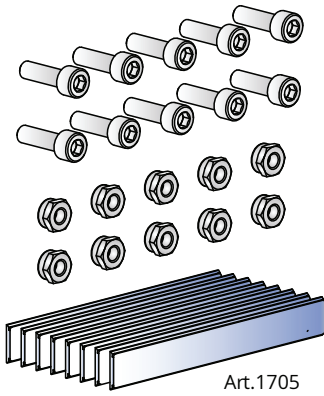

Accessories suitable for the kits

ART.1702/10/020/AC