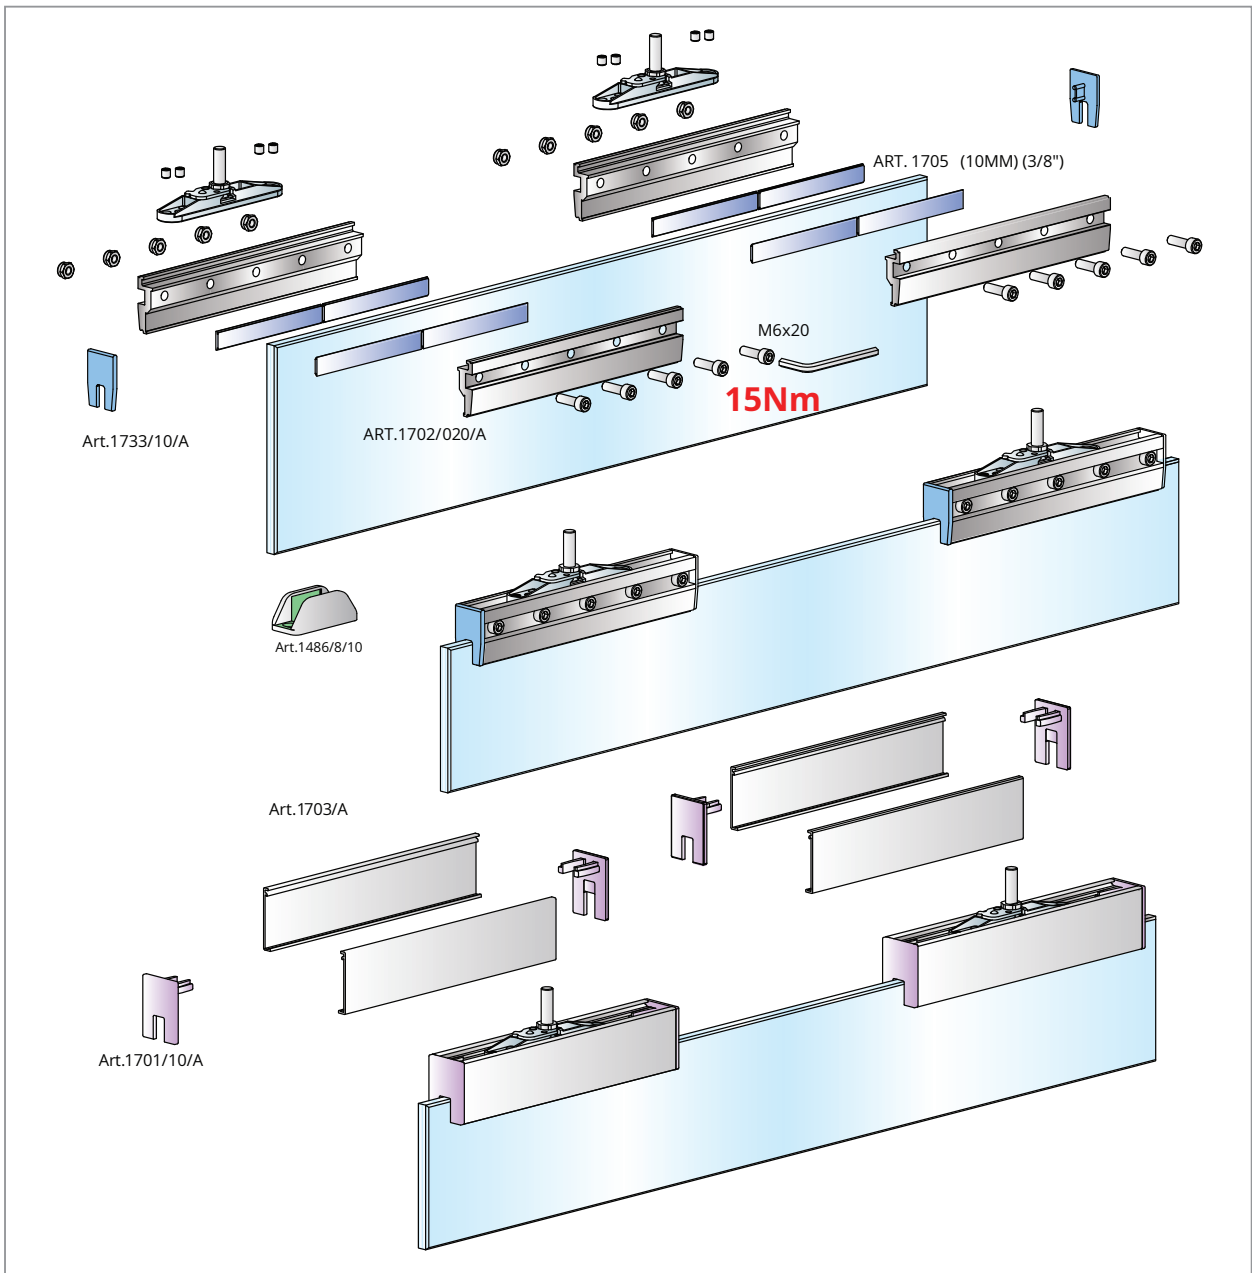

Sliding Systems & Accessories

Accessories for glass doors without piercing and high grip 40mm

Description grip 200

Description custom grip

Description glass pliers kit 10 mm (3/8") including plugs and covers

BLISTER KIT FOR COMBINATION WITH A SLIDING DOOR KIT		KIT BLISTER		L		
				 Art. 1703	 Art. 1702	
Art.1702/10/060/AC		L=Min.600 Max.699				
N°2		N°12 Art.1705	N°6	N°2 Art.1701		
N°2						
Art.1702/10/070/AC		L=Min.700 Max.799				
N°2		N°14 Art.1705	N°7	N°2 Art.1701		
N°2						
Art.1702/10/080/AC		L=Min.800 Max.899				
N°2		N°16 Art.1705	N°8	N°2 Art.1701		
N°2						
Art.1702/10/090/AC		L=Min.900 Max.999				
N°2		N°18 Art.1705	N°9	N°2 Art.1701		
N°2						
Art.1702/10/100/AC		L=Min.1000 Max.1099				
N°2		N°20 Art.1705	N°10	N°2 Art.1701		
N°2						
Art.1702/10/120/AC		L=Min.1200 Max.1299				
N°2		N°24 Art.1705	N°12	N°2 Art.1701		
N°2						
Art.1702/10/150/AC		C	L=Min.1500 Max.1600			
N°2		N°30 Art.1705	N°15	N°2 Art.1701		
N°2						

Size description

<p>LOWER GUIDE</p>  <p>Art.1486/8/10</p>	<p>ALUMINIUM TRAKS</p>  <p>Art.1703 Art.1690</p>	<p>FIXING ART.1702</p> 
---	--	---

<p>STANDARD TRACK</p>  <p>Art.1280</p>	<p>OPTIONAL TRACKS (SPECIFY WHEN ORDERING)</p>  <p>Art.1259 Art.1359</p>  <p>Art.1702</p>	
---	---	--