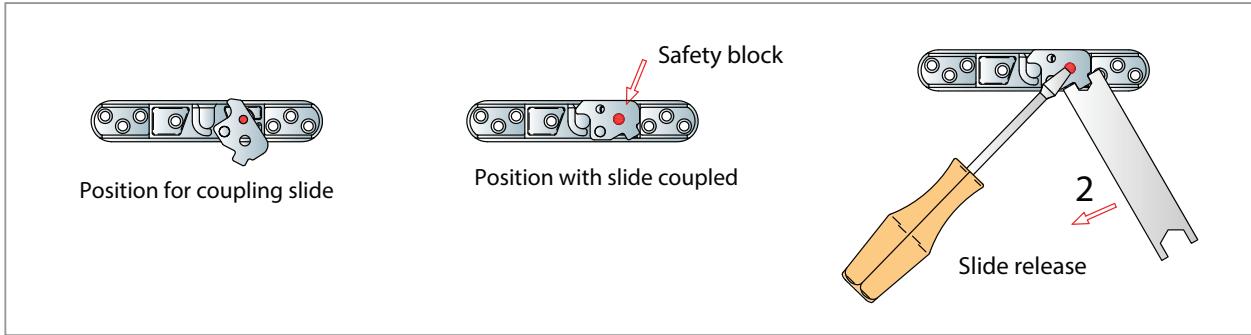

Sliding Systems & Accessories

Accessories for glass doors without piercing and high grip 40mm

Description grip 200

Description custom grip

Description glass pliers kit 10 mm (3/8") including plugs and covers

BLISTER KIT FOR COMBINATION WITH A SLIDING DOOR KIT		KIT BLISTER		L		
				 Art. 1703	 Art. 1702	
Art.1702/10/060/AC		L=Min.600 Max.699				
N°2		N°12 Art.1705	N°6	N°2 Art.1701		
N°2						
Art.1702/10/070/AC		L=Min.700 Max.799				
N°2		N°14 Art.1705	N°7	N°2 Art.1701		
N°2						
Art.1702/10/080/AC		L=Min.800 Max.899				
N°2		N°16 Art.1705	N°8	N°2 Art.1701		
N°2						
Art.1702/10/090/AC		L=Min.900 Max.999				
N°2		N°18 Art.1705	N°9	N°2 Art.1701		
N°2						
Art.1702/10/100/AC		L=Min.1000 Max.1099				
N°2		N°20 Art.1705	N°10	N°2 Art.1701		
N°2						
Art.1702/10/120/AC		L=Min.1200 Max.1299				
N°2		N°24 Art.1705	N°12	N°2 Art.1701		
N°2						
Art.1702/10/150/AC		C	L=Min.1500 Max.1600			
N°2		N°30 Art.1705	N°15	N°2 Art.1701		
N°2						