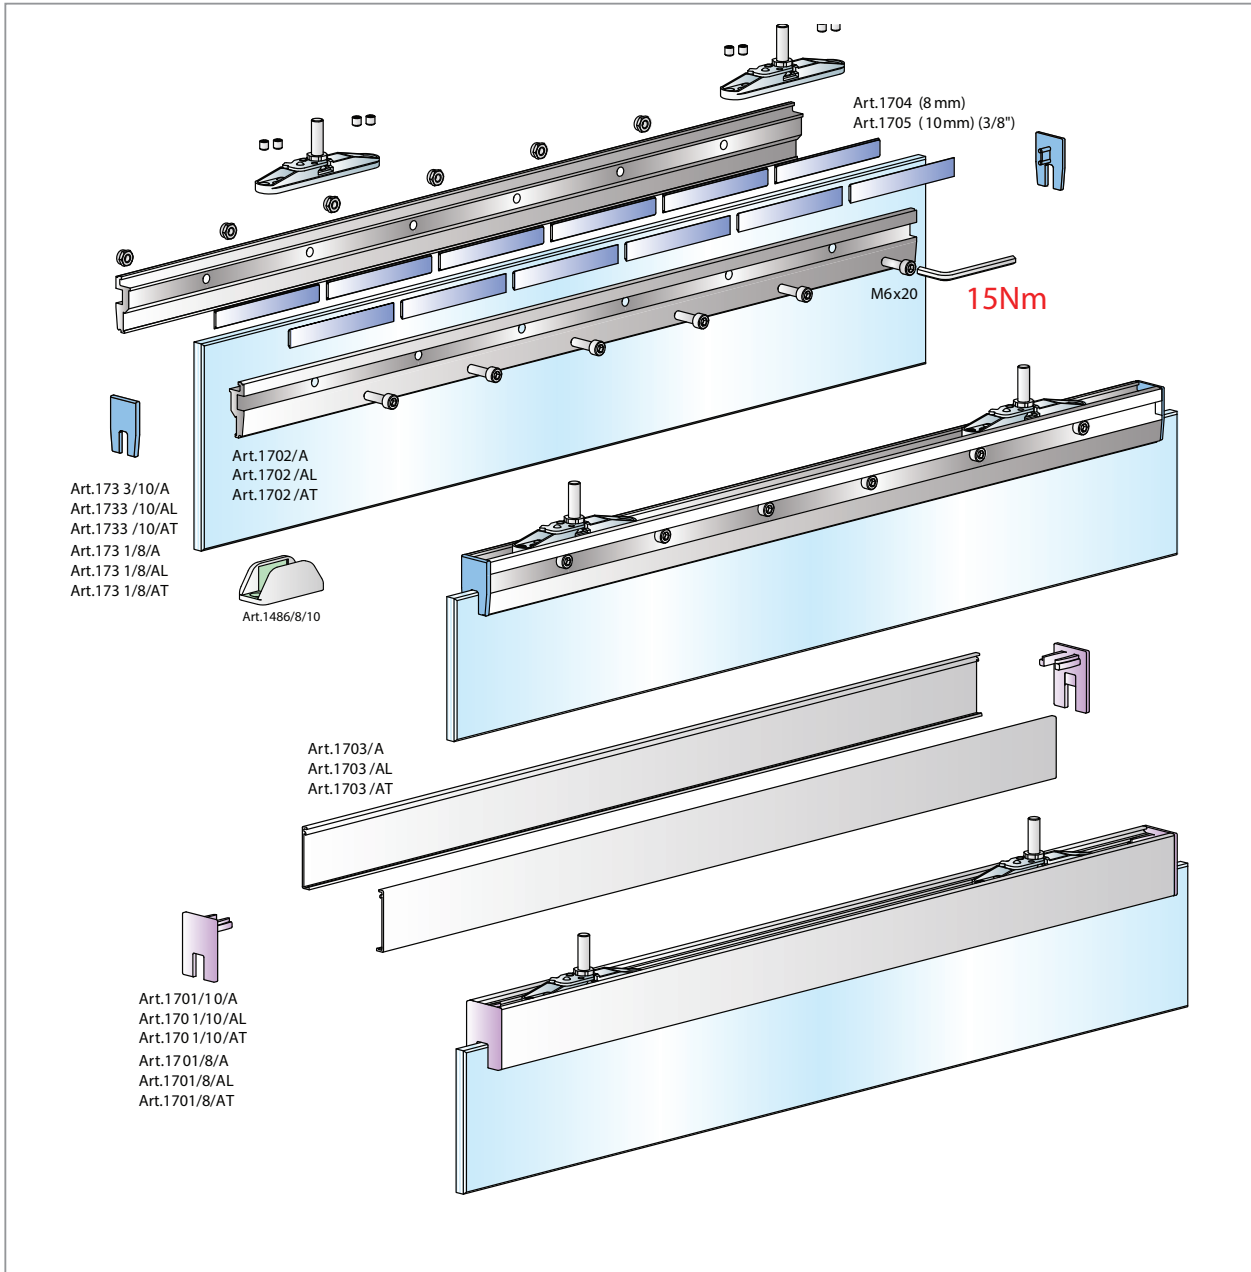

Sliding Systems & Accessories

Accessories for glass doors without piercing and high grip 40mm

Description grip 200

Description custom grip

Description glass pliers kit 10 mm (3/8") including plugs and covers

BLISTER KIT FOR COMBINATION WITH A SLIDING DOOR KIT		KIT BLISTER		L		
				 Art. 1703	 Art. 1702	
Art.1702/10/060/AC		L=Min.600 Max.699				
N°2		N°12 Art.1705	N°6	N°2 Art.1701		
N°2						
Art.1702/10/070/AC		L=Min.700 Max.799				
N°2		N°14 Art.1705	N°7	N°2 Art.1701		
N°2						
Art.1702/10/080/AC		L=Min.800 Max.899				
N°2		N°16 Art.1705	N°8	N°2 Art.1701		
N°2						
Art.1702/10/090/AC		L=Min.900 Max.999				
N°2		N°18 Art.1705	N°9	N°2 Art.1701		
N°2						
Art.1702/10/100/AC		L=Min.1000 Max.1099				
N°2		N°20 Art.1705	N°10	N°2 Art.1701		
N°2						
Art.1702/10/120/AC		L=Min.1200 Max.1299				
N°2		N°24 Art.1705	N°12	N°2 Art.1701		
N°2						
Art.1702/10/150/AC		C	L=Min.1500 Max.1600			
N°2		N°30 Art.1705	N°15	N°2 Art.1701		
N°2						

Size description

<p>LOWER GUIDE</p>  <p>Art.1486/8/10</p>	<p>ALUMINIUM TRAKS</p>  <p>Art.1703 Art.1690</p>	<p>FIXING ART.1702</p> 
---	--	---

<p>STANDARD TRACK</p>  <p>Art.1280</p>	<p>OPTIONAL TRACKS (SPECIFY WHEN ORDERING)</p>  <p>Art.1259 Art.1359</p>  <p>Art.1702</p>	
---	---	--