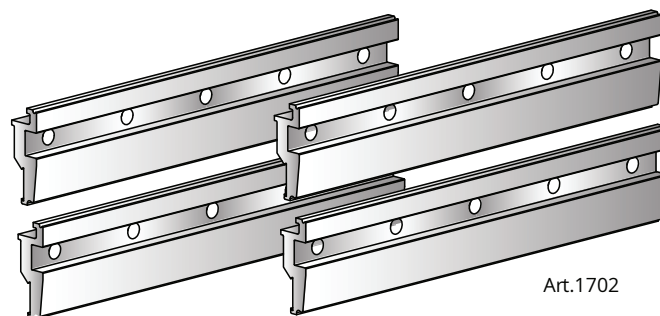

Accessories suitable for the kits

ART.1702/10/020/AC