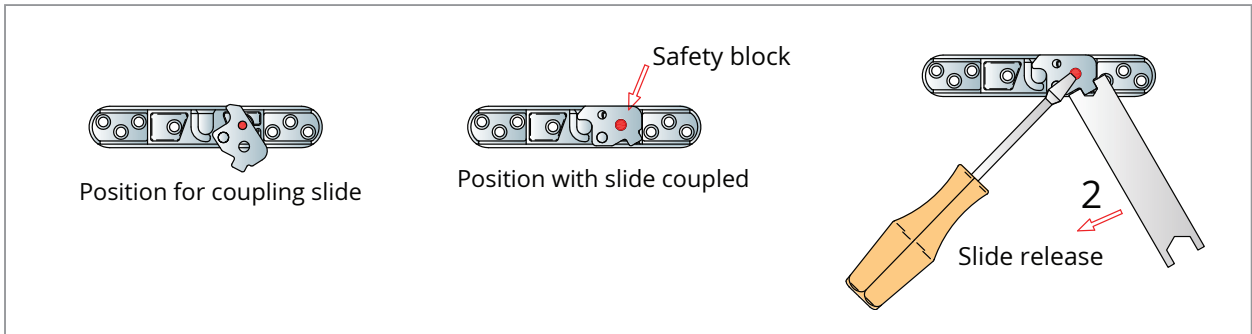

Sliding Systems & Accessories

Accessories for glass doors without piercing and high grip 40mm

Description grip 200

Description custom grip

Description glass pliers kit 10 mm (3/8") including plugs and covers

BLISTER KIT FOR COMBINATION WITH A SLIDING DOOR KIT		KIT BLISTER		L		
				 Art. 1703	 Art. 1702	
Art.1702/10/060/AC		L=Min.600 Max.699				
N°2		N°12 Art.1705	N°6	N°2 Art.1701		
N°2						
Art.1702/10/070/AC		L=Min.700 Max.799				
N°2		N°14 Art.1705	N°7	N°2 Art.1701		
N°2						
Art.1702/10/080/AC		L=Min.800 Max.899				
N°2		N°16 Art.1705	N°8	N°2 Art.1701		
N°2						
Art.1702/10/090/AC		L=Min.900 Max.999				
N°2		N°18 Art.1705	N°9	N°2 Art.1701		
N°2						
Art.1702/10/100/AC		L=Min.1000 Max.1099				
N°2		N°20 Art.1705	N°10	N°2 Art.1701		
N°2						
Art.1702/10/120/AC		L=Min.1200 Max.1299				
N°2		N°24 Art.1705	N°12	N°2 Art.1701		
N°2						
Art.1702/10/150/AC		C	L=Min.1500 Max.1600			
N°2		N°30 Art.1705	N°15	N°2 Art.1701		
N°2						