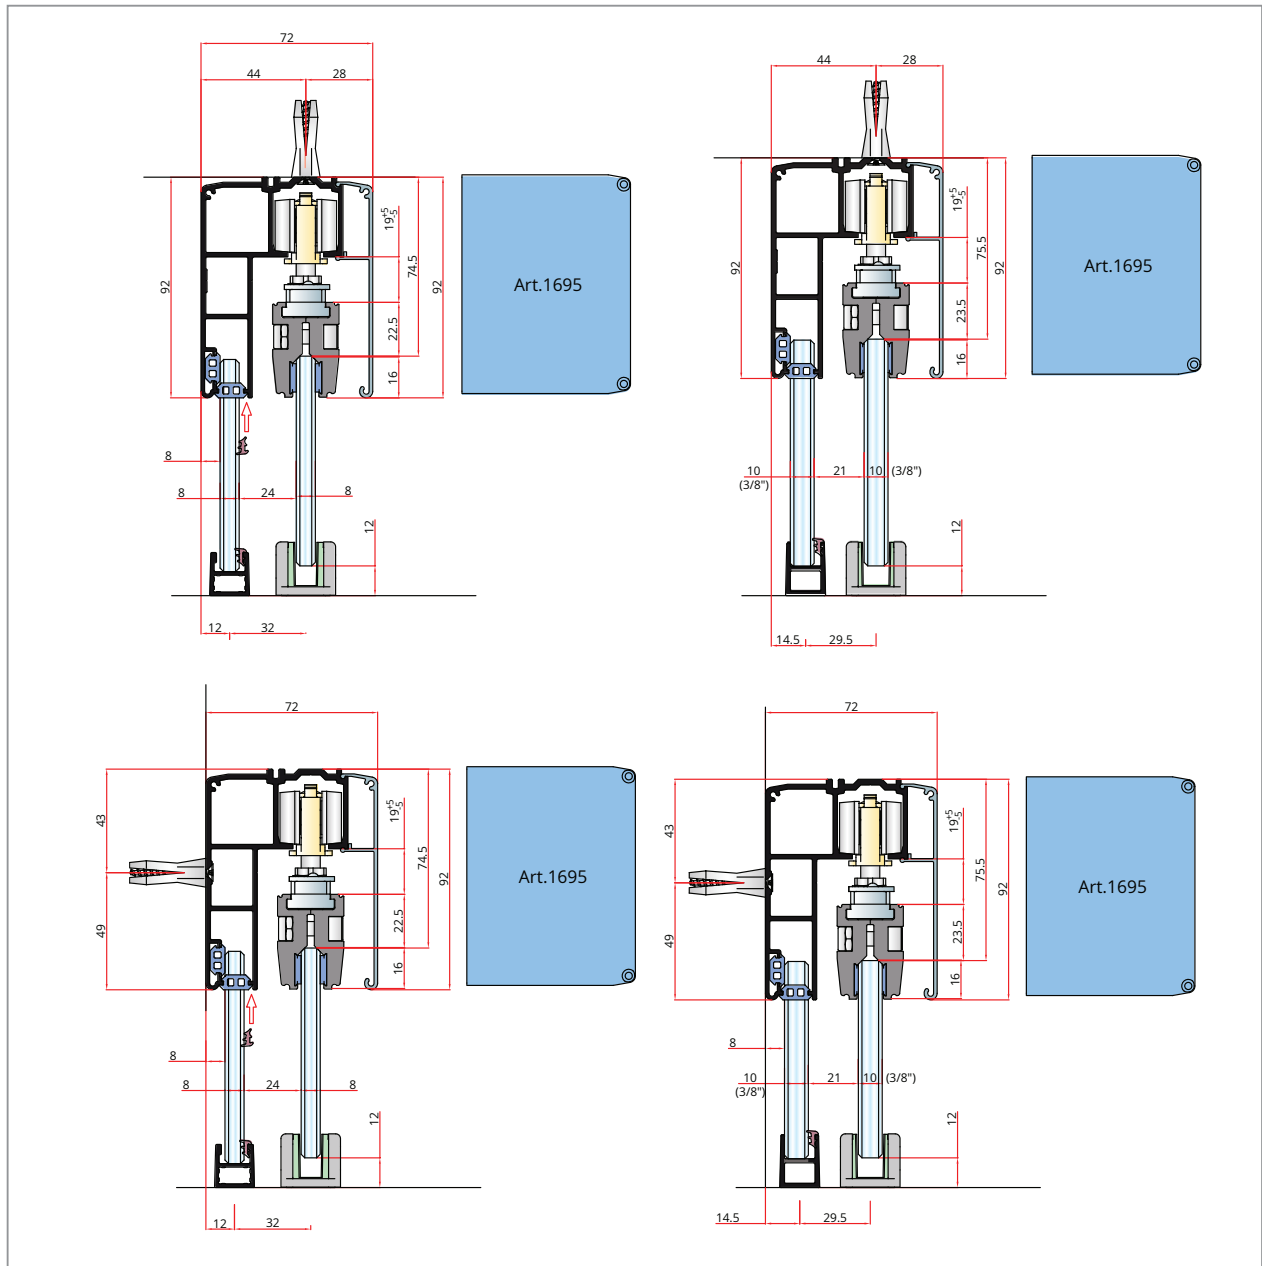

Mechanisms for Glass Drag Doors

Size description

ALUMINIUM TRACKS	SEAL
 <p>Art.1750</p> <p>Art.1690</p> <p>Art.1740 (10mm) (3/8")</p> <p>Art.1738(8mm)</p>	<p>Art.299 KIT=10mt</p>  <p>Art.266 KIT=10mt</p>  <p>OPTIONAL</p> <p>Art.1735</p> 

Drag doors

System description

Kit for drag doors

 KIT FOR ONE DOOR min. 600mm	ART.1716/98/98/A A		
	 ART.1716 	ART.1716/98/98/B B	
	 ART.1716 	ART.1716/98/98/C C	
 KIT FOR ONE DOOR min. 670mm	ART.1716/98/1686/A A		
	 ART.1716 	ART.1716/98/1686/B B	
	 ART.1716 	ART.1716/98/1686/C C	
 KIT FOR ONE DOOR min. 1030mm	ART.1716/1686/1686/A A		
	 ART.1716 	ART.1716/1686/1686/B B	
	 ART.1716 	ART.1716/1686/1686/C C	