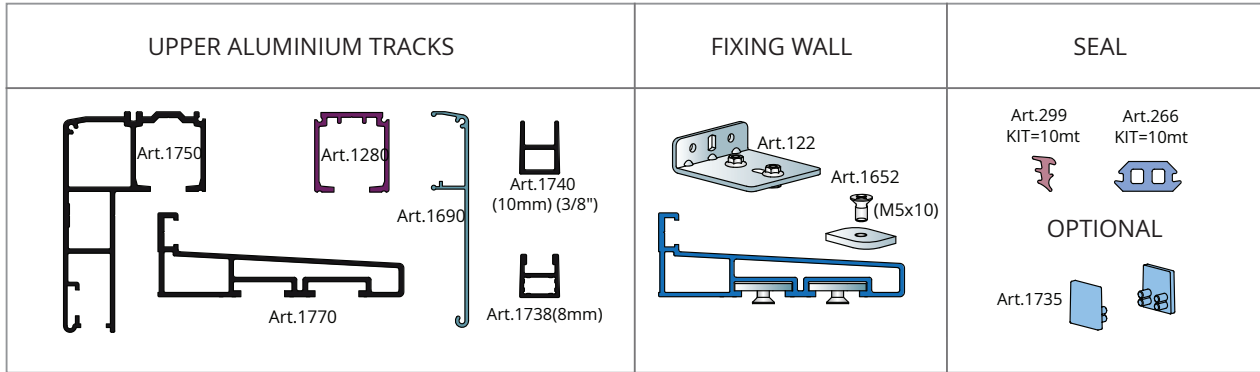

Mechanisms for Glass Drag Doors

Size description

ALUMINIUM TRACKS	SEAL
 <p>Art.1750</p> <p>Art.1690</p> <p>Art.1740 (10mm) (3/8")</p> <p>Art.1738(8mm)</p>	<p>Art.299 KIT=10mt</p>  <p>Art.266 KIT=10mt</p>  <p>OPTIONAL</p> <p>Art.1735</p> 

Drag doors

System description

Kit for drag doors

 KIT FOR ONE DOOR min. 600mm	ART.1716/98/98/A A		
	 ART.1716 	ART.1716/98/98/B B	
	 ART.1716 	ART.1716/98/98/C C	
 KIT FOR ONE DOOR min. 670mm	ART.1716/98/1686/A A		
	 ART.1716 	ART.1716/98/1686/B B	
	 ART.1716 	ART.1716/98/1686/C C	
 KIT FOR ONE DOOR min. 1030mm	ART.1716/1686/1686/A A		
	 ART.1716 	ART.1716/1686/1686/B B	
	 ART.1716 	ART.1716/1686/1686/C C	