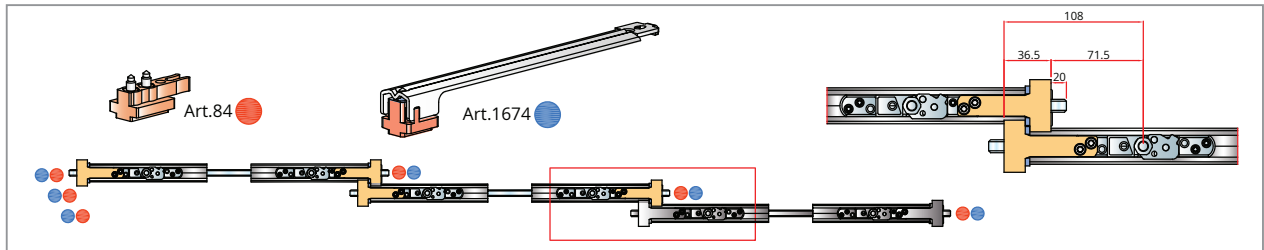

Mechanisms for Glass Drag Doors

Size description

ALUMINIUM TRACKS	SEAL
 <p>Art.1750</p> <p>Art.1690</p> <p>Art.1740 (10mm) (3/8")</p> <p>Art.1738(8mm)</p>	<p>Art.299 KIT=10mt</p>  <p>Art.266 KIT=10mt</p>  <p>OPTIONAL</p> <p>Art.1735</p> 

Drag doors

System description

Kit for drag doors

 KIT FOR ONE DOOR min. 600mm	ART.1716/98/98/A A		
	 ART.1716 	ART.1716/98/98/B B	
	 ART.1716 	ART.1716/98/98/C C	
 KIT FOR ONE DOOR min. 670mm	ART.1716/98/1686/A A		
	 ART.1716 	ART.1716/98/1686/B B	
	 ART.1716 	ART.1716/98/1686/C C	
 KIT FOR ONE DOOR min. 1030mm	ART.1716/1686/1686/A A		
	 ART.1716 	ART.1716/1686/1686/B B	
	 ART.1716 	ART.1716/1686/1686/C C	