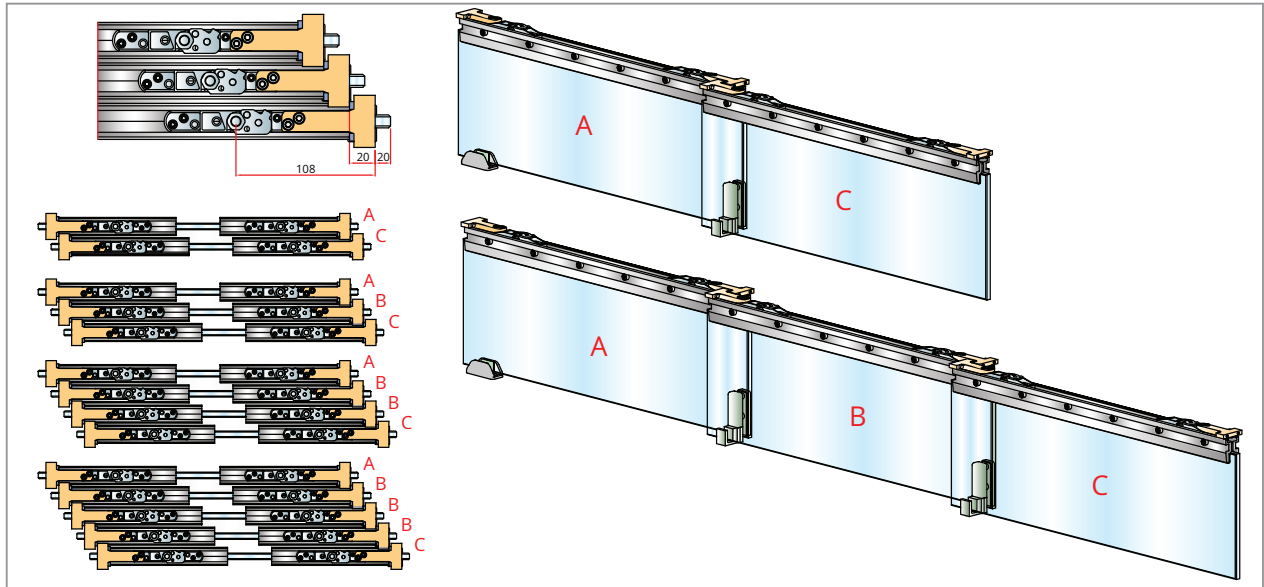

Mechanisms for Glass Drag Doors

Size description

ALUMINIUM TRACKS	SEAL
 <p>Art.1750</p> <p>Art.1690</p> <p>Art.1740 (10mm) (3/8")</p> <p>Art.1738(8mm)</p>	<p>Art.299 KIT=10mt</p>  <p>Art.266 KIT=10mt</p>  <p>OPTIONAL</p> <p>Art.1735</p> 

Drag doors

System description

Kit for drag doors

 KIT FOR ONE DOOR min. 600mm	ART.1716/98/98/A A		
	 ART.1716 	ART.1716/98/98/B B	
	 ART.1716 	ART.1716/98/98/C C	
 KIT FOR ONE DOOR min. 670mm	ART.1716/98/1686/A A		
	 ART.1716 	ART.1716/98/1686/B B	
	 ART.1716 	ART.1716/98/1686/C C	
 KIT FOR ONE DOOR min. 1030mm	ART.1716/1686/1686/A A		
	 ART.1716 	ART.1716/1686/1686/B B	
	 ART.1716 	ART.1716/1686/1686/C C	