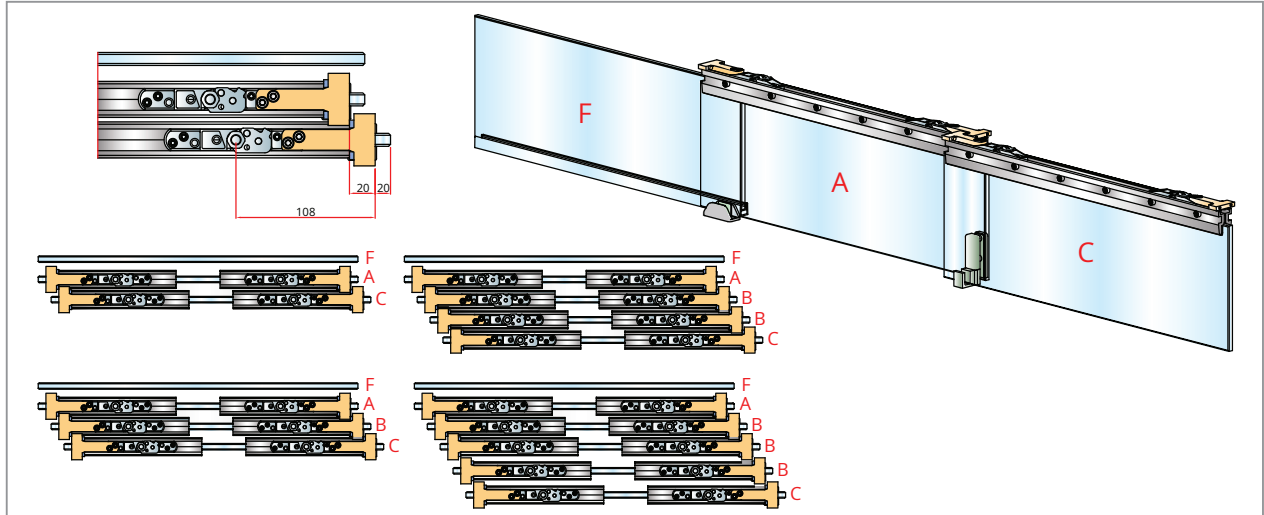

Mechanisms for Glass Drag Doors

Size description

ALUMINIUM TRACKS	SEAL
 <p>Art.1750</p> <p>Art.1690</p> <p>Art.1740 (10mm) (3/8")</p> <p>Art.1738(8mm)</p>	<p>Art.299 KIT=10mt</p>  <p>Art.266 KIT=10mt</p>  <p>OPTIONAL</p> <p>Art.1735</p> 

Drag doors

System description

Kit for drag doors

 KIT FOR ONE DOOR min. 600mm	ART.1716/98/98/A A		
	 ART.1716 	ART.1716/98/98/B B	
	 ART.1716 	ART.1716/98/98/C C	
 KIT FOR ONE DOOR min. 670mm	ART.1716/98/1686/A A		
	 ART.1716 	ART.1716/98/1686/B B	
	 ART.1716 	ART.1716/98/1686/C C	
 KIT FOR ONE DOOR min. 1030mm	ART.1716/1686/1686/A A		
	 ART.1716 	ART.1716/1686/1686/B B	
	 ART.1716 	ART.1716/1686/1686/C C	