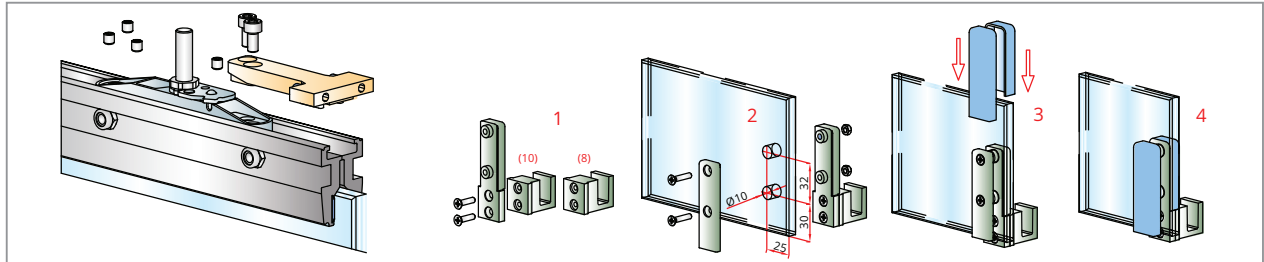

Mechanisms for Glass Drag Doors

Size description

ALUMINIUM TRACKS	SEAL
 <p>Art.1750</p> <p>Art.1690</p> <p>Art.1740 (10mm) (3/8")</p> <p>Art.1738(8mm)</p>	<p>Art.299 KIT=10mt</p>  <p>Art.266 KIT=10mt</p>  <p>OPTIONAL</p> <p>Art.1735</p> 

Drag doors

System description

Kit for drag doors

 KIT FOR ONE DOOR min. 600mm	ART.1716/98/98/A A		
	 ART.1716 	ART.1716/98/98/B B	
	 ART.1716 	ART.1716/98/98/C C	
 KIT FOR ONE DOOR min. 670mm	ART.1716/98/1686/A A		
	 ART.1716 	ART.1716/98/1686/B B	
	 ART.1716 	ART.1716/98/1686/C C	
 KIT FOR ONE DOOR min. 1030mm	ART.1716/1686/1686/A A		
	 ART.1716 	ART.1716/1686/1686/B B	
	 ART.1716 	ART.1716/1686/1686/C C	