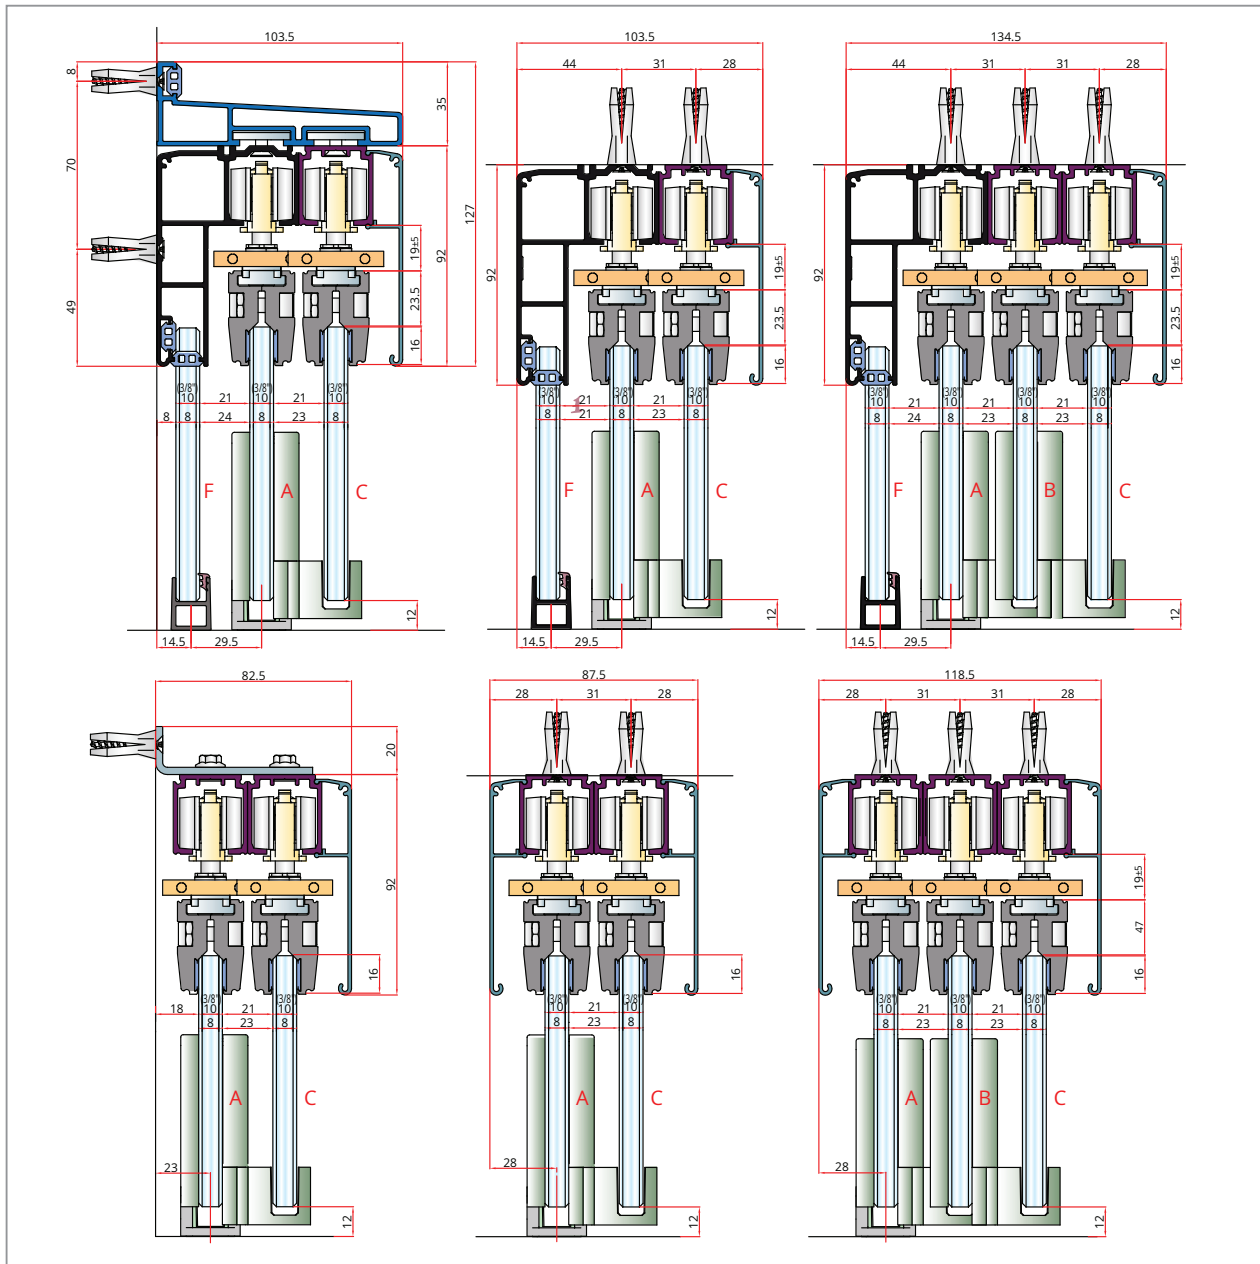

Mechanisms for Glass Drag Doors

Size description

ALUMINIUM TRACKS	SEAL
 <p>Art.1750</p> <p>Art.1690</p> <p>Art.1740 (10mm) (3/8")</p> <p>Art.1738(8mm)</p>	<p>Art.299 KIT=10mt</p>  <p>Art.266 KIT=10mt</p>  <p>OPTIONAL</p> <p>Art.1735</p> 

Drag doors

System description

Kit for drag doors

 KIT FOR ONE DOOR min. 600mm	ART.1716/98/98/A A		
	 ART.1716 	ART.1716/98/98/B B	
	 ART.1716 	ART.1716/98/98/C C	
 KIT FOR ONE DOOR min. 670mm	ART.1716/98/1686/A A		
	 ART.1716 	ART.1716/98/1686/B B	
	 ART.1716 	ART.1716/98/1686/C C	
 KIT FOR ONE DOOR min. 1030mm	ART.1716/1686/1686/A A		
	 ART.1716 	ART.1716/1686/1686/B B	
	 ART.1716 	ART.1716/1686/1686/C C	