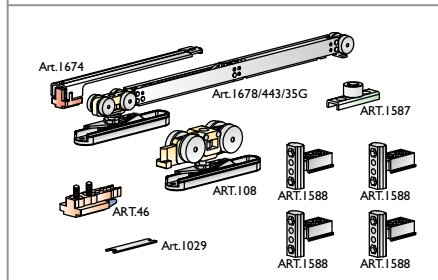

NEED PICTURE

SERIES 110 and 210

SERIES 110

SERIES 210

PROFILI PORTA VETRO
NEED ENGLISH

ART. 1640/T/110 KG. 70 FOR DOOR

ART. 1678/1640/T/110 KG. 50 FOR DOOR

ART. 1678/1678/T/110 (MIN.930MM) KG. 50 FOR DOOR

ART. 108/T/110 KG. 70 FOR DOOR

ART. 1678/108/T/110 KG. 50 FOR DOOR

OPTIONAL

SERIE 120 and 220