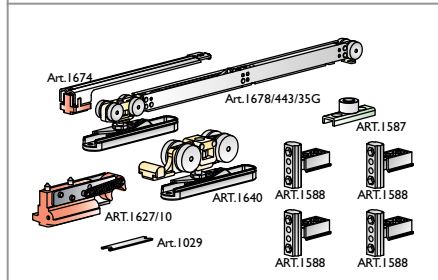

NEED PICTURE

SERIES 110 and 210

SERIES 110

SERIES 210

PROFILI PORTA VETRO
NEED ENGLISH

ART. 1640/T/110 KG. 70 FOR DOOR

ART. 1678/1640/T/110 KG. 50 FOR DOOR

ART. 1678/1678/T/110 (MIN.930MM) KG. 50 FOR DOOR

ART. 108/T/110 KG. 70 FOR DOOR

ART. 1678/108/T/110 KG. 50 FOR DOOR

OPTIONAL

SERIE 120 and 220