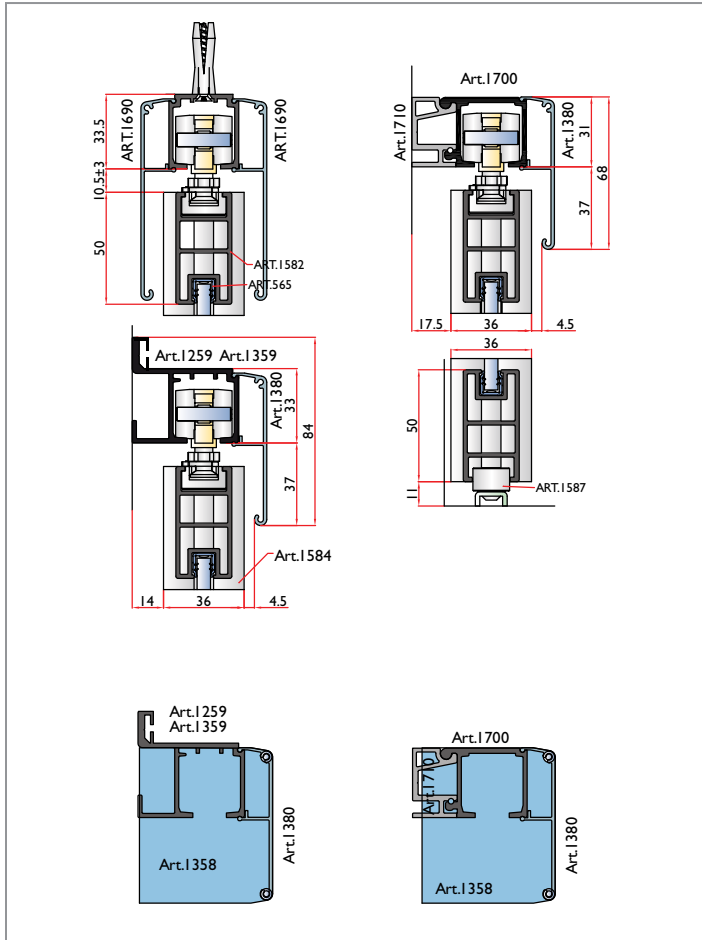

NEED PICTURE

SERIES 110 and 210

SERIES 110

SERIES 210

PROFILI PORTA VETRO
NEED ENGLISH

ART. 1640/T/110 KG. 70 FOR DOOR

ART. 1678/1640/T/110 KG. 50 FOR DOOR

ART. 1678/1678/T/110 (MIN.930MM) KG. 50 FOR DOOR

ART. 108/T/110 KG. 70 FOR DOOR

ART. 1678/108/T/110 KG. 50 FOR DOOR

OPTIONAL

SERIE 120 and 220