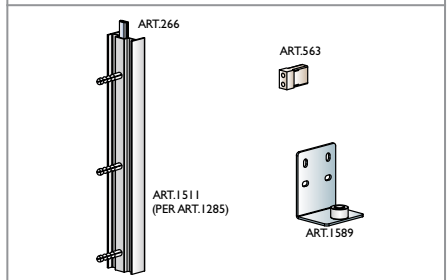

NEED PICTURE

SERIES 110 and 210

SERIES 110

SERIES 210

PROFILI PORTA VETRO
NEED ENGLISH

ART. 1640/T/110 KG. 70 FOR DOOR

ART. 1678/1640/T/110 KG. 50 FOR DOOR

ART. 1678/1678/T/110 (MIN.930MM) KG. 50 FOR DOOR

ART. 108/T/110 KG. 70 FOR DOOR

ART. 1678/108/T/110 KG. 50 FOR DOOR

OPTIONAL

SERIE 120 and 220