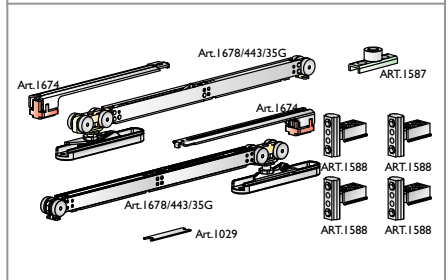

NEED PICTURE

SERIES 110 and 210

SERIES 110

SERIES 210

PROFILI PORTA VETRO
NEED ENGLISH

ART. 1640/T/110 KG. 70 FOR DOOR

ART. 1678/1640/T/110 KG. 50 FOR DOOR

ART. 1678/1678/T/110 (MIN.930MM) KG. 50 FOR DOOR

ART. 108/T/110 KG. 70 FOR DOOR

ART. 1678/108/T/110 KG. 50 FOR DOOR

OPTIONAL

SERIE 120 and 220