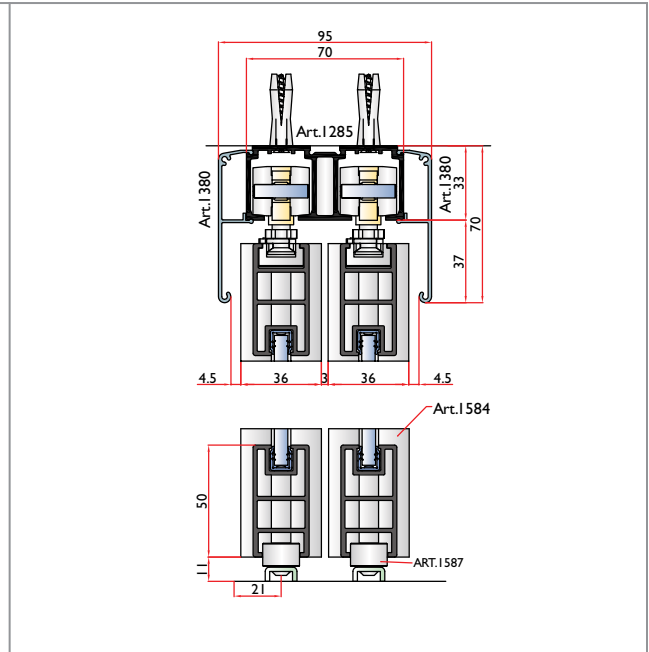

NEED PICTURE

SERIES 110 and 210

SERIES 110

SERIES 210

PROFILI PORTA VETRO
NEED ENGLISH

ART. 1640/T/110 KG. 70 FOR DOOR

ART. 1678/1640/T/110 KG. 50 FOR DOOR

ART. 1678/1678/T/110 (MIN.930MM) KG. 50 FOR DOOR

ART. 108/T/110 KG. 70 FOR DOOR

ART. 1678/108/T/110 KG. 50 FOR DOOR

OPTIONAL

SERIE 120 and 220