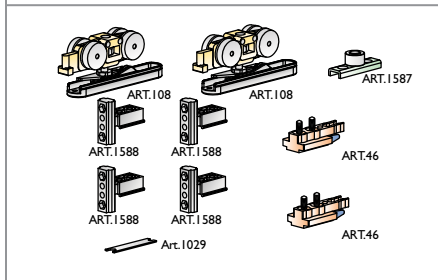

NEED PICTURE

SERIES 110 and 210

SERIES 110

SERIES 210

PROFILI PORTA VETRO
NEED ENGLISH

ART. 1640/T/110 KG. 70 FOR DOOR

ART. 1678/1640/T/110 KG. 50 FOR DOOR

ART. 1678/1678/T/110 (MIN.930MM) KG. 50 FOR DOOR

ART. 108/T/110 KG. 70 FOR DOOR

ART. 1678/108/T/110 KG. 50 FOR DOOR

OPTIONAL

SERIE 120 and 220