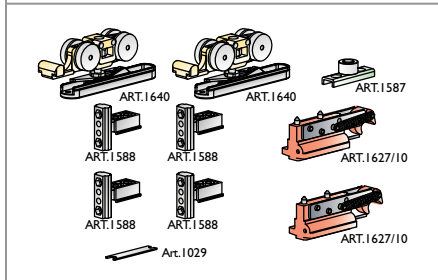

NEED PICTURE

SERIES 110 and 210

SERIES 110

SERIES 210

PROFILI PORTA VETRO
NEED ENGLISH

ART. 1640/T/110 KG. 70 FOR DOOR

ART. 1678/1640/T/110 KG. 50 FOR DOOR

ART. 1678/1678/T/110 (MIN.930MM) KG. 50 FOR DOOR

ART. 108/T/110 KG. 70 FOR DOOR

ART. 1678/108/T/110 KG. 50 FOR DOOR

OPTIONAL

SERIE 120 and 220