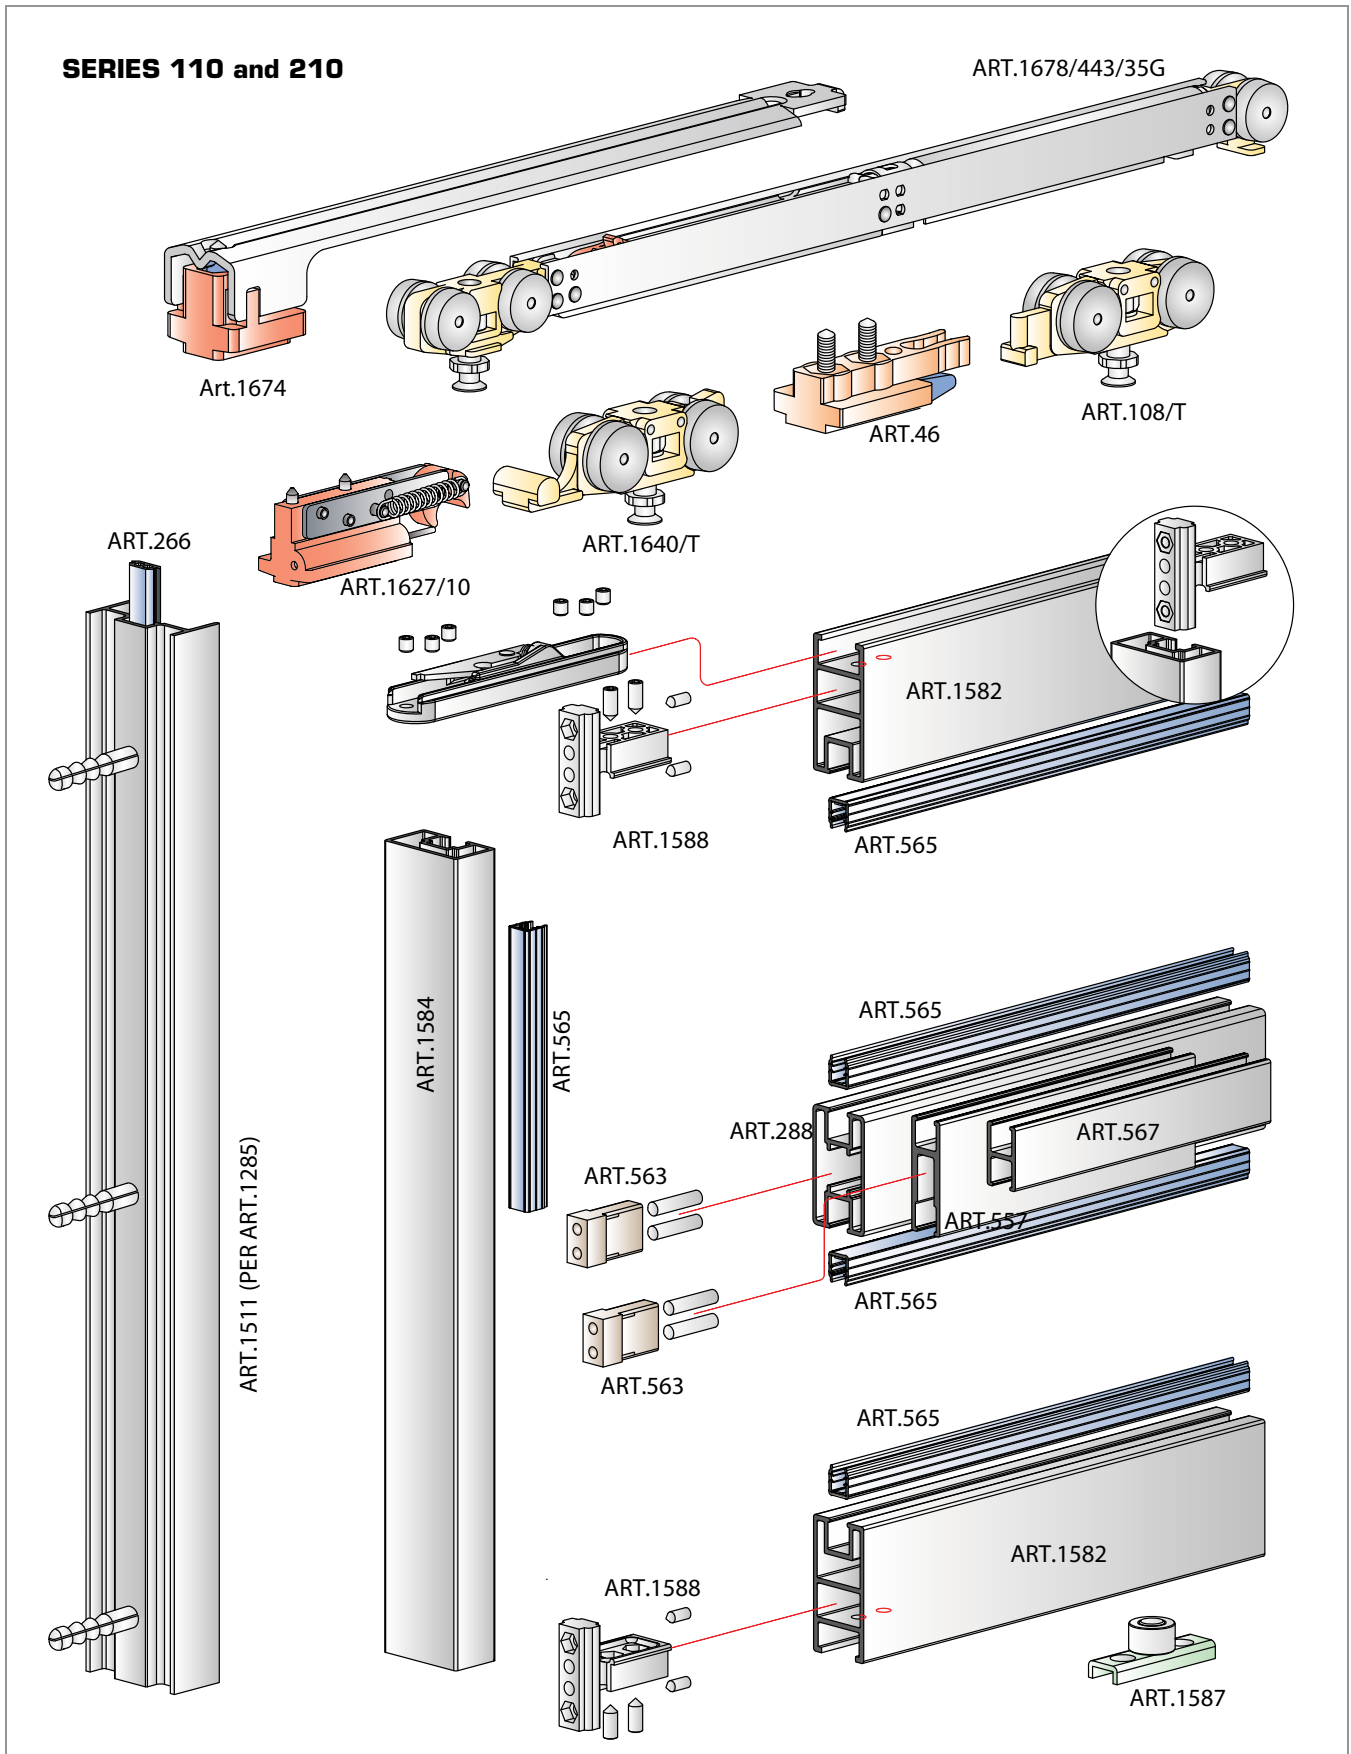

NEED PICTURE

SERIES 110 and 210

SERIES 110

SERIES 210

PROFILI PORTA VETRO
NEED ENGLISH

ART. 1640/T/110 KG. 70 FOR DOOR

ART. 1678/1640/T/110 KG. 50 FOR DOOR

ART. 1678/1678/T/110 (MIN.930MM) KG. 50 FOR DOOR

ART. 108/T/110 KG. 70 FOR DOOR

ART. 1678/108/T/110 KG. 50 FOR DOOR

OPTIONAL

SERIE 120 and 220