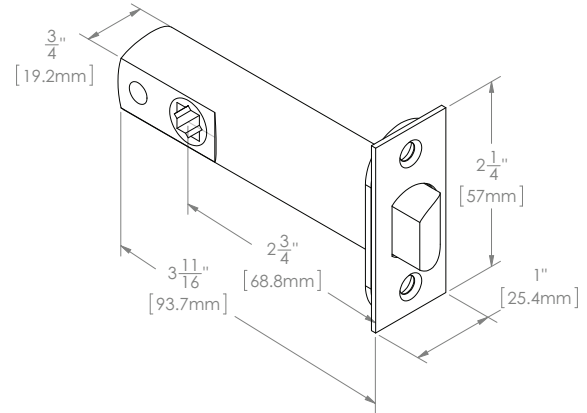

**ZURICH ZH44**

Features:

- ▶ 45 degree latch retraction
- ▶ Heavy duty spring loaded reversible latch
- ▶ Push button auto release with privacy function
- ▶ Concealed screw mounting
- ▶ All metal construction
- ▶ Fits all standard 2 1/8" hole prepped doors
- ▶ Premium quality finishing
- ▶ Available in 2 3/8" and 2 3/4" backset
- ▶ 20 minute fire rating available
- ▶ Can be used with 1 3/8" and 1 3/4" thick doors
- ▶ Lifetime mechanical and finish warranty

### ZURICH LEVERSET SPECIFICATIONS:

FUNCTION	BACKSET	POLISHED CHROME PC	SATIN CHROME SC	SATIN NICKEL SN
PASSAGE	2 3/8" BS	ZH44R20-T300-PC	ZH44R20-T300-SC	ZH44R20-T300-SN
PASSAGE	2 3/4" BS	ZH44R20-T301-PC	ZH44R20-T301-SC	ZH44R20-T301-SN
PRIVACY	2 3/8" BS	ZH44R20-T340-PC	ZH44R20-T340-SC	ZH44R20-T340-SN
PRIVACY	2 3/4" BS	ZH44R20-T341-PC	ZH44R20-T341-SC	ZH44R20-T341-SN
DBLD		ZH44R20-D390-PC	ZH44R20-D390-SC	ZH44R20-D390-SN
SGLD		ZH44R20-D385-PC	ZH44R20-D385-SC	ZH44R20-D385-SN