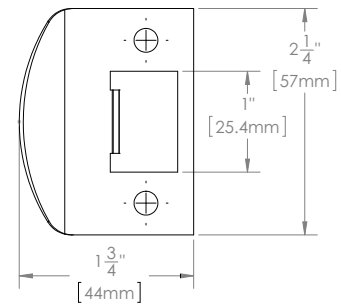

### ZURICH LEVERSET SPECIFICATIONS:

FUNCTION	BACKSET	POLISHED CHROME PC	SATIN CHROME SC	SATIN NICKEL SN
PASSAGE	2 3/8" BS	ZH44R20-T300-PC	ZH44R20-T300-SC	ZH44R20-T300-SN
PASSAGE	2 3/4" BS	ZH44R20-T301-PC	ZH44R20-T301-SC	ZH44R20-T301-SN
PRIVACY	2 3/8" BS	ZH44R20-T340-PC	ZH44R20-T340-SC	ZH44R20-T340-SN
PRIVACY	2 3/4" BS	ZH44R20-T341-PC	ZH44R20-T341-SC	ZH44R20-T341-SN
DBLD		ZH44R20-D390-PC	ZH44R20-D390-SC	ZH44R20-D390-SN
SGLD		ZH44R20-D385-PC	ZH44R20-D385-SC	ZH44R20-D385-SN