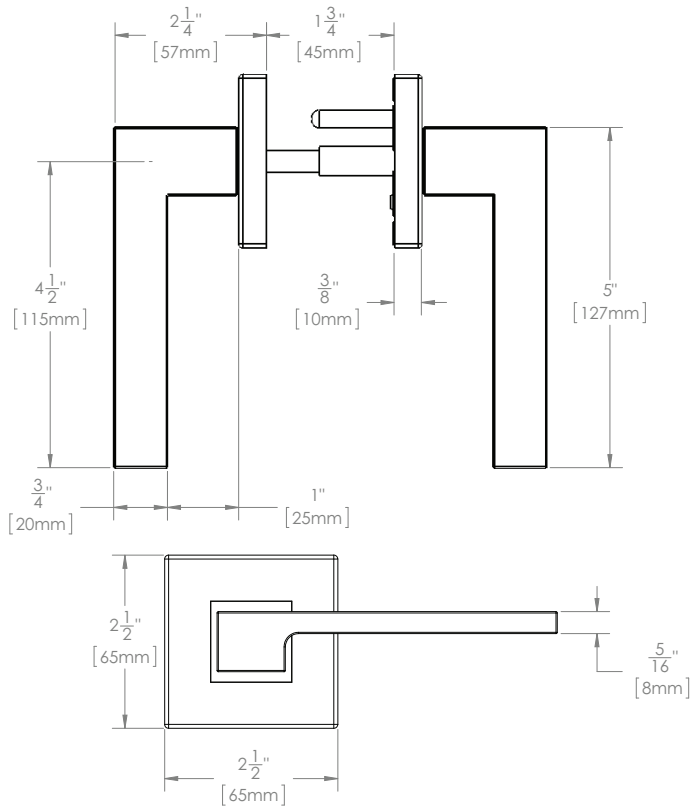

**ZURICH ZH44**

Features:

- ▶ 45 degree latch retraction
- ▶ Heavy duty spring loaded reversible latch
- ▶ Push button auto release with privacy function
- ▶ Concealed screw mounting
- ▶ All metal construction
- ▶ Fits all standard 2 1/8" hole prepped doors
- ▶ Premium quality finishing
- ▶ Available in 2 3/8" and 2 3/4" backset
- ▶ 20 minute fire rating available
- ▶ Can be used with 1 3/8" and 1 3/4" thick doors
- ▶ Lifetime mechanical and finish warranty

### ZURICH LEVERSET SPECIFICATIONS:

FUNCTION	BACKSET	POLISHED CHROME PC	SATIN CHROME SC	SATIN NICKEL SN
PASSAGE	2 3/8" BS	ZH44R20-T300-PC	ZH44R20-T300-SC	ZH44R20-T300-SN
PASSAGE	2 3/4" BS	ZH44R20-T301-PC	ZH44R20-T301-SC	ZH44R20-T301-SN
PRIVACY	2 3/8" BS	ZH44R20-T340-PC	ZH44R20-T340-SC	ZH44R20-T340-SN
PRIVACY	2 3/4" BS	ZH44R20-T341-PC	ZH44R20-T341-SC	ZH44R20-T341-SN
DBLD		ZH44R20-D390-PC	ZH44R20-D390-SC	ZH44R20-D390-SN
SGLD		ZH44R20-D385-PC	ZH44R20-D385-SC	ZH44R20-D385-SN