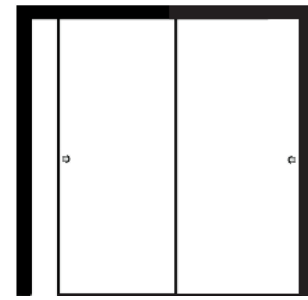

Interior Doors

SWING DOOR

SINGLE DUMMY

DOUBLE DUMMY

POCKET DOOR

SLIDING BIPASS DOOR

Suite Entry Doors

SWING DOOR

Rabbeted Door

Flush Door

Door Frames

Our door offerings support both rabbeted and flush door concepts.

Accommodating sizes:

- 24"** wide x **7** ft. high (600 mm x 2100 mm)
- 26"** wide x **7** ft. high (650 mm x 2100 mm)
- 28"** wide x **7** ft. high (700 mm x 2100 mm)
- 30"** wide x **7** ft. high (750 mm x 2100 mm)
- 32"** wide x **7** ft. high (800 mm x 2100 mm)
- 34"** wide x **7** ft. high (850 mm x 2100 mm)
- 36"** wide x **7** ft. high (900 mm x 2100 mm)