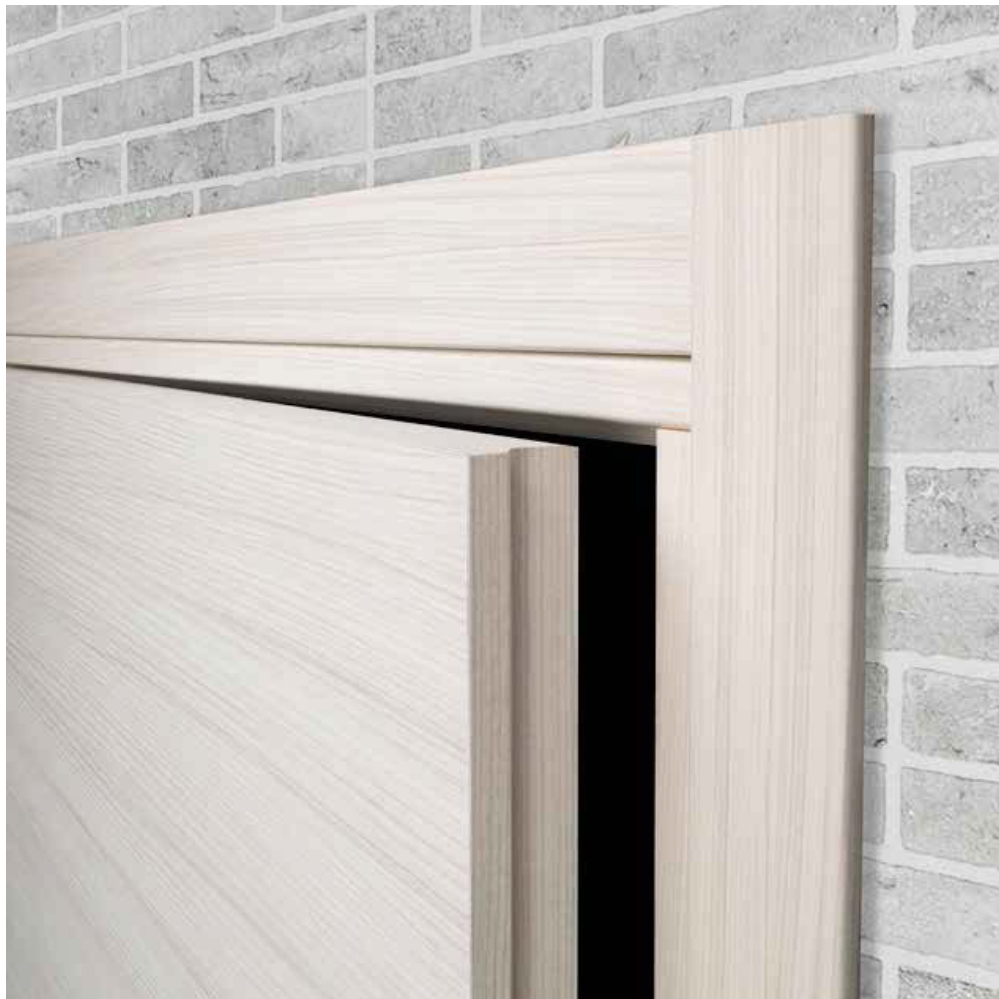

Interior Doors

SWING DOOR

SINGLE DUMMY

DOUBLE DUMMY

POCKET DOOR

SLIDING BIPASS DOOR

Suite Entry Doors

SWING DOOR

Rabbeted Door

Flush Door

Door Frames

Our door offerings support both rabbeted and flush door concepts.

Accommodating sizes:

- 24"** wide x **7** ft. high (600 mm x 2100 mm)
- 26"** wide x **7** ft. high (650 mm x 2100 mm)
- 28"** wide x **7** ft. high (700 mm x 2100 mm)
- 30"** wide x **7** ft. high (750 mm x 2100 mm)
- 32"** wide x **7** ft. high (800 mm x 2100 mm)
- 34"** wide x **7** ft. high (850 mm x 2100 mm)
- 36"** wide x **7** ft. high (900 mm x 2100 mm)