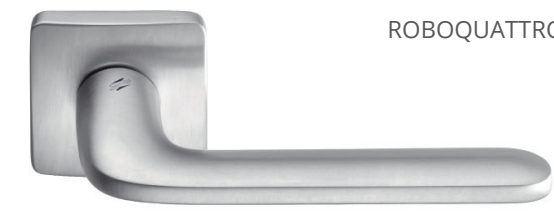

ROBODUE

ROBOTRE

ROBOQUATTRO

ROBOQUATTRO S

ROBOCINQUE

ROBOCINQUE S

We offer round and square hardware kits from Colombo Design for bipass and pocket door functions.

*Bipass Door
Open Kit*