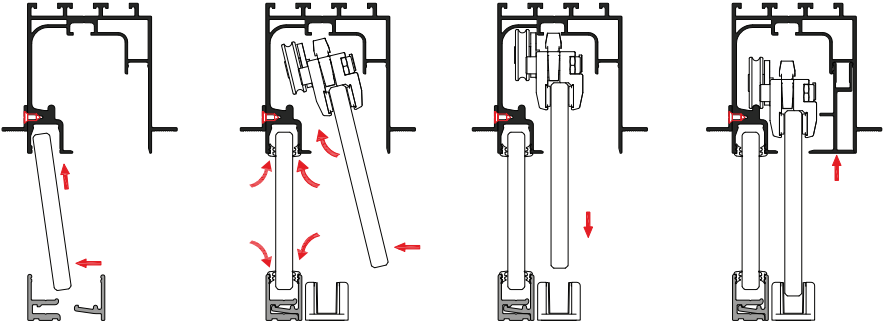

#	Barcode		KG	
7	157		50/80	
	138		50/80	
8	2251		50	
	2251/2		80	
	2089		50	
	2056		80	
9	1486/8		50/80	
	1486/10		50/80	
	1486/12		50/80	
	1489/8		50/80	
	1489/10		50/80	
	1486/12		50/80	
10	328		50/80	For glass 8-8,7 mm (5/16")
	326		50/80	For glass 10-10,7 mm (3/8")
	324		50/80	For glass 12-12,7 mm (1/2")
11	1707		50/80	For glass 10-10,7 mm (3/8")
	1704		50/80	For glass 12-12,7 mm (1/2")
	1705		50/80	For glass 12-12,7 mm (1/2")
12	2088			

CODE	KIT
2251/2089	

TRACKS					
ART. 2250	ART. 2256	ART. 2258	ART. 2259	ART. 2254	ART. 2252

ACCESSORIES					
ART. 1774	ART. 1776	ART. 2740	ART. 328 (8/8,7 mm - 5/16")	ART. 326 (10/10,7 mm - 3/8")	ART. 324 (12/12,7 mm - 1/2")

SIZE DESCRIPTION	

EASY TO MOUNTING

SINGLE DOOR

SINGLE DOOR + FIXED

DOUBLE DOOR

DOUBLE DOOR + FIXED

FIXING SYSTEM

SOLID CEILING