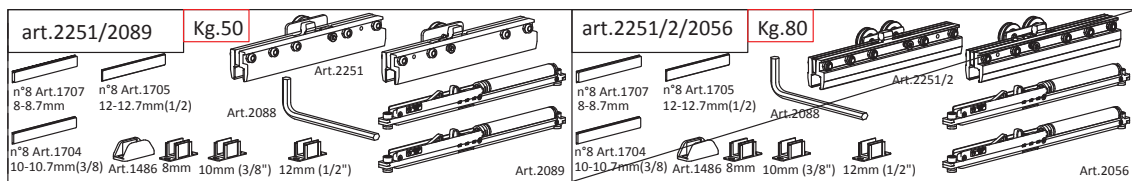

FIXING SYSTEM

SOLID CEILING

EMPTY CEILING

WALL

STOPPER MOUNTING