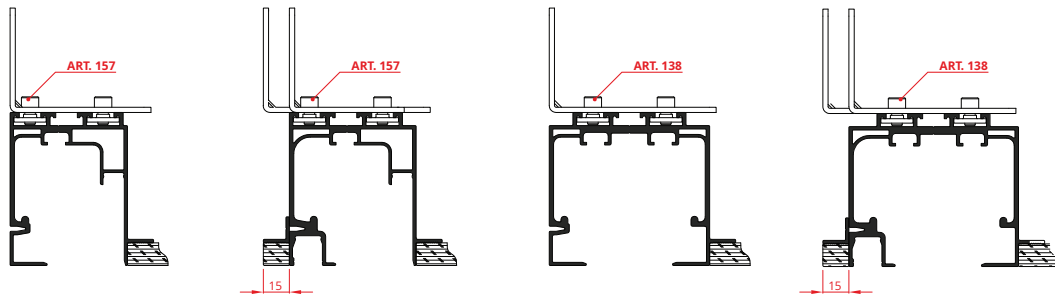

EMPTY CEILING