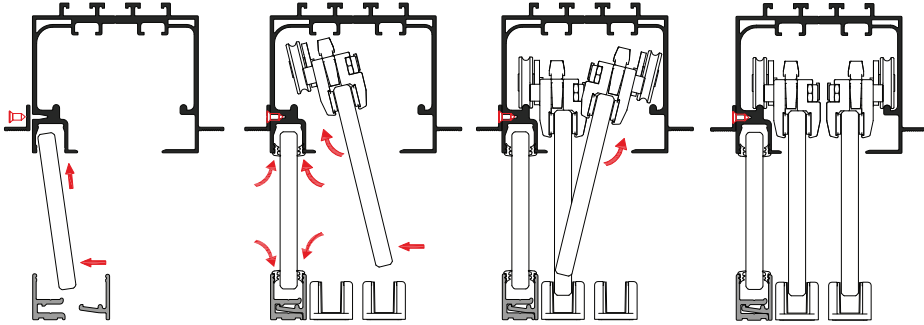

CODE	KIT
2251/2089	

TRACKS					
ART. 2250	ART. 2256	ART. 2258	ART. 2259	ART. 2254	ART. 2252

ACCESSORIES					
ART. 1774	ART. 1776	ART. 2740	ART. 328 (8/8,7 mm - 5/16")	ART. 326 (10/10,7 mm - 3/8")	ART. 324 (12/12,7 mm - 1/2")

SIZE DESCRIPTION	

EASY TO MOUNTING

SINGLE DOOR

SINGLE DOOR + FIXED

DOUBLE DOOR

DOUBLE DOOR + FIXED

FIXING SYSTEM

SOLID CEILING

EMPTY CEILING

WALL

STOPPER MOUNTING