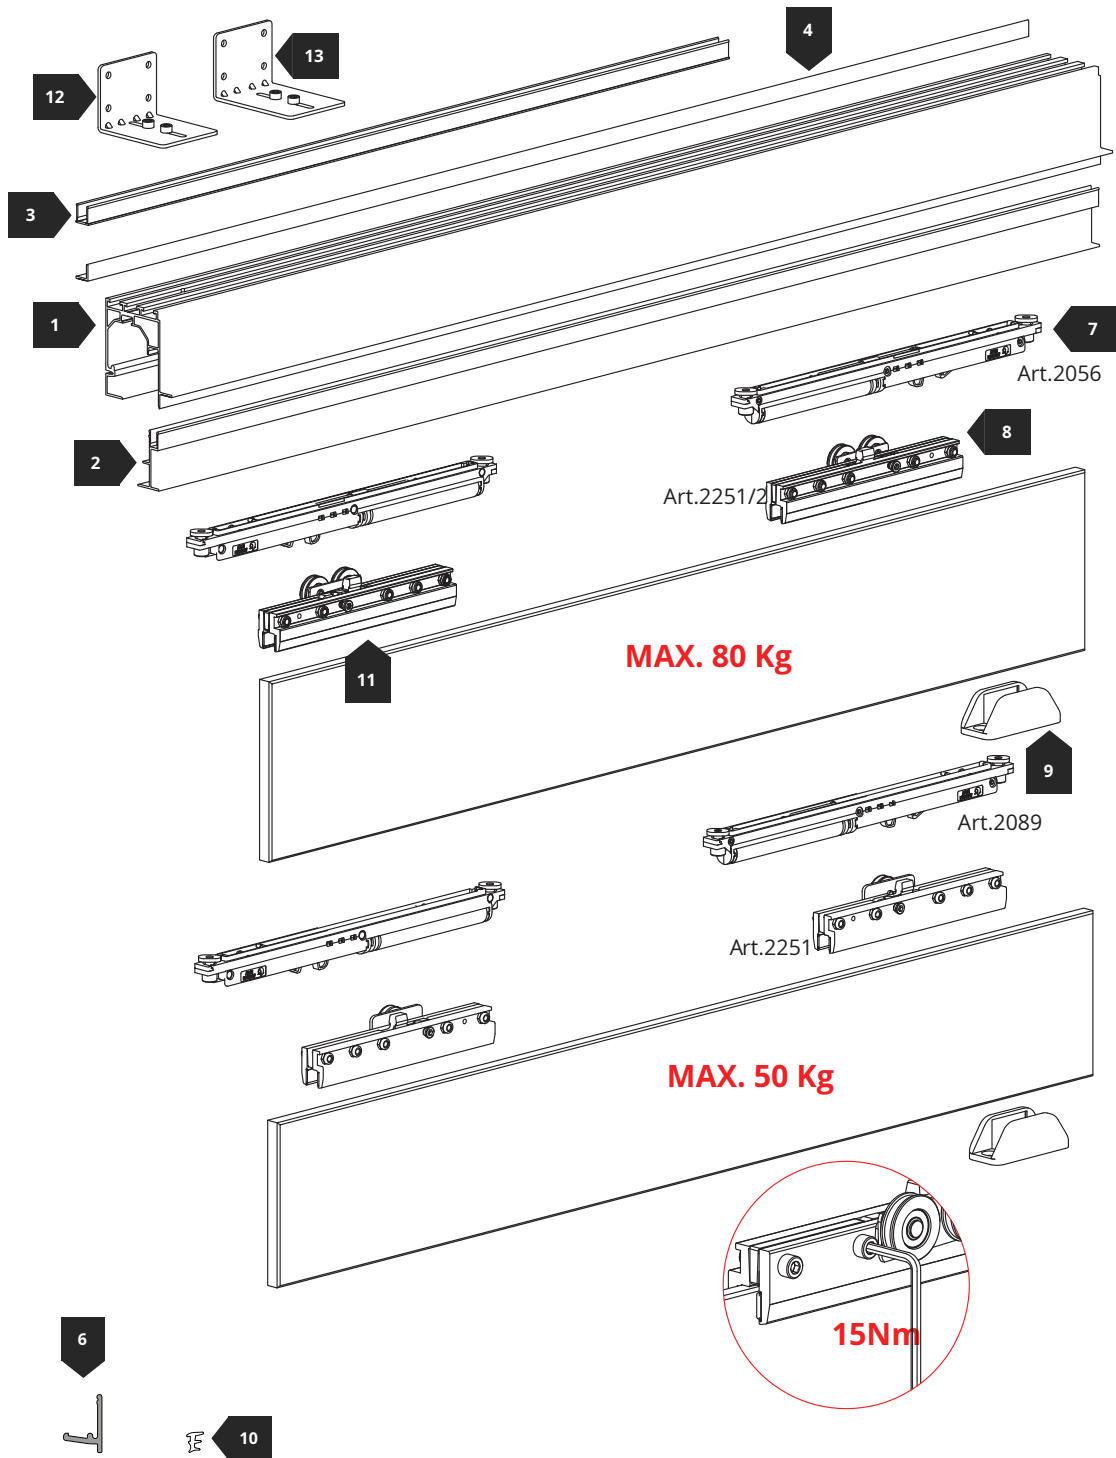

6600 Solo Vetro Light

System of concealed sliding elements built into the profiles for plasterboard walls

6600 Solo Vetro Light

8 mm ÷ 12.7 mm Kit for # 1 door.

#	Barcode		KG	
1	2250		50/80	
	2256		50/80	
	2258		50/80	
	2259		50/80	
2	2254		50/80	
3	2740		50/80	
4	2252		50/80	
5	1776		50/80	
6	1774		50/80	

#	Barcode		KG	
7	157		50/80	
	138		50/80	
8	2251		50	
	2251/2		80	
	2089		50	
	2056		80	
9	1486/8		50/80	
	1486/10		50/80	
	1486/12		50/80	
	1489/8		50/80	
	1489/10		50/80	
	1486/12		50/80	
10	328		50/80	For glass 8-8,7 mm (5/16")
	326		50/80	For glass 10-10,7 mm (3/8")
	324		50/80	For glass 12-12,7 mm (1/2")
11	1707		50/80	For glass 10-10,7 mm (3/8")
	1704		50/80	For glass 12-12,7 mm (1/2")
	1705		50/80	For glass 12-12,7 mm (1/2")
12	2088			

CODE	KIT
2251/2089	

TRACKS					
ART. 2250	ART. 2256	ART. 2258	ART. 2259	ART. 2254	ART. 2252

ACCESSORIES					
ART. 1774	ART. 1776	ART. 2740	ART. 328 (8/8,7 mm - 5/16")	ART. 326 (10/10,7 mm - 3/8")	ART. 324 (12/12,7 mm - 1/2")

SIZE DESCRIPTION	

EASY TO MOUNTING

SINGLE DOOR

SINGLE DOOR + FIXED

DOUBLE DOOR

DOUBLE DOOR + FIXED

FIXING SYSTEM

SOLID CEILING