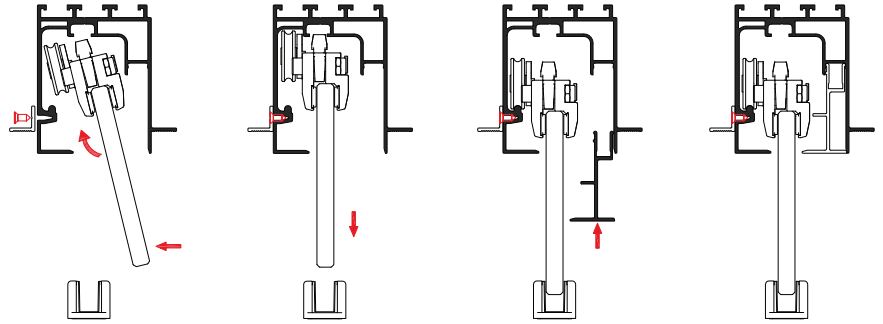

6600 Solo Vetro Light

System of concealed sliding elements built into the profiles for plasterboard walls

6600 Solo Vetro Light

8 mm ÷ 12.7 mm Kit for # 1 door.

#	Barcode		KG	
1	2250		50/80	
	2256		50/80	
	2258		50/80	
	2259		50/80	
2	2254		50/80	
3	2740		50/80	
4	2252		50/80	
5	1776		50/80	
6	1774		50/80	

#	Barcode		KG	
7	157		50/80	
	138		50/80	
8	2251		50	
	2251/2		80	
	2089		50	
	2056		80	
9	1486/8		50/80	
	1486/10		50/80	
	1486/12		50/80	
	1489/8		50/80	
	1489/10		50/80	
	1486/12		50/80	
10	328		50/80	For glass 8-8,7 mm (5/16")
	326		50/80	For glass 10-10,7 mm (3/8")
	324		50/80	For glass 12-12,7 mm (1/2")
11	1707		50/80	For glass 10-10,7 mm (3/8")
	1704		50/80	For glass 12-12,7 mm (1/2")
	1705		50/80	For glass 12-12,7 mm (1/2")
12	2088			

CODE	KIT
2251/2089	

TRACKS					
ART. 2250	ART. 2256	ART. 2258	ART. 2259	ART. 2254	ART. 2252

ACCESSORIES					
ART. 1774	ART. 1776	ART. 2740	ART. 328 (8/8,7 mm - 5/16")	ART. 326 (10/10,7 mm - 3/8")	ART. 324 (12/12,7 mm - 1/2")

SIZE DESCRIPTION	

EASY TO MOUNTING

SINGLE DOOR

SINGLE DOOR + FIXED

DOUBLE DOOR

DOUBLE DOOR + FIXED

FIXING SYSTEM

SOLID CEILING