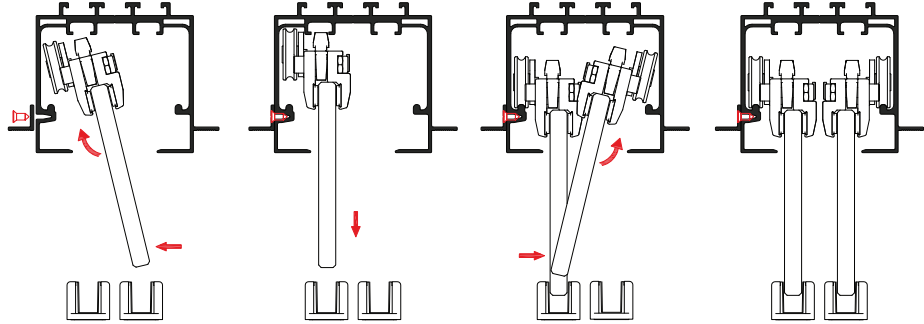

CODE	KIT
2251/2089	

TRACKS					
ART. 2250	ART. 2256	ART. 2258	ART. 2259	ART. 2254	ART. 2252

ACCESSORIES					
ART. 1774	ART. 1776	ART. 2740	ART. 328 (8/8,7 mm - 5/16")	ART. 326 (10/10,7 mm - 3/8")	ART. 324 (12/12,7 mm - 1/2")

SIZE DESCRIPTION	

EASY TO MOUNTING

SINGLE DOOR

SINGLE DOOR + FIXED

DOUBLE DOOR

DOUBLE DOOR + FIXED

FIXING SYSTEM

SOLID CEILING