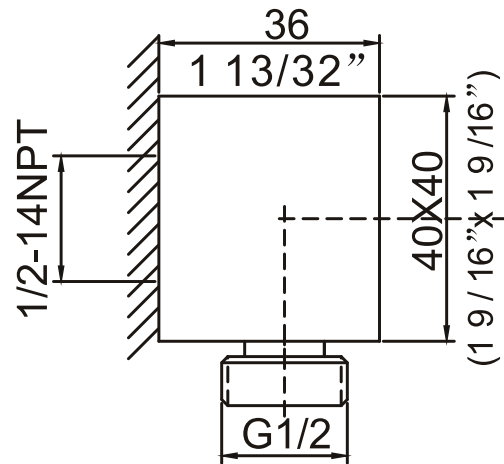

WC-32-CR

Square wall connection

Features:

- ▶ Factory quality tested
- ▶ cUPC Certified

Available Finishes:

- ▶ Polished Chrome