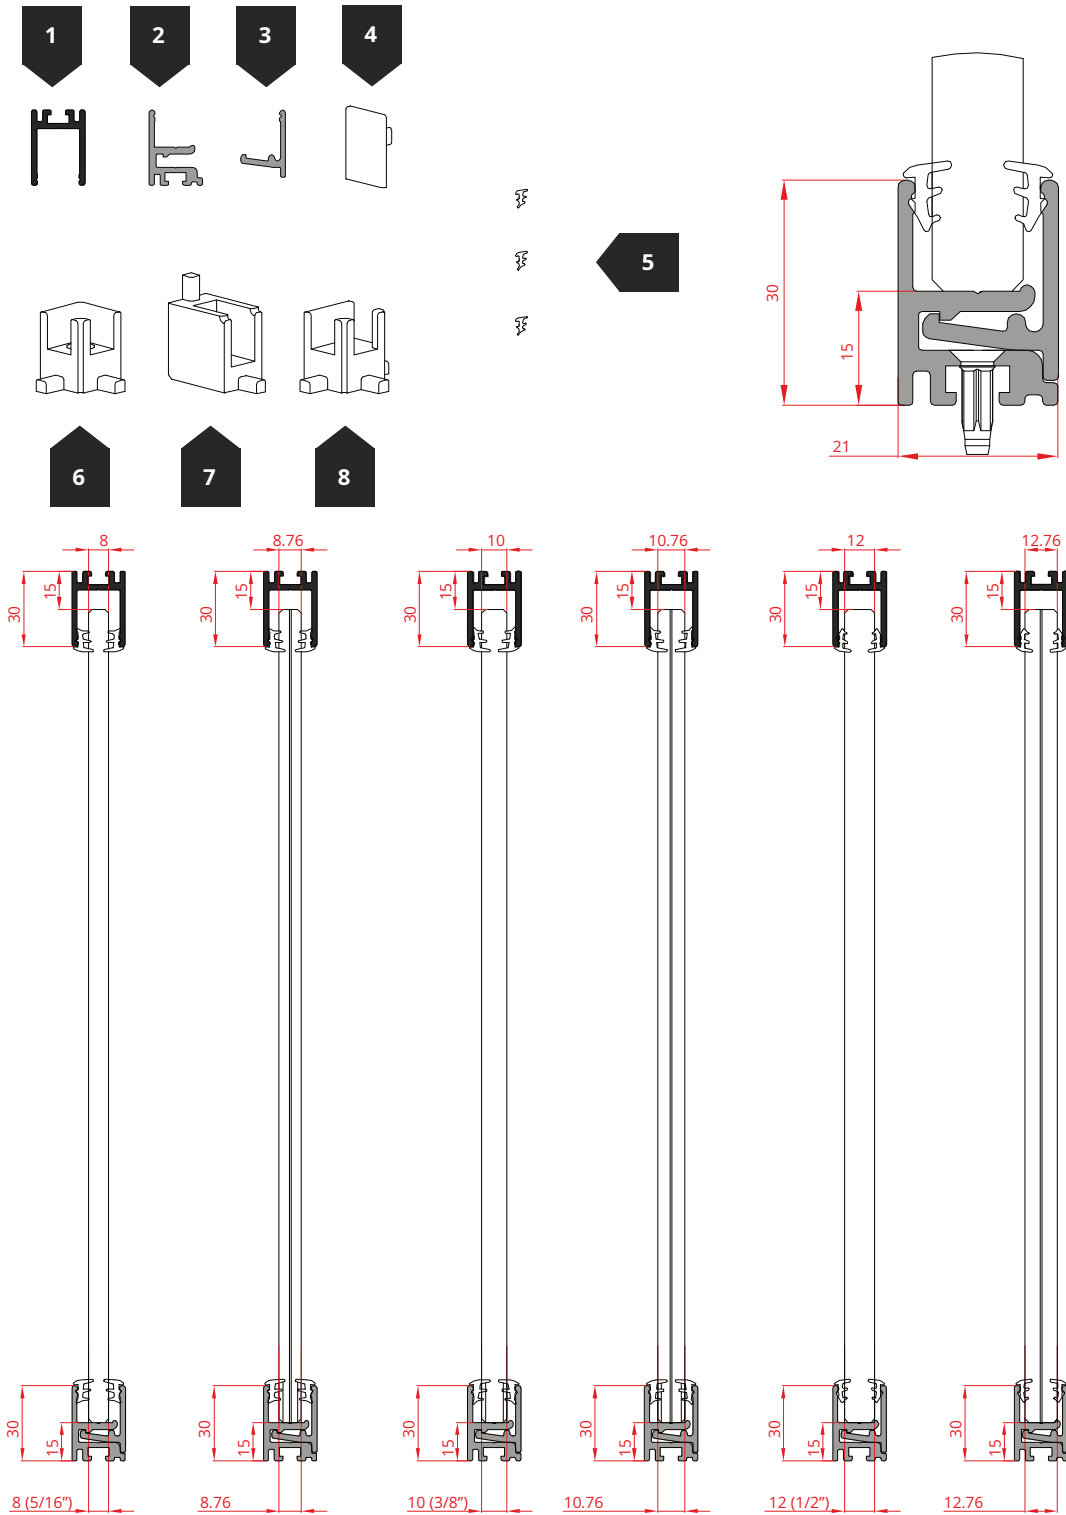

## Vetro Fisso

Systems for fixed glass panels

FIXED GLASS PANELS 27 mm

Profiles with adhesive for windows

#			KG	
1	1772			
2	1774			
3	1776			

#			KG	
4	1784			
5	328			For glass 8-8,7 mm (5/16")
	326			For glass 10-10,7 mm (3/8")
	324			For glass 12-12,7 mm (1/2")

Profiles with adhesive for windows

		KIT		
12.7 mm (1/2")				
	<b>ART. 1741</b>	<b>ART. 1781</b>	<b>ART. 1745</b>	
	<b>ART. 1785</b>	<b>ART. 1743</b>	<b>ART. 1783</b>	

		KIT		
12 mm (1/2")				
	<b>ART. 1747</b>	<b>ART. 1787</b>	<b>ART. 1749</b>	
	<b>ART. 1789</b>	<b>ART. 1748</b>	<b>ART. 1788</b>	

Profiles with adhesive for windows

		KIT		
10.7 mm (3/8")				
	<b>ART. 1761</b>	<b>ART. 1791</b>	<b>ART. 1765</b>	
	<b>ART. 1795</b>	<b>ART. 1763</b>	<b>ART. 1793</b>	
	<b>KIT</b>			
	10 mm (3/8")			
<b>ART. 1767</b>		<b>ART. 1797</b>	<b>ART. 1769</b>	
<b>ART. 1799</b>		<b>ART. 1768</b>	<b>ART. 1798</b>	

**FIXED GLASS PANELS 30 mm**