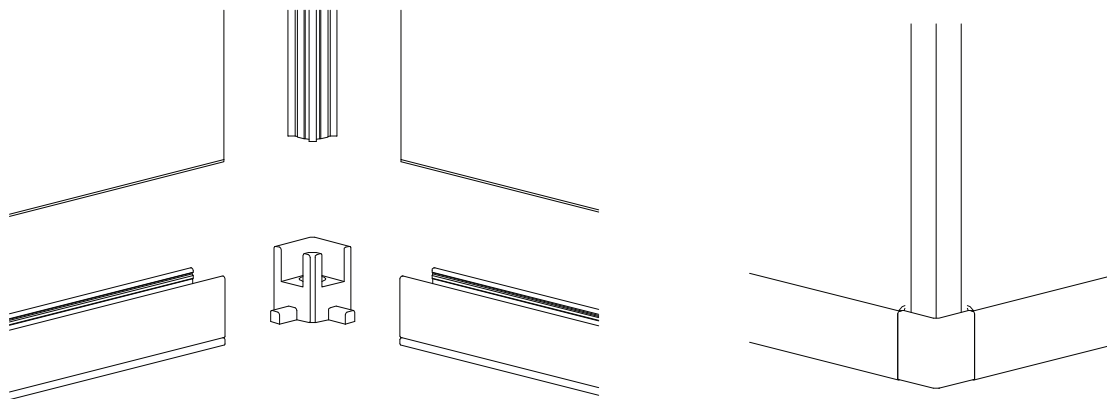

Profiles with adhesive for windows

FITTING OF JOINTS

ART. 1777