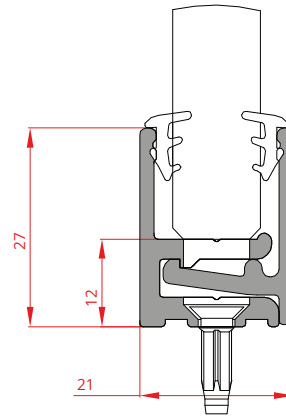

## Vetro Fisso

Systems for fixed glass panels

FIXED GLASS PANELS 27 mm

Profiles with adhesive for windows

#			KG	
1	1772			
2	1774			
3	1776			

#			KG	
4	1784			
5	328			For glass 8-8,7 mm (5/16")
	326			For glass 10-10,7 mm (3/8")
	324			For glass 12-12,7 mm (1/2")

Profiles with adhesive for windows

		KIT		
12.7 mm (1/2")				
	<b>ART. 1741</b>	<b>ART. 1781</b>	<b>ART. 1745</b>	
	<b>ART. 1785</b>	<b>ART. 1743</b>	<b>ART. 1783</b>	

		KIT		
12 mm (1/2")				
	<b>ART. 1747</b>	<b>ART. 1787</b>	<b>ART. 1749</b>	
	<b>ART. 1789</b>	<b>ART. 1748</b>	<b>ART. 1788</b>	

Profiles with adhesive for windows

		KIT		
10.7 mm (3/8")				
	<b>ART. 1761</b>	<b>ART. 1791</b>	<b>ART. 1765</b>	
	<b>ART. 1795</b>	<b>ART. 1763</b>	<b>ART. 1793</b>	
	<b>KIT</b>			
	10 mm (3/8")			
<b>ART. 1767</b>		<b>ART. 1797</b>	<b>ART. 1769</b>	
<b>ART. 1799</b>		<b>ART. 1768</b>	<b>ART. 1798</b>	

### Profiles with adhesive for windows

#	Barcode		KG	
1	1773			
2	1775			
3	1776			
4	1794			

#	Barcode		KG	
5	328			For glass 8-8,7 mm (5/16")
	326			For glass 10-10,7 mm (3/8")
	324			For glass 12-12,7 mm (1/2")
6	1777			
7	1779			
8	1778			