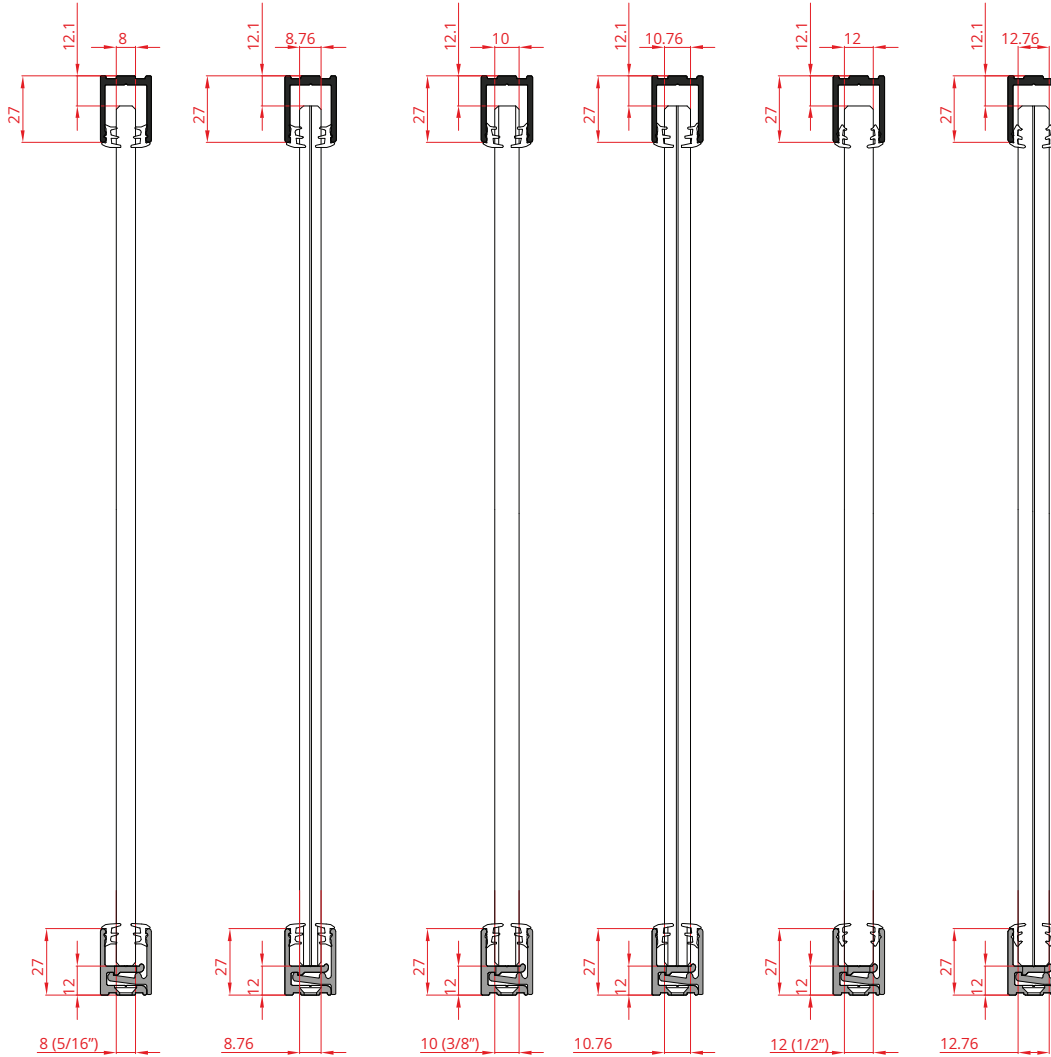

## Vetro Fisso

Systems for fixed glass panels

FIXED GLASS PANELS 27 mm

Profiles with adhesive for windows

#			KG	
1	1772			
2	1774			
3	1776			

#			KG	
4	1784			
5	328			For glass 8-8,7 mm (5/16")
	326			For glass 10-10,7 mm (3/8")
	324			For glass 12-12,7 mm (1/2")

Profiles with adhesive for windows

		KIT		
12.7 mm (1/2")				
	<b>ART. 1741</b>	<b>ART. 1781</b>	<b>ART. 1745</b>	
	<b>ART. 1785</b>	<b>ART. 1743</b>	<b>ART. 1783</b>	

		KIT		
12 mm (1/2")				
	<b>ART. 1747</b>	<b>ART. 1787</b>	<b>ART. 1749</b>	
	<b>ART. 1789</b>	<b>ART. 1748</b>	<b>ART. 1788</b>	

Profiles with adhesive for windows

		KIT		
10.7 mm (3/8")				
	<b>ART. 1761</b>	<b>ART. 1791</b>	<b>ART. 1765</b>	
	<b>ART. 1795</b>	<b>ART. 1763</b>	<b>ART. 1793</b>	
	<b>KIT</b>			
	10 mm (3/8")			
<b>ART. 1767</b>		<b>ART. 1797</b>	<b>ART. 1769</b>	
<b>ART. 1799</b>		<b>ART. 1768</b>	<b>ART. 1798</b>	

**FIXED GLASS PANELS 30 mm**