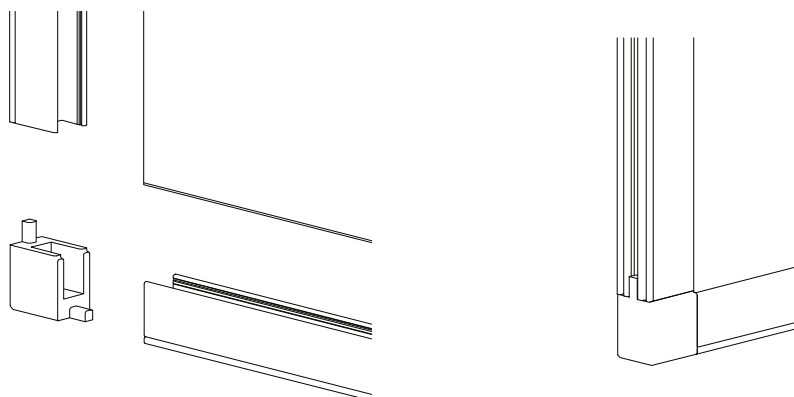

### Profiles with adhesive for windows

#	Barcode		KG	
1	1773			
2	1775			
3	1776			
4	1794			

#	Barcode		KG	
5	328			For glass 8-8,7 mm (5/16")
	326			For glass 10-10,7 mm (3/8")
	324			For glass 12-12,7 mm (1/2")
6	1777			
7	1779			
8	1778			

Profiles with adhesive for windows

FITTING OF JOINTS

ART. 1777

FITTING OF JOINTS

ART. 1779

FITTING OF JOINTS

ART. 1778