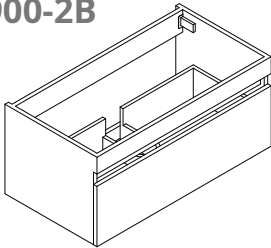

Finishes:

P. White	Wenge	Walnut
L. Oak	P. Grey	B. Wood
L. Walnut	S. Oak	P. Black
S. Grey	G. Walnut	G. Oak
Oak	Alamo Oak	Oak I
Oak II		

YO900-1

YO900-2A

YO900-2B

YO900-3

YOLANDA-YO900 SPECIFICATIONS:

YO900-1 BASIN	YO900-2A COUNTER	YO900-2B VANITY	YO900-3 MIRROR
550mm x 450mm x 127mm	900mm x 16mm x 484mm	900mm x 475mm x 400mm	550mm x 20mm x 800mm