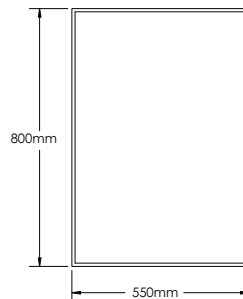

Finishes:

P. White	Wenge	Walnut
L. Oak	P. Grey	B. Wood
L. Walnut	S. Oak	P. Black
S. Grey	G. Walnut	G. Oak
Oak	Alamo Oak	Oak I
Oak II		

YO900-1

YO900-2A

YO900-2B

YO900-3

YOLANDA-YO900 SPECIFICATIONS:

YO900-1 BASIN	YO900-2A COUNTER	YO900-2B VANITY	YO900-3 MIRROR
550mm x 450mm x 127mm	900mm x 16mm x 484mm	900mm x 475mm x 400mm	550mm x 20mm x 800mm