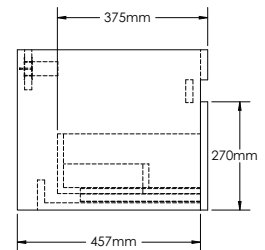

Finishes:

P. White	Wenge	Walnut
L. Oak	P. Grey	B. Wood
L. Walnut	S. Oak	P. Black
S. Grey	G. Walnut	G. Oak
Oak	Alamo Oak	Oak I
Oak II		

YO900-1

YO900-2A

YO900-2B

YO900-3

YOLANDA-YO900 SPECIFICATIONS:

YO900-1 BASIN	YO900-2A COUNTER	YO900-2B VANITY	YO900-3 MIRROR
550mm x 450mm x 127mm	900mm x 16mm x 484mm	900mm x 475mm x 400mm	550mm x 20mm x 800mm