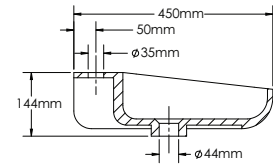

Finishes:

P. White	Wenge	Walnut
L. Oak	P. Grey	B. Wood
L. Walnut	S. Oak	P. Black
S. Grey	G. Walnut	G. Oak
Oak	Alamo Oak	Oak I
Oak II		

YO900-1

YO900-2A

YO900-2B

YO900-3

YOLANDA-YO900 SPECIFICATIONS:

YO900-1 BASIN	YO900-2A COUNTER	YO900-2B VANITY	YO900-3 MIRROR
550mm x 450mm x 127mm	900mm x 16mm x 484mm	900mm x 475mm x 400mm	550mm x 20mm x 800mm