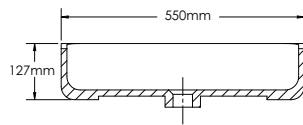

Finishes:

P. White	Wenge	Walnut
L. Oak	P. Grey	B. Wood
L. Walnut	S. Oak	P. Black
S. Grey	G. Walnut	G. Oak
Oak	Alamo Oak	Oak I
Oak II		

YO900-1

YO900-2A

YO900-2B

YO900-3

YOLANDA-YO900 SPECIFICATIONS:

YO900-1 BASIN	YO900-2A COUNTER	YO900-2B VANITY	YO900-3 MIRROR
550mm x 450mm x 127mm	900mm x 16mm x 484mm	900mm x 475mm x 400mm	550mm x 20mm x 800mm