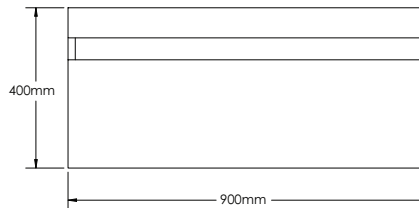

Finishes:

P. White	Wenge	Walnut
L. Oak	P. Grey	B. Wood
L. Walnut	S. Oak	P. Black
S. Grey	G. Walnut	G. Oak
Oak	Alamo Oak	Oak I
Oak II		

YO900-1

YO900-2A

YO900-2B

YO900-3

YOLANDA-YO900 SPECIFICATIONS:

YO900-1 BASIN	YO900-2A COUNTER	YO900-2B VANITY	YO900-3 MIRROR
550mm x 450mm x 127mm	900mm x 16mm x 484mm	900mm x 475mm x 400mm	550mm x 20mm x 800mm