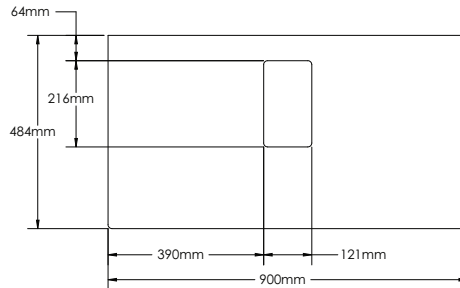

Finishes:

P. White	Wenge	Walnut
L. Oak	P. Grey	B. Wood
L. Walnut	S. Oak	P. Black
S. Grey	G. Walnut	G. Oak
Oak	Alamo Oak	Oak I
Oak II		

YO900-1

YO900-2A

YO900-2B

YO900-3

YOLANDA-YO900 SPECIFICATIONS:

YO900-1 BASIN	YO900-2A COUNTER	YO900-2B VANITY	YO900-3 MIRROR
550mm x 450mm x 127mm	900mm x 16mm x 484mm	900mm x 475mm x 400mm	550mm x 20mm x 800mm