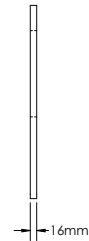

YO900

Features:

- ▶ European contemporary Italian design
- ▶ Certified premium quality melamine
- ▶ Soft close hardware
- ▶ Space saving drawers to accommodate plumbing
- ▶ High quality cast-polymer washbasins
- ▶ Matching mirrors and medicine cabinets available
- ▶ Ready-made for fast installation

Finishes:

P. White	Wenge	Walnut
L. Oak	P. Grey	B. Wood
L. Walnut	S. Oak	P. Black
S. Grey	G. Walnut	G. Oak
Oak	Alamo Oak	Oak I
Oak II		

YO900-1

YO900-2A

YO900-2B

YO900-3

YOLANDA-YO900 SPECIFICATIONS:

YO900-1 BASIN	YO900-2A COUNTER	YO900-2B VANITY	YO900-3 MIRROR
550mm x 450mm x 127mm	900mm x 16mm x 484mm	900mm x 475mm x 400mm	550mm x 20mm x 800mm