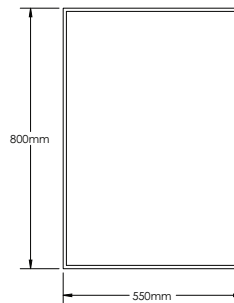

Finishes:

P. White	Wenge	Walnut
L. Oak	P. Grey	B. Wood
L. Walnut	S. Oak	P. Black
S. Grey	G. Walnut	G. Oak
Oak	Alamo Oak	Oak I
Oak II		

YO800-1

YO800-2A

YO800-2B

YO800-3

YOLANDA-YO800 SPECIFICATIONS:

YO800-1 BASIN	YO800-2A COUNTER	YO800-2B VANITY	YO800-3 MIRROR
550mm x 450mm x 127mm	800mm x 16mm x 484mm	800mm x 475mm x 400mm	550mm x 20mm x 800mm