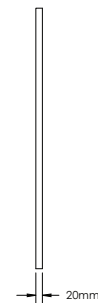

Finishes:

P. White	Wenge	Walnut
L. Oak	P. Grey	B. Wood
L. Walnut	S. Oak	P. Black
S. Grey	G. Walnut	G. Oak
Oak	Alamo Oak	Oak I
Oak II		

YO800-1

YO800-2A

YO800-2B

YO800-3

YOLANDA-YO800 SPECIFICATIONS:

YO800-1 BASIN	YO800-2A COUNTER	YO800-2B VANITY	YO800-3 MIRROR
550mm x 450mm x 127mm	800mm x 16mm x 484mm	800mm x 475mm x 400mm	550mm x 20mm x 800mm