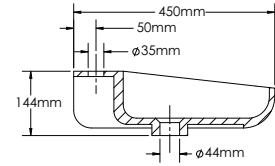

Finishes:

P. White	Wenge	Walnut
L. Oak	P. Grey	B. Wood
L. Walnut	S. Oak	P. Black
S. Grey	G. Walnut	G. Oak
Oak	Alamo Oak	Oak I
Oak II		

YO800-1

YO800-2A

YO800-2B

YO800-3

YOLANDA-YO800 SPECIFICATIONS:

YO800-1 BASIN	YO800-2A COUNTER	YO800-2B VANITY	YO800-3 MIRROR
550mm x 450mm x 127mm	800mm x 16mm x 484mm	800mm x 475mm x 400mm	550mm x 20mm x 800mm