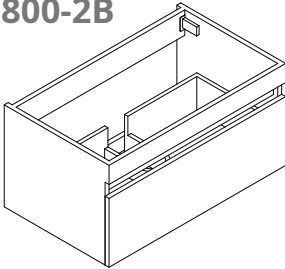

Finishes:

P. White	Wenge	Walnut
L. Oak	P. Grey	B. Wood
L. Walnut	S. Oak	P. Black
S. Grey	G. Walnut	G. Oak
Oak	Alamo Oak	Oak I
Oak II		

YO800-1

YO800-2A

YO800-2B

YO800-3

YOLANDA-YO800 SPECIFICATIONS:

YO800-1 BASIN	YO800-2A COUNTER	YO800-2B VANITY	YO800-3 MIRROR
550mm x 450mm x 127mm	800mm x 16mm x 484mm	800mm x 475mm x 400mm	550mm x 20mm x 800mm