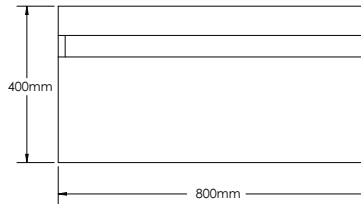

Finishes:

P. White	Wenge	Walnut
L. Oak	P. Grey	B. Wood
L. Walnut	S. Oak	P. Black
S. Grey	G. Walnut	G. Oak
Oak	Alamo Oak	Oak I
Oak II		

YO800-1

YO800-2A

YO800-2B

YO800-3

YOLANDA-YO800 SPECIFICATIONS:

YO800-1 BASIN	YO800-2A COUNTER	YO800-2B VANITY	YO800-3 MIRROR
550mm x 450mm x 127mm	800mm x 16mm x 484mm	800mm x 475mm x 400mm	550mm x 20mm x 800mm