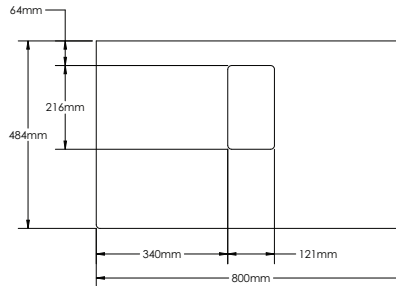

Finishes:

P. White	Wenge	Walnut
L. Oak	P. Grey	B. Wood
L. Walnut	S. Oak	P. Black
S. Grey	G. Walnut	G. Oak
Oak	Alamo Oak	Oak I
Oak II		

YO800-1

YO800-2A

YO800-2B

YO800-3

YOLANDA-YO800 SPECIFICATIONS:

YO800-1 BASIN	YO800-2A COUNTER	YO800-2B VANITY	YO800-3 MIRROR
550mm x 450mm x 127mm	800mm x 16mm x 484mm	800mm x 475mm x 400mm	550mm x 20mm x 800mm