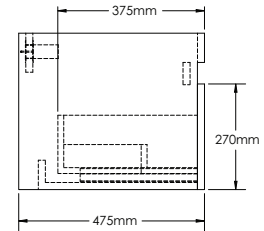

Finishes:

P. White	Wenge	Walnut
L. Oak	P. Grey	B. Wood
L. Walnut	S. Oak	P. Black
S. Grey	G. Walnut	G. Oak
Oak	Alamo Oak	Oak I
Oak II		

YO800-1

YO800-2A

YO800-2B

YO800-3

YOLANDA-YO800 SPECIFICATIONS:

YO800-1 BASIN	YO800-2A COUNTER	YO800-2B VANITY	YO800-3 MIRROR
550mm x 450mm x 127mm	800mm x 16mm x 484mm	800mm x 475mm x 400mm	550mm x 20mm x 800mm