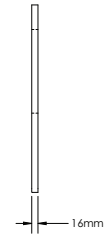

YO800

Features:

- ▶ European contemporary Italian design
- ▶ Certified premium quality melamine
- ▶ Soft close hardware
- ▶ Space saving drawers to accommodate plumbing
- ▶ High quality cast-polymer washbasins
- ▶ Matching mirrors and medicine cabinets available
- ▶ Ready-made for fast installation

Finishes:

P. White	Wenge	Walnut
L. Oak	P. Grey	B. Wood
L. Walnut	S. Oak	P. Black
S. Grey	G. Walnut	G. Oak
Oak	Alamo Oak	Oak I
Oak II		

YO800-1

YO800-2A

YO800-2B

YO800-3

YOLANDA-YO800 SPECIFICATIONS:

YO800-1 BASIN	YO800-2A COUNTER	YO800-2B VANITY	YO800-3 MIRROR
550mm x 450mm x 127mm	800mm x 16mm x 484mm	800mm x 475mm x 400mm	550mm x 20mm x 800mm