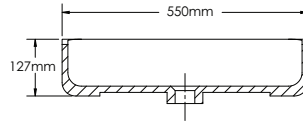

Finishes:

P. White	Wenge	Walnut
L. Oak	P. Grey	B. Wood
L. Walnut	S. Oak	P. Black
S. Grey	G. Walnut	G. Oak
Oak	Alamo Oak	Oak I
Oak II		

YO800-1

YO800-2A

YO800-2B

YO800-3

YOLANDA-YO800 SPECIFICATIONS:

YO800-1 BASIN	YO800-2A COUNTER	YO800-2B VANITY	YO800-3 MIRROR
550mm x 450mm x 127mm	800mm x 16mm x 484mm	800mm x 475mm x 400mm	550mm x 20mm x 800mm