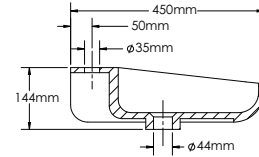

YO750-1

YO750-2A

YO750-2B

YO750-3

YOLANDA-YO750 SPECIFICATIONS:

YO750-1 BASIN	YO750-2A COUNTER	YO750-2B VANITY	YO750-3 MIRROR
550mm x 450mm x 127mm	750mm x 16mm x 484mm	750mm x 475mm x 400mm	550mm x 20mm x 800mm