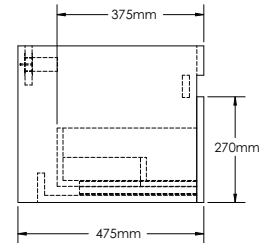

YO750-1

YO750-2A

YO750-2B

YO750-3

YOLANDA-YO750 SPECIFICATIONS:

YO750-1 BASIN	YO750-2A COUNTER	YO750-2B VANITY	YO750-3 MIRROR
550mm x 450mm x 127mm	750mm x 16mm x 484mm	750mm x 475mm x 400mm	550mm x 20mm x 800mm