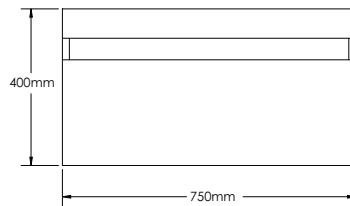

YO750-1

YO750-2A

YO750-2B

YO750-3

YOLANDA-YO750 SPECIFICATIONS:

YO750-1 BASIN	YO750-2A COUNTER	YO750-2B VANITY	YO750-3 MIRROR
550mm x 450mm x 127mm	750mm x 16mm x 484mm	750mm x 475mm x 400mm	550mm x 20mm x 800mm