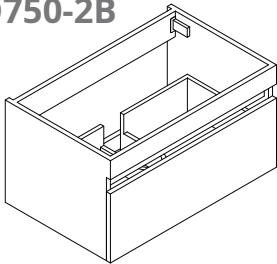

YO750-1

YO750-2A

YO750-2B

YO750-3

YOLANDA-YO750 SPECIFICATIONS:

YO750-1 BASIN	YO750-2A COUNTER	YO750-2B VANITY	YO750-3 MIRROR
550mm x 450mm x 127mm	750mm x 16mm x 484mm	750mm x 475mm x 400mm	550mm x 20mm x 800mm