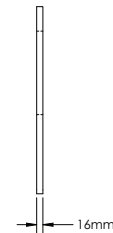

YO750-1

YO750-2A

YO750-2B

YO750-3

YOLANDA-YO750 SPECIFICATIONS:

YO750-1 BASIN	YO750-2A COUNTER	YO750-2B VANITY	YO750-3 MIRROR
550mm x 450mm x 127mm	750mm x 16mm x 484mm	750mm x 475mm x 400mm	550mm x 20mm x 800mm