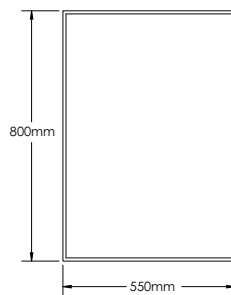

### YOLANDA-YO750 SPECIFICATIONS:

YO750-1 BASIN	YO750-2A COUNTER	YO750-2B VANITY	YO750-3 MIRROR
550mm x 450mm x 127mm	750mm x 16mm x 484mm	750mm x 475mm x 400mm	550mm x 20mm x 800mm