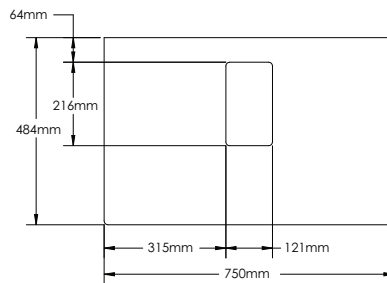

YO750-1

YO750-2A