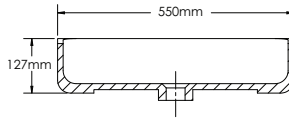

YO750-1

YO750-2A

YO750-2B

YO750-3

YOLANDA-YO750 SPECIFICATIONS:

YO750-1 BASIN	YO750-2A COUNTER	YO750-2B VANITY	YO750-3 MIRROR
550mm x 450mm x 127mm	750mm x 16mm x 484mm	750mm x 475mm x 400mm	550mm x 20mm x 800mm