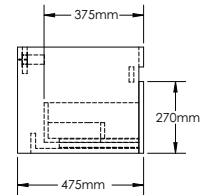

YO1800D-2B