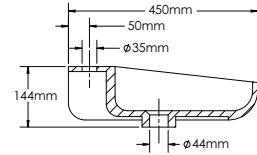

YO1800D-1

YO1800D-2A

YO1800D-2B

YO1800D-3

YOLANDA-YO1800D SPECIFICATIONS:

YO1800D-1 BASIN	YO1800D-2A COUNTER	YO1800D-2B VANITY	YO1800D-3 MIRROR
2 x 550mm x 450mm x 127mm	1800mm x 16mm x 484mm	1800mm x 475mm x 400mm	2 x 550mm x 20mm x 800mm