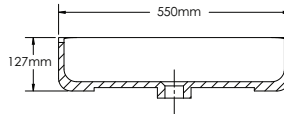

YO1800D-1

YO1800D-2A

YO1800D-2B

YO1800D-3

YOLANDA-YO1800D SPECIFICATIONS:

YO1800D-1 BASIN	YO1800D-2A COUNTER	YO1800D-2B VANITY	YO1800D-3 MIRROR
2 x 550mm x 450mm x 127mm	1800mm x 16mm x 484mm	1800mm x 475mm x 400mm	2 x 550mm x 20mm x 800mm