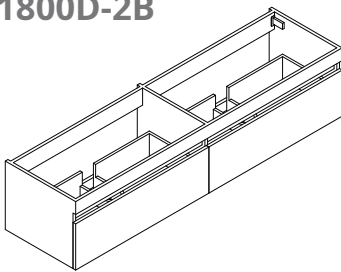

YO1800D-2B