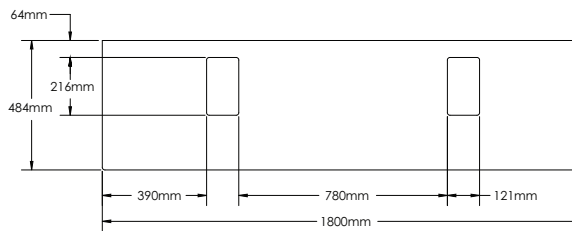

YO1800D-1

YO1800D-2A