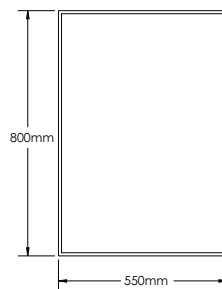

### YOLANDA-YO1800D SPECIFICATIONS:

YO1800D-1 BASIN	YO1800D-2A COUNTER	YO1800D-2B VANITY	YO1800D-3 MIRROR
2 x 550mm x 450mm x 127mm	1800mm x 16mm x 484mm	1800mm x 475mm x 400mm	2 x 550mm x 20mm x 800mm