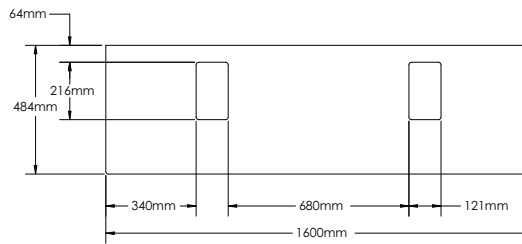

YO1600D-1

YO1600D-2A