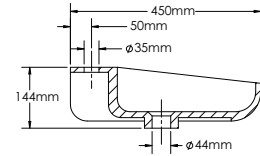

YO1600D-1

YO1600D-2A

YO1600D-2B

YO1600D-3

YOLANDA-YO1600D SPECIFICATIONS:

YO1600D-1 BASIN	YO1600D-2A COUNTER	YO1600D-2B VANITY	YO1600D-3 MIRROR
2 x 550mm x 450mm x 127mm	1600mm x 16mm x 484mm	1600mm x 475mm x 400mm	2 x 550mm x 20mm x 800mm