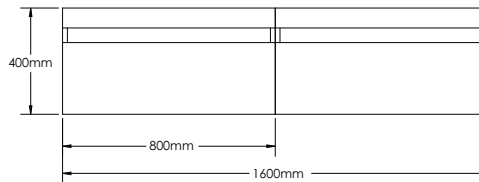

YO1600D-2B