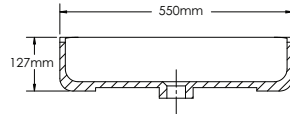

YO1600D-1

YO1600D-2A

YO1600D-2B

YO1600D-3

YOLANDA-YO1600D SPECIFICATIONS:

YO1600D-1 BASIN	YO1600D-2A COUNTER	YO1600D-2B VANITY	YO1600D-3 MIRROR
2 x 550mm x 450mm x 127mm	1600mm x 16mm x 484mm	1600mm x 475mm x 400mm	2 x 550mm x 20mm x 800mm