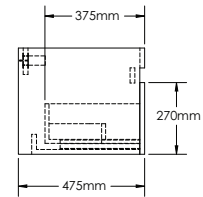

YO1600D-2B