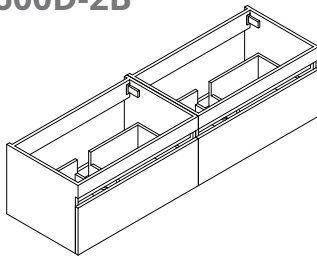

YO1600D-2B