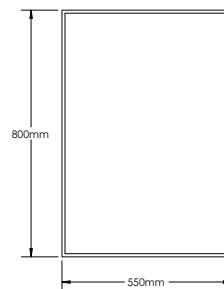

### YOLANDA-YO1600D SPECIFICATIONS:

YO1600D-1 BASIN	YO1600D-2A COUNTER	YO1600D-2B VANITY	YO1600D-3 MIRROR
2 x 550mm x 450mm x 127mm	1600mm x 16mm x 484mm	1600mm x 475mm x 400mm	2 x 550mm x 20mm x 800mm