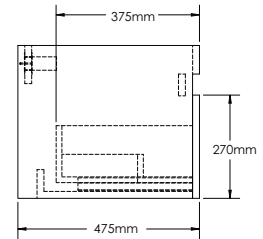

YO1500D-2B