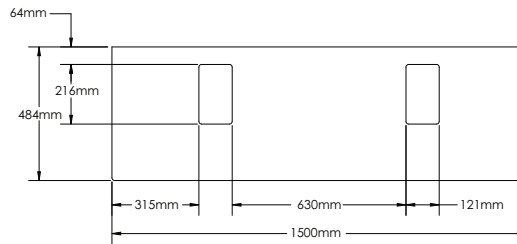

YO1500D-1

YO1500D-2A