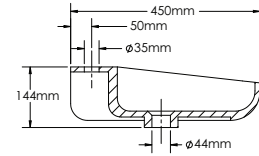

YO1500D-1

YO1500D-2A

YO1500D-2B

YO1500D-3

YOLANDA-YO1500D SPECIFICATIONS:

YO1500D-1 BASIN	YO1500D-2A COUNTER	YO1500D-2B VANITY	YO1500D-3 MIRROR
2 x 550mm x 450mm x 127mm	1500mm x 16mm x 484mm	1500mm x 475mm x 400mm	2 x 550mm x 20mm x 800mm