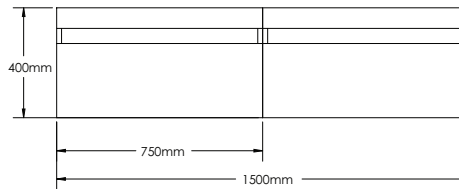

YO1500D-2B