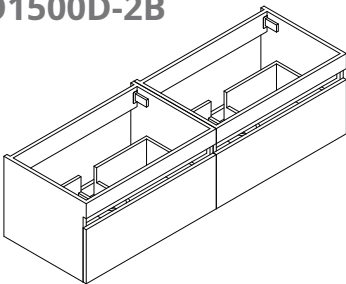

YO1500D-2B