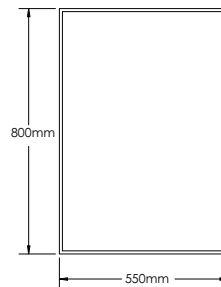

YO1500D-3

YOLANDA-YO1500D SPECIFICATIONS:

YO1500D-1 BASIN	YO1500D-2A COUNTER	YO1500D-2B VANITY	YO1500D-3 MIRROR
2 x 550mm x 450mm x 127mm	1500mm x 16mm x 484mm	1500mm x 475mm x 400mm	2 x 550mm x 20mm x 800mm