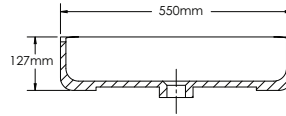

YO1500D-1

YO1500D-2A

YO1500D-2B

YO1500D-3

YOLANDA-YO1500D SPECIFICATIONS:

YO1500D-1 BASIN	YO1500D-2A COUNTER	YO1500D-2B VANITY	YO1500D-3 MIRROR
2 x 550mm x 450mm x 127mm	1500mm x 16mm x 484mm	1500mm x 475mm x 400mm	2 x 550mm x 20mm x 800mm