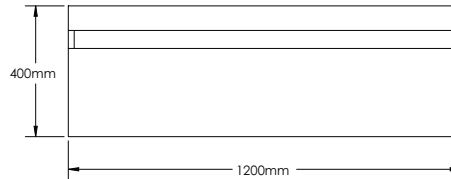

Finishes:

P. White	Wenge	Walnut
L. Oak	P. Grey	B. Wood
L. Walnut	S. Oak	P. Black
S. Grey	G. Walnut	G. Oak
Oak	Alamo Oak	Oak I
Oak II		

YO1200-1

YO1200-2A

YO1200-2B

YO1200-3

YOLANDA-YO1200 SPECIFICATIONS:

YO1200-1 BASIN	YO1200-2A COUNTER	YO1200-2B VANITY	YO1200-3 MIRROR
550mm x 450mm x 127mm	1200mm x 16mm x 484mm	1200mm x 475mm x 400mm	550mm x 20mm x 800mm