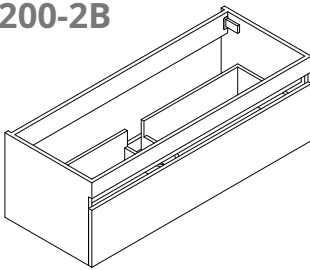

Finishes:

P. White	Wenge	Walnut
L. Oak	P. Grey	B. Wood
L. Walnut	S. Oak	P. Black
S. Grey	G. Walnut	G. Oak
Oak	Alamo Oak	Oak I
Oak II		

YO1200-1

YO1200-2A

YO1200-2B

YO1200-3

YOLANDA-YO1200 SPECIFICATIONS:

YO1200-1 BASIN	YO1200-2A COUNTER	YO1200-2B VANITY	YO1200-3 MIRROR
550mm x 450mm x 127mm	1200mm x 16mm x 484mm	1200mm x 475mm x 400mm	550mm x 20mm x 800mm