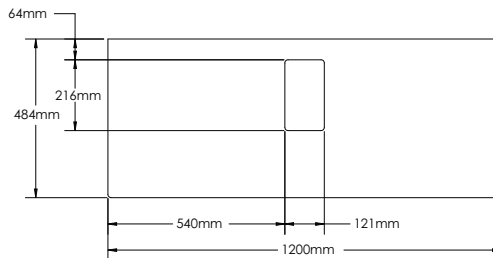

Finishes:

P. White	Wenge	Walnut
L. Oak	P. Grey	B. Wood
L. Walnut	S. Oak	P. Black
S. Grey	G. Walnut	G. Oak
Oak	Alamo Oak	Oak I
Oak II		

YO1200-1

YO1200-2A

YO1200-2B

YO1200-3

YOLANDA-YO1200 SPECIFICATIONS:

YO1200-1 BASIN	YO1200-2A COUNTER	YO1200-2B VANITY	YO1200-3 MIRROR
550mm x 450mm x 127mm	1200mm x 16mm x 484mm	1200mm x 475mm x 400mm	550mm x 20mm x 800mm