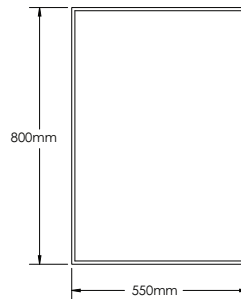

Finishes:

P. White	Wenge	Walnut
L. Oak	P. Grey	B. Wood
L. Walnut	S. Oak	P. Black
S. Grey	G. Walnut	G. Oak
Oak	Alamo Oak	Oak I
Oak II		

YO1200-1

YO1200-2A

YO1200-2B

YO1200-3

YOLANDA-YO1200 SPECIFICATIONS:

YO1200-1 BASIN	YO1200-2A COUNTER	YO1200-2B VANITY	YO1200-3 MIRROR
550mm x 450mm x 127mm	1200mm x 16mm x 484mm	1200mm x 475mm x 400mm	550mm x 20mm x 800mm