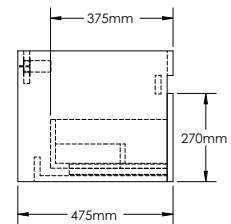

Finishes:

P. White	Wenge	Walnut
L. Oak	P. Grey	B. Wood
L. Walnut	S. Oak	P. Black
S. Grey	G. Walnut	G. Oak
Oak	Alamo Oak	Oak I
Oak II		

YO1200-1

YO1200-2A

YO1200-2B

YO1200-3

YOLANDA-YO1200 SPECIFICATIONS:

YO1200-1 BASIN	YO1200-2A COUNTER	YO1200-2B VANITY	YO1200-3 MIRROR
550mm x 450mm x 127mm	1200mm x 16mm x 484mm	1200mm x 475mm x 400mm	550mm x 20mm x 800mm