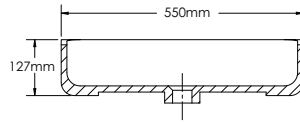

Finishes:

P. White	Wenge	Walnut
L. Oak	P. Grey	B. Wood
L. Walnut	S. Oak	P. Black
S. Grey	G. Walnut	G. Oak
Oak	Alamo Oak	Oak I
Oak II		

YO1200-1

YO1200-2A

YO1200-2B

YO1200-3

YOLANDA-YO1200 SPECIFICATIONS:

YO1200-1 BASIN	YO1200-2A COUNTER	YO1200-2B VANITY	YO1200-3 MIRROR
550mm x 450mm x 127mm	1200mm x 16mm x 484mm	1200mm x 475mm x 400mm	550mm x 20mm x 800mm