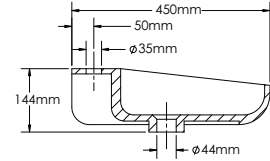

Finishes:

P. White	Wenge	Walnut
L. Oak	P. Grey	B. Wood
L. Walnut	S. Oak	P. Black
S. Grey	G. Walnut	G. Oak
Oak	Alamo Oak	Oak I
Oak II		

YO1200-1

YO1200-2A

YO1200-2B

YO1200-3

YOLANDA-YO1200 SPECIFICATIONS:

YO1200-1 BASIN	YO1200-2A COUNTER	YO1200-2B VANITY	YO1200-3 MIRROR
550mm x 450mm x 127mm	1200mm x 16mm x 484mm	1200mm x 475mm x 400mm	550mm x 20mm x 800mm