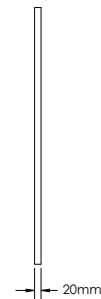

Finishes:

P. White	Wenge	Walnut
L. Oak	P. Grey	B. Wood
L. Walnut	S. Oak	P. Black
S. Grey	G. Walnut	G. Oak
Oak	Alamo Oak	Oak I
Oak II		

YO1200-1

YO1200-2A

YO1200-2B

YO1200-3

YOLANDA-YO1200 SPECIFICATIONS:

YO1200-1 BASIN	YO1200-2A COUNTER	YO1200-2B VANITY	YO1200-3 MIRROR
550mm x 450mm x 127mm	1200mm x 16mm x 484mm	1200mm x 475mm x 400mm	550mm x 20mm x 800mm