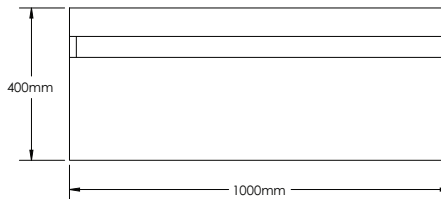

Finishes:

P. White	Wenge	Walnut
L. Oak	P. Grey	B. Wood
L. Walnut	S. Oak	P. Black
S. Grey	G. Walnut	G. Oak
Oak	Alamo Oak	Oak I
Oak II		

YO1000-1

YO1000-2A

YO1000-2B

YO1000-3

YOLANDA-YO1000 SPECIFICATIONS:

YO1000-1 BASIN	YO1000-2A COUNTER	YO1000-2B VANITY	YO1000-3 MIRROR
550mm x 450mm x 127mm	1000mm x 16mm x 484mm	1000mm x 475mm x 400mm	550mm x 20mm x 800mm