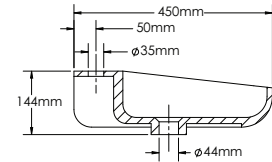

Finishes:

P. White	Wenge	Walnut
L. Oak	P. Grey	B. Wood
L. Walnut	S. Oak	P. Black
S. Grey	G. Walnut	G. Oak
Oak	Alamo Oak	Oak I
Oak II		

YO1000-1

YO1000-2A

YO1000-2B

YO1000-3

YOLANDA-YO1000 SPECIFICATIONS:

YO1000-1 BASIN	YO1000-2A COUNTER	YO1000-2B VANITY	YO1000-3 MIRROR
550mm x 450mm x 127mm	1000mm x 16mm x 484mm	1000mm x 475mm x 400mm	550mm x 20mm x 800mm