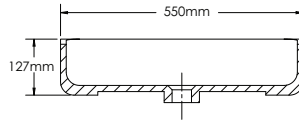

Finishes:

P. White	Wenge	Walnut
L. Oak	P. Grey	B. Wood
L. Walnut	S. Oak	P. Black
S. Grey	G. Walnut	G. Oak
Oak	Alamo Oak	Oak I
Oak II		

YO1000-1

YO1000-2A

YO1000-2B

YO1000-3

YOLANDA-YO1000 SPECIFICATIONS:

YO1000-1 BASIN	YO1000-2A COUNTER	YO1000-2B VANITY	YO1000-3 MIRROR
550mm x 450mm x 127mm	1000mm x 16mm x 484mm	1000mm x 475mm x 400mm	550mm x 20mm x 800mm