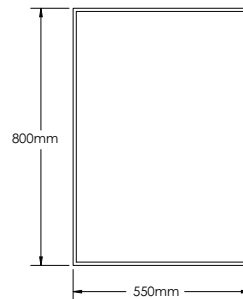

Finishes:

P. White	Wenge	Walnut
L. Oak	P. Grey	B. Wood
L. Walnut	S. Oak	P. Black
S. Grey	G. Walnut	G. Oak
Oak	Alamo Oak	Oak I
Oak II		

YO1000-1

YO1000-2A

YO1000-2B

YO1000-3

YOLANDA-YO1000 SPECIFICATIONS:

YO1000-1 BASIN	YO1000-2A COUNTER	YO1000-2B VANITY	YO1000-3 MIRROR
550mm x 450mm x 127mm	1000mm x 16mm x 484mm	1000mm x 475mm x 400mm	550mm x 20mm x 800mm