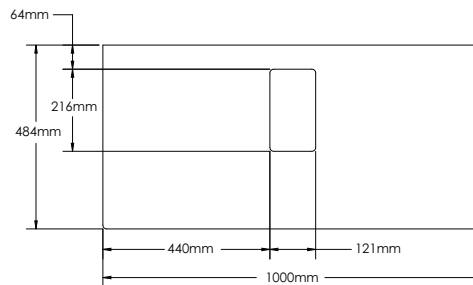

Finishes:

P. White	Wenge	Walnut
L. Oak	P. Grey	B. Wood
L. Walnut	S. Oak	P. Black
S. Grey	G. Walnut	G. Oak
Oak	Alamo Oak	Oak I
Oak II		

YO1000-1

YO1000-2A

YO1000-2B

YO1000-3

YOLANDA-YO1000 SPECIFICATIONS:

YO1000-1 BASIN	YO1000-2A COUNTER	YO1000-2B VANITY	YO1000-3 MIRROR
550mm x 450mm x 127mm	1000mm x 16mm x 484mm	1000mm x 475mm x 400mm	550mm x 20mm x 800mm