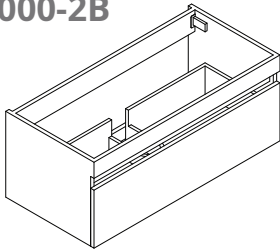

Finishes:

P. White	Wenge	Walnut
L. Oak	P. Grey	B. Wood
L. Walnut	S. Oak	P. Black
S. Grey	G. Walnut	G. Oak
Oak	Alamo Oak	Oak I
Oak II		

YO1000-1

YO1000-2A

YO1000-2B

YO1000-3

YOLANDA-YO1000 SPECIFICATIONS:

YO1000-1 BASIN	YO1000-2A COUNTER	YO1000-2B VANITY	YO1000-3 MIRROR
550mm x 450mm x 127mm	1000mm x 16mm x 484mm	1000mm x 475mm x 400mm	550mm x 20mm x 800mm