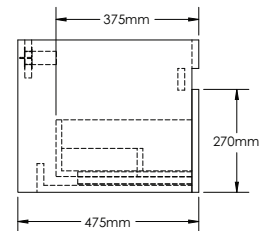

Finishes:

P. White	Wenge	Walnut
L. Oak	P. Grey	B. Wood
L. Walnut	S. Oak	P. Black
S. Grey	G. Walnut	G. Oak
Oak	Alamo Oak	Oak I
Oak II		

YO1000-1

YO1000-2A

YO1000-2B

YO1000-3

YOLANDA-YO1000 SPECIFICATIONS:

YO1000-1 BASIN	YO1000-2A COUNTER	YO1000-2B VANITY	YO1000-3 MIRROR
550mm x 450mm x 127mm	1000mm x 16mm x 484mm	1000mm x 475mm x 400mm	550mm x 20mm x 800mm