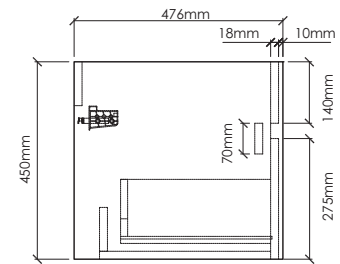

SI900-1

SI900-2

SI900-3

SIENA-SI900 SPECIFICATIONS:

SI900-1 BASIN	SI900-2 VANITY	SI900-3 MIRROR
895mm x 473mm x 144mm	895mm x 476mm x 450mm	550mm x 20mm x 800mm