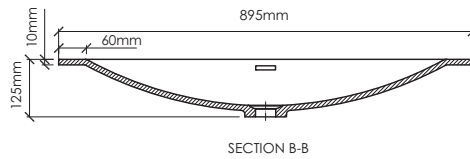

SI900

Features:

- ▶ European contemporary Italian design
- ▶ Certified premium quality melamine
- ▶ Soft close hardware
- ▶ Space saving drawers to accommodate plumbing
- ▶ High quality cast-polymer washbasins
- ▶ Matching mirrors and medicine cabinets available
- ▶ Ready-made for fast installation

SI900-1

SI900-2

SI900-3

SIENA-SI900 SPECIFICATIONS:

SI900-1 BASIN	SI900-2 VANITY	SI900-3 MIRROR
895mm x 473mm x 144mm	895mm x 476mm x 450mm	550mm x 20mm x 800mm