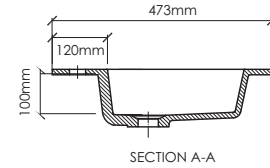

SI900-1

SI900-2

SI900-3

SIENA-SI900 SPECIFICATIONS:

SI900-1 BASIN	SI900-2 VANITY	SI900-3 MIRROR
895mm x 473mm x 144mm	895mm x 476mm x 450mm	550mm x 20mm x 800mm