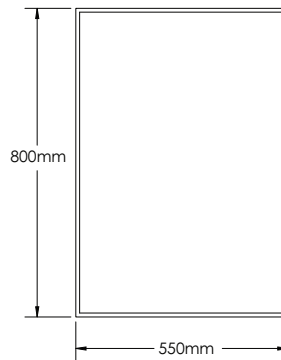

SI900-1

SI900-2

SI900-3

SIENA-SI900 SPECIFICATIONS:

SI900-1 BASIN	SI900-2 VANITY	SI900-3 MIRROR
895mm x 473mm x 144mm	895mm x 476mm x 450mm	550mm x 20mm x 800mm