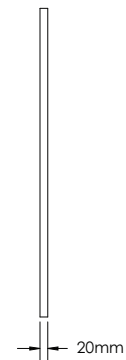

SI900-1

SI900-2

SI900-3

SIENA-SI900 SPECIFICATIONS:

SI900-1 BASIN	SI900-2 VANITY	SI900-3 MIRROR
895mm x 473mm x 144mm	895mm x 476mm x 450mm	550mm x 20mm x 800mm