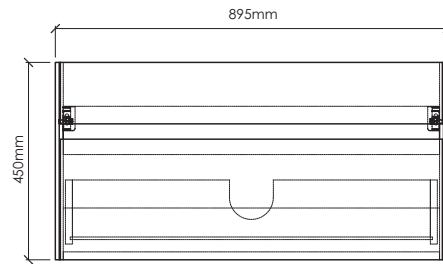

SI900

Features:

- ▶ European contemporary Italian design
- ▶ Certified premium quality melamine
- ▶ Soft close hardware
- ▶ Space saving drawers to accommodate plumbing
- ▶ High quality cast-polymer washbasins
- ▶ Matching mirrors and medicine cabinets available
- ▶ Ready-made for fast installation

SI900-1

SI900-2

SI900-3

SIENA-SI900 SPECIFICATIONS:

SI900-1 BASIN	SI900-2 VANITY	SI900-3 MIRROR
895mm x 473mm x 144mm	895mm x 476mm x 450mm	550mm x 20mm x 800mm