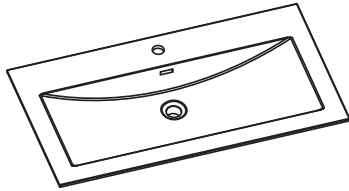

SI900

Features:

- ▶ European contemporary Italian design
- ▶ Certified premium quality melamine
- ▶ Soft close hardware
- ▶ Space saving drawers to accommodate plumbing
- ▶ High quality cast-polymer washbasins
- ▶ Matching mirrors and medicine cabinets available
- ▶ Ready-made for fast installation

SI900-1

SI900-2

SI900-3

SIENA-SI900 SPECIFICATIONS:

SI900-1 BASIN	SI900-2 VANITY	SI900-3 MIRROR
895mm x 473mm x 144mm	895mm x 476mm x 450mm	550mm x 20mm x 800mm