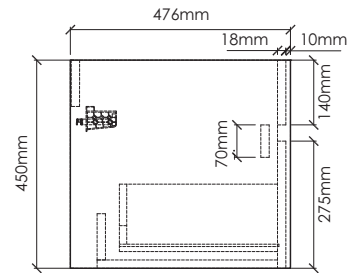

SI700-1

SI700-2

SI700-3

SIENA-SI700 SPECIFICATIONS:

SI700-1 BASIN	SI700-2 VANITY	SI700-3 MIRROR
700mm x 480mm x 135mm	700mm x 476mm x 450mm	550mm x 20mm x 800mm