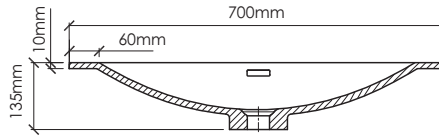

SI700-1

SECTION B-B