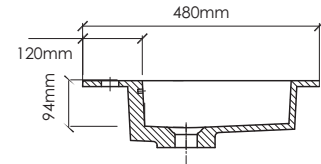

SECTION A-A