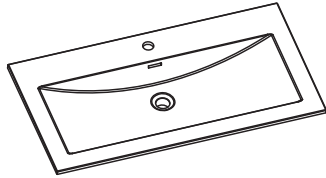

SI700-1

SECTION B-B