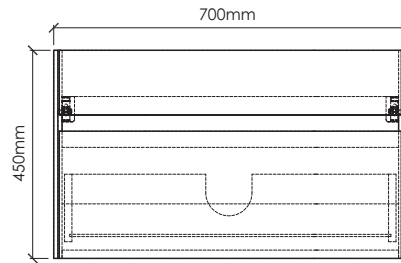

SI700-1

SI700-2

SI700-3

SIENA-SI700 SPECIFICATIONS:

SI700-1 BASIN	SI700-2 VANITY	SI700-3 MIRROR
700mm x 480mm x 135mm	700mm x 476mm x 450mm	550mm x 20mm x 800mm