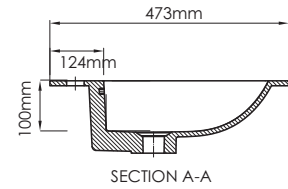

SI600-1

SI600-2

SI600-3

SIENA-SI600 SPECIFICATIONS:

SI600-1 BASIN	SI600-2 VANITY	SI600-3 MIRROR
592mm x 473mm x 144mm	592mm x 476mm x 450mm	550mm x 20mm x 800mm