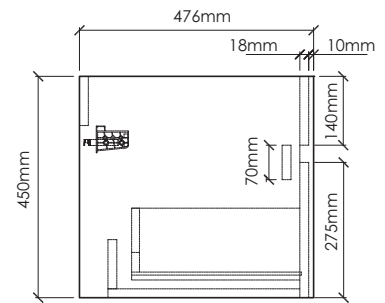

SI600-1

SI600-2

SI600-3

SIENA-SI600 SPECIFICATIONS:

SI600-1 BASIN	SI600-2 VANITY	SI600-3 MIRROR
592mm x 473mm x 144mm	592mm x 476mm x 450mm	550mm x 20mm x 800mm