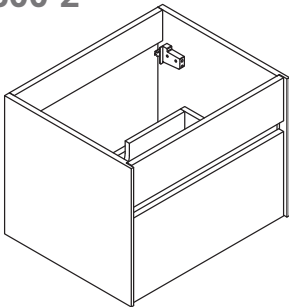

SI600

Features:

- ▶ European contemporary Italian design
- ▶ Certified premium quality melamine
- ▶ Soft close hardware
- ▶ Space saving drawers to accommodate plumbing
- ▶ High quality cast-polymer washbasins
- ▶ Matching mirrors and medicine cabinets available
- ▶ Ready-made for fast installation

SI600-1

SI600-2

SI600-3

SIENA-SI600 SPECIFICATIONS:

SI600-1 BASIN	SI600-2 VANITY	SI600-3 MIRROR
592mm x 473mm x 144mm	592mm x 476mm x 450mm	550mm x 20mm x 800mm