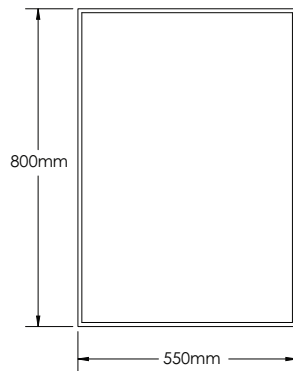

SI600-1

SI600-2

SI600-3

SIENA-SI600 SPECIFICATIONS:

SI600-1 BASIN	SI600-2 VANITY	SI600-3 MIRROR
592mm x 473mm x 144mm	592mm x 476mm x 450mm	550mm x 20mm x 800mm