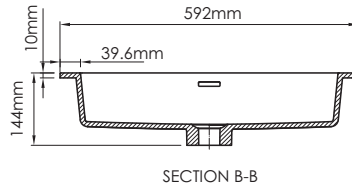

SI600-1

SI600-2

SI600-3

SIENA-SI600 SPECIFICATIONS:

SI600-1 BASIN	SI600-2 VANITY	SI600-3 MIRROR
592mm x 473mm x 144mm	592mm x 476mm x 450mm	550mm x 20mm x 800mm