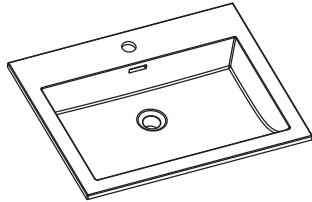

SI600

Features:

- ▶ European contemporary Italian design
- ▶ Certified premium quality melamine
- ▶ Soft close hardware
- ▶ Space saving drawers to accommodate plumbing
- ▶ High quality cast-polymer washbasins
- ▶ Matching mirrors and medicine cabinets available
- ▶ Ready-made for fast installation

SI600-1

SI600-2

SI600-3

SIENA-SI600 SPECIFICATIONS:

SI600-1 BASIN	SI600-2 VANITY	SI600-3 MIRROR
592mm x 473mm x 144mm	592mm x 476mm x 450mm	550mm x 20mm x 800mm