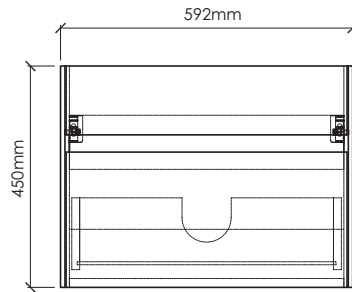

SI600-1

SI600-2

SI600-3

SIENA-SI600 SPECIFICATIONS:

SI600-1 BASIN	SI600-2 VANITY	SI600-3 MIRROR
592mm x 473mm x 144mm	592mm x 476mm x 450mm	550mm x 20mm x 800mm