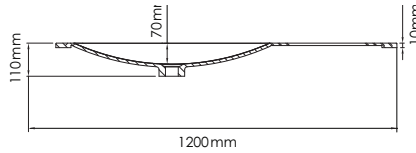

SI1200-1 L/R