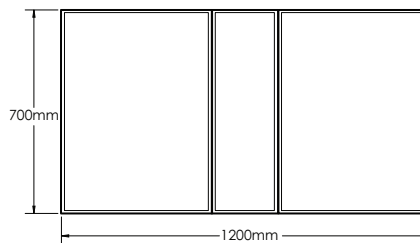

SI1200-1 L/R

SI1200-2 L/R

SI1200-3

SI1200-4

SIENA-SI600 SPECIFICATIONS:

SI1200-1 L/R BASIN	SI1200-2 L/R VANITY	SI1200-3 MIRROR CABINET	SI1200-4 SIDE CABINET
1200mm x 525mm x 110mm	1196mm x 522mm x 450mm	1200mm x 160mm x 700mm	323mm x 419mm x 1000mm