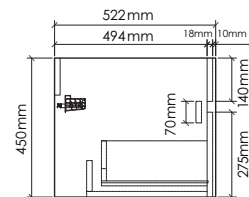

SI1200-2 L/R