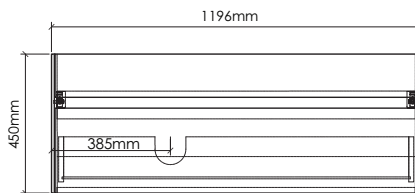

SI1200-2 L/R