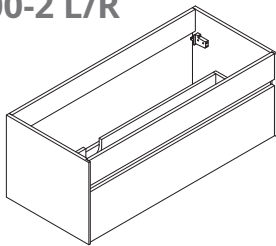

SI1200-2 L/R