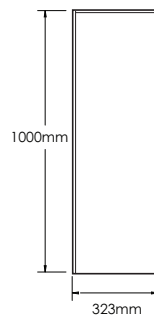

## SI1200-1 L/R

### SIENA-SI600 SPECIFICATIONS:

SI1200-1 L/R BASIN	SI1200-2 L/R VANITY	SI1200-3 MIRROR CABINET	SI1200-4 SIDE CABINET
1200mm x 525mm x 110mm	1196mm x 522mm x 450mm	1200mm x 160mm x 700mm	323mm x 419mm x 1000mm