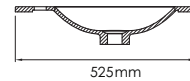

SI1200-1 L/R