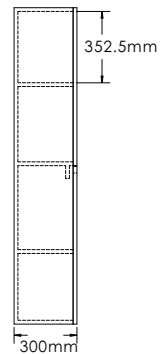

SA750-1

SA750-2

SA750-3

SA750-4

SAN REMO-SA750 SPECIFICATIONS:

SA750-1 BASIN	SA750-2 VANITY	SA750-3 MIRROR	SA750-4 SIDE CABINET
750mm x 478mm x 130mm	750mm x 458mm x 450mm	750mm x 48mm x 700mm	400mm x 300mm x 1500mm