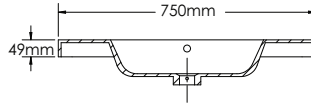

SA750

Features:

- ▶ European contemporary Italian design
- ▶ Certified premium quality melamine
- ▶ Soft close hardware
- ▶ Space saving drawers to accommodate plumbing
- ▶ High quality cast-polymer washbasins
- ▶ Matching LED mirrors with 7500 brightness
- ▶ UL approved LED mirrors with 3 prong plug
- ▶ Ready-made for fast installation

SA750-1

SA750-2

SA750-3

SA750-4

SAN REMO-SA750 SPECIFICATIONS:

SA750-1 BASIN	SA750-2 VANITY	SA750-3 MIRROR	SA750-4 SIDE CABINET
750mm x 478mm x 130mm	750mm x 458mm x 450mm	750mm x 48mm x 700mm	400mm x 300mm x 1500mm