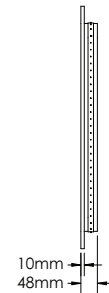

SA750-1

SA750-2

SA750-3

SA750-4

SAN REMO-SA750 SPECIFICATIONS:

SA750-1 BASIN	SA750-2 VANITY	SA750-3 MIRROR	SA750-4 SIDE CABINET
750mm x 478mm x 130mm	750mm x 458mm x 450mm	750mm x 48mm x 700mm	400mm x 300mm x 1500mm