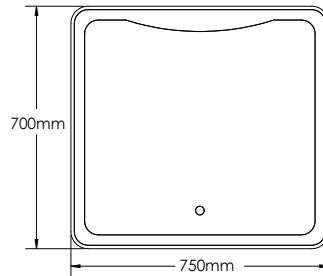

SA750-1

SA750-2

SA750-3

SA750-4

SAN REMO-SA750 SPECIFICATIONS:

SA750-1 BASIN	SA750-2 VANITY	SA750-3 MIRROR	SA750-4 SIDE CABINET
750mm x 478mm x 130mm	750mm x 458mm x 450mm	750mm x 48mm x 700mm	400mm x 300mm x 1500mm