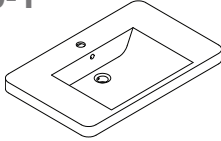

SA750

Features:

- ▶ European contemporary Italian design
- ▶ Certified premium quality melamine
- ▶ Soft close hardware
- ▶ Space saving drawers to accommodate plumbing
- ▶ High quality cast-polymer washbasins
- ▶ Matching LED mirrors with 7500 brightness
- ▶ UL approved LED mirrors with 3 prong plug
- ▶ Ready-made for fast installation

SA750-1

SA750-2

SA750-3

SA750-4

SAN REMO-SA750 SPECIFICATIONS:

SA750-1 BASIN	SA750-2 VANITY	SA750-3 MIRROR	SA750-4 SIDE CABINET
750mm x 478mm x 130mm	750mm x 458mm x 450mm	750mm x 48mm x 700mm	400mm x 300mm x 1500mm