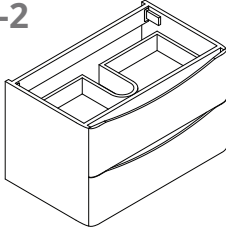

SA750-1

SA750-2

SA750-3

SA750-4

SAN REMO-SA750 SPECIFICATIONS:

SA750-1 BASIN	SA750-2 VANITY	SA750-3 MIRROR	SA750-4 SIDE CABINET
750mm x 478mm x 130mm	750mm x 458mm x 450mm	750mm x 48mm x 700mm	400mm x 300mm x 1500mm