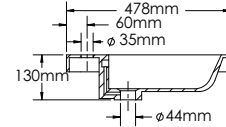

SA750

Features:

- ▶ European contemporary Italian design
- ▶ Certified premium quality melamine
- ▶ Soft close hardware
- ▶ Space saving drawers to accommodate plumbing
- ▶ High quality cast-polymer washbasins
- ▶ Matching LED mirrors with 7500 brightness
- ▶ UL approved LED mirrors with 3 prong plug
- ▶ Ready-made for fast installation

SA750-1

SA750-2

SA750-3

SA750-4

SAN REMO-SA750 SPECIFICATIONS:

SA750-1 BASIN	SA750-2 VANITY	SA750-3 MIRROR	SA750-4 SIDE CABINET
750mm x 478mm x 130mm	750mm x 458mm x 450mm	750mm x 48mm x 700mm	400mm x 300mm x 1500mm