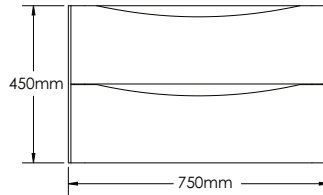

SA750

Features:

- ▶ European contemporary Italian design
- ▶ Certified premium quality melamine
- ▶ Soft close hardware
- ▶ Space saving drawers to accommodate plumbing
- ▶ High quality cast-polymer washbasins
- ▶ Matching LED mirrors with 7500 brightness
- ▶ UL approved LED mirrors with 3 prong plug
- ▶ Ready-made for fast installation

SA750-1

SA750-2

SA750-3

SA750-4

SAN REMO-SA750 SPECIFICATIONS:

SA750-1 BASIN	SA750-2 VANITY	SA750-3 MIRROR	SA750-4 SIDE CABINET
750mm x 478mm x 130mm	750mm x 458mm x 450mm	750mm x 48mm x 700mm	400mm x 300mm x 1500mm