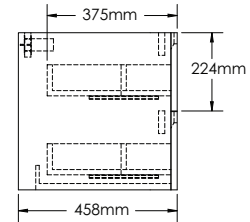

SA750-1

SA750-2

SA750-3

SA750-4

SAN REMO-SA750 SPECIFICATIONS:

SA750-1 BASIN	SA750-2 VANITY	SA750-3 MIRROR	SA750-4 SIDE CABINET
750mm x 478mm x 130mm	750mm x 458mm x 450mm	750mm x 48mm x 700mm	400mm x 300mm x 1500mm