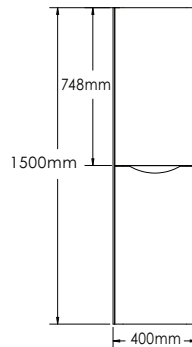

SA750-1

SA750-2

SA750-3

SA750-4

SAN REMO-SA750 SPECIFICATIONS:

SA750-1 BASIN	SA750-2 VANITY	SA750-3 MIRROR	SA750-4 SIDE CABINET
750mm x 478mm x 130mm	750mm x 458mm x 450mm	750mm x 48mm x 700mm	400mm x 300mm x 1500mm