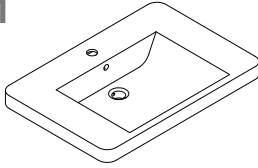

SA700

Features:

- ▶ European contemporary Italian design
- ▶ Certified premium quality melamine
- ▶ Soft close hardware
- ▶ Space saving drawers to accommodate plumbing
- ▶ High quality cast-polymer washbasins
- ▶ Matching LED mirrors with 7500 brightness
- ▶ UL approved LED mirrors with 3 prong plug
- ▶ Ready-made for fast installation

SA700-1

SA700-2

SA700-3

SA700-4

SAN REMO-SA700 SPECIFICATIONS:

SA700-1 BASIN	SA700-2 VANITY	SA700-3 MIRROR	SA700-4 SIDE CABINET
700mm x 478mm x 130mm	700mm x 458mm x 450mm	700mm x 48mm x 700mm	400mm x 300mm x 1500mm