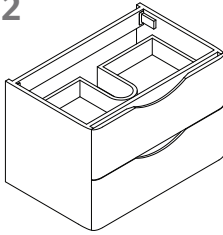

SA700

Features:

- ▶ European contemporary Italian design
- ▶ Certified premium quality melamine
- ▶ Soft close hardware
- ▶ Space saving drawers to accommodate plumbing
- ▶ High quality cast-polymer washbasins
- ▶ Matching LED mirrors with 7500 brightness
- ▶ UL approved LED mirrors with 3 prong plug
- ▶ Ready-made for fast installation

SA700-1

SA700-2

SA700-3

SA700-4

SAN REMO-SA700 SPECIFICATIONS:

SA700-1 BASIN	SA700-2 VANITY	SA700-3 MIRROR	SA700-4 SIDE CABINET
700mm x 478mm x 130mm	700mm x 458mm x 450mm	700mm x 48mm x 700mm	400mm x 300mm x 1500mm