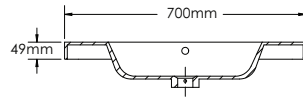

SA700

Features:

- ▶ European contemporary Italian design
- ▶ Certified premium quality melamine
- ▶ Soft close hardware
- ▶ Space saving drawers to accommodate plumbing
- ▶ High quality cast-polymer washbasins
- ▶ Matching LED mirrors with 7500 brightness
- ▶ UL approved LED mirrors with 3 prong plug
- ▶ Ready-made for fast installation

SA700-1

SA700-2

SA700-3

SA700-4

SAN REMO-SA700 SPECIFICATIONS:

SA700-1 BASIN	SA700-2 VANITY	SA700-3 MIRROR	SA700-4 SIDE CABINET
700mm x 478mm x 130mm	700mm x 458mm x 450mm	700mm x 48mm x 700mm	400mm x 300mm x 1500mm