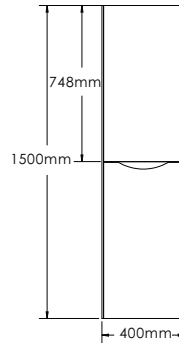

SA700-1

SA700-2

SA700-3

SA700-4

SAN REMO-SA700 SPECIFICATIONS:

SA700-1 BASIN	SA700-2 VANITY	SA700-3 MIRROR	SA700-4 SIDE CABINET
700mm x 478mm x 130mm	700mm x 458mm x 450mm	700mm x 48mm x 700mm	400mm x 300mm x 1500mm