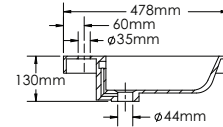

SA700-1

SA700-2

SA700-3

SA700-4

SAN REMO-SA700 SPECIFICATIONS:

SA700-1 BASIN	SA700-2 VANITY	SA700-3 MIRROR	SA700-4 SIDE CABINET
700mm x 478mm x 130mm	700mm x 458mm x 450mm	700mm x 48mm x 700mm	400mm x 300mm x 1500mm