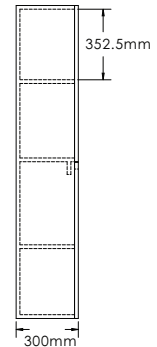

SA700-1

SA700-2

SA700-3

SA700-4

SAN REMO-SA700 SPECIFICATIONS:

SA700-1 BASIN	SA700-2 VANITY	SA700-3 MIRROR	SA700-4 SIDE CABINET
700mm x 478mm x 130mm	700mm x 458mm x 450mm	700mm x 48mm x 700mm	400mm x 300mm x 1500mm