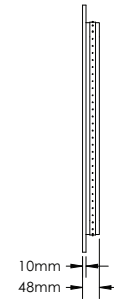

SA700-1

SA700-2

SA700-3

SA700-4

SAN REMO-SA700 SPECIFICATIONS:

SA700-1 BASIN	SA700-2 VANITY	SA700-3 MIRROR	SA700-4 SIDE CABINET
700mm x 478mm x 130mm	700mm x 458mm x 450mm	700mm x 48mm x 700mm	400mm x 300mm x 1500mm