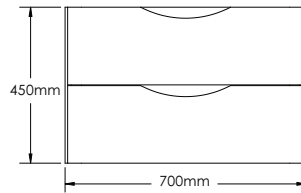

SA700

Features:

- ▶ European contemporary Italian design
- ▶ Certified premium quality melamine
- ▶ Soft close hardware
- ▶ Space saving drawers to accommodate plumbing
- ▶ High quality cast-polymer washbasins
- ▶ Matching LED mirrors with 7500 brightness
- ▶ UL approved LED mirrors with 3 prong plug
- ▶ Ready-made for fast installation

SA700-1

SA700-2

SA700-3

SA700-4

SAN REMO-SA700 SPECIFICATIONS:

SA700-1 BASIN	SA700-2 VANITY	SA700-3 MIRROR	SA700-4 SIDE CABINET
700mm x 478mm x 130mm	700mm x 458mm x 450mm	700mm x 48mm x 700mm	400mm x 300mm x 1500mm