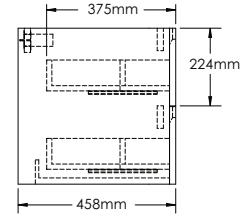

SA700-1

SA700-2

SA700-3

SA700-4

SAN REMO-SA700 SPECIFICATIONS:

SA700-1 BASIN	SA700-2 VANITY	SA700-3 MIRROR	SA700-4 SIDE CABINET
700mm x 478mm x 130mm	700mm x 458mm x 450mm	700mm x 48mm x 700mm	400mm x 300mm x 1500mm