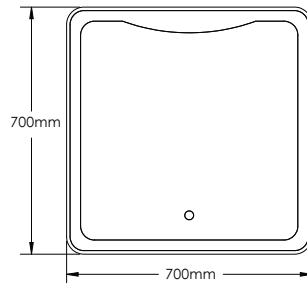

SA700-1

SA700-2

SA700-3

SA700-4

SAN REMO-SA700 SPECIFICATIONS:

SA700-1 BASIN	SA700-2 VANITY	SA700-3 MIRROR	SA700-4 SIDE CABINET
700mm x 478mm x 130mm	700mm x 458mm x 450mm	700mm x 48mm x 700mm	400mm x 300mm x 1500mm