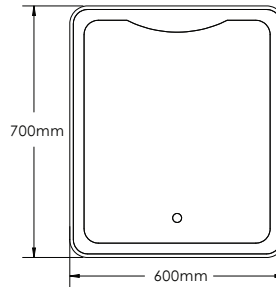

SA600-1

SA600-2

SA600-3

SA600-4

SAN REMO-SA600 SPECIFICATIONS:

SA600-1 BASIN	SA600-2 VANITY	SA600-3 MIRROR	SA600-4 SIDE CABINET
600mm x 478mm x 126mm	600mm x 458mm x 450mm	600mm x 48mm x 700mm	400mm x 300mm x 1500mm