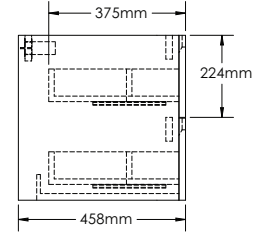

SA600-1

SA600-2

SA600-3

SA600-4

SAN REMO-SA600 SPECIFICATIONS:

SA600-1 BASIN	SA600-2 VANITY	SA600-3 MIRROR	SA600-4 SIDE CABINET
600mm x 478mm x 126mm	600mm x 458mm x 450mm	600mm x 48mm x 700mm	400mm x 300mm x 1500mm