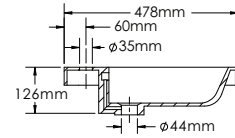

SA600-1

SA600-2

SA600-3

SA600-4

SAN REMO-SA600 SPECIFICATIONS:

SA600-1 BASIN	SA600-2 VANITY	SA600-3 MIRROR	SA600-4 SIDE CABINET
600mm x 478mm x 126mm	600mm x 458mm x 450mm	600mm x 48mm x 700mm	400mm x 300mm x 1500mm