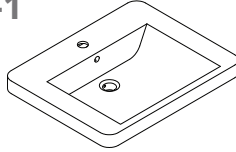

SA600-1

SA600-2

SA600-3

SA600-4

SAN REMO-SA600 SPECIFICATIONS:

SA600-1 BASIN	SA600-2 VANITY	SA600-3 MIRROR	SA600-4 SIDE CABINET
600mm x 478mm x 126mm	600mm x 458mm x 450mm	600mm x 48mm x 700mm	400mm x 300mm x 1500mm