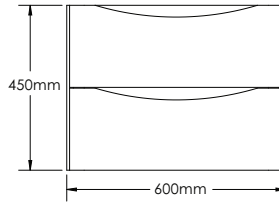

SA600-1

SA600-2

SA600-3

SA600-4

SAN REMO-SA600 SPECIFICATIONS:

SA600-1 BASIN	SA600-2 VANITY	SA600-3 MIRROR	SA600-4 SIDE CABINET
600mm x 478mm x 126mm	600mm x 458mm x 450mm	600mm x 48mm x 700mm	400mm x 300mm x 1500mm