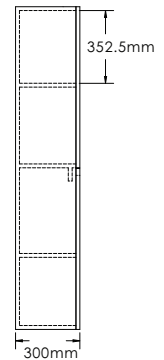

### SAN REMO-SA600 SPECIFICATIONS:

SA600-1 BASIN	SA600-2 VANITY	SA600-3 MIRROR	SA600-4 SIDE CABINET
600mm x 478mm x 126mm	600mm x 458mm x 450mm	600mm x 48mm x 700mm	400mm x 300mm x 1500mm