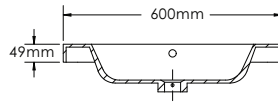

SA600-1

SA600-2

SA600-3

SA600-4

SAN REMO-SA600 SPECIFICATIONS:

SA600-1 BASIN	SA600-2 VANITY	SA600-3 MIRROR	SA600-4 SIDE CABINET
600mm x 478mm x 126mm	600mm x 458mm x 450mm	600mm x 48mm x 700mm	400mm x 300mm x 1500mm