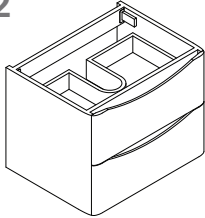

SA600-1

SA600-2

SA600-3

SA600-4

SAN REMO-SA600 SPECIFICATIONS:

SA600-1 BASIN	SA600-2 VANITY	SA600-3 MIRROR	SA600-4 SIDE CABINET
600mm x 478mm x 126mm	600mm x 458mm x 450mm	600mm x 48mm x 700mm	400mm x 300mm x 1500mm