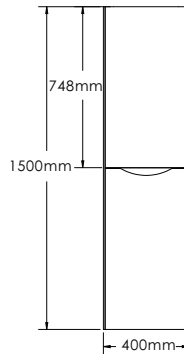

### SAN REMO-SA600 SPECIFICATIONS:

SA600-1 BASIN	SA600-2 VANITY	SA600-3 MIRROR	SA600-4 SIDE CABINET
600mm x 478mm x 126mm	600mm x 458mm x 450mm	600mm x 48mm x 700mm	400mm x 300mm x 1500mm