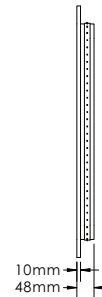

SA600-1

SA600-2

SA600-3

SA600-4

SAN REMO-SA600 SPECIFICATIONS:

SA600-1 BASIN	SA600-2 VANITY	SA600-3 MIRROR	SA600-4 SIDE CABINET
600mm x 478mm x 126mm	600mm x 458mm x 450mm	600mm x 48mm x 700mm	400mm x 300mm x 1500mm