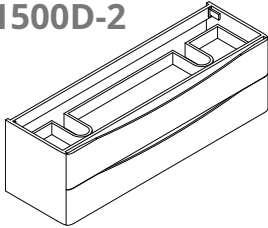

SA1500D

Features:

- ▶ European contemporary Italian design
- ▶ Certified premium quality melamine
- ▶ Soft close hardware
- ▶ Space saving drawers to accommodate plumbing
- ▶ High quality cast-polymer washbasins
- ▶ Matching LED mirrors with 7500 brightness
- ▶ UL approved LED mirrors with 3 prong plug
- ▶ Ready-made for fast installation

SA1500D-1

SA1500D-2

SA1500D-3

SA1500D-4

SAN REMO-SA1500D SPECIFICATIONS:

SA1500D-1 BASIN	SA1500D-2 VANITY	SA1500D-3 MIRROR	SA1500D-4 SIDE CABINET
1500mm x 478mm x 130mm	1500mm x 458mm x 450mm	1500mm x 48mm x 700mm	400mm x 300mm x 1500mm