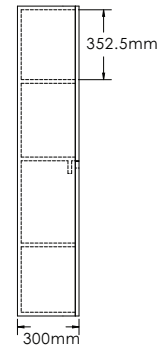

SA1500D-1

SA1500D-2

SA1500D-3

SA1500D-4

SAN REMO-SA1500D SPECIFICATIONS:

SA1500D-1 BASIN	SA1500D-2 VANITY	SA1500D-3 MIRROR	SA1500D-4 SIDE CABINET
1500mm x 478mm x 130mm	1500mm x 458mm x 450mm	1500mm x 48mm x 700mm	400mm x 300mm x 1500mm