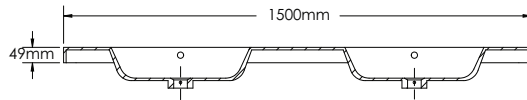

SA1500D

Features:

- ▶ European contemporary Italian design
- ▶ Certified premium quality melamine
- ▶ Soft close hardware
- ▶ Space saving drawers to accommodate plumbing
- ▶ High quality cast-polymer washbasins
- ▶ Matching LED mirrors with 7500 brightness
- ▶ UL approved LED mirrors with 3 prong plug
- ▶ Ready-made for fast installation

SA1500D-1

SA1500D-2

SA1500D-3

SA1500D-4

SAN REMO-SA1500D SPECIFICATIONS:

SA1500D-1 BASIN	SA1500D-2 VANITY	SA1500D-3 MIRROR	SA1500D-4 SIDE CABINET
1500mm x 478mm x 130mm	1500mm x 458mm x 450mm	1500mm x 48mm x 700mm	400mm x 300mm x 1500mm