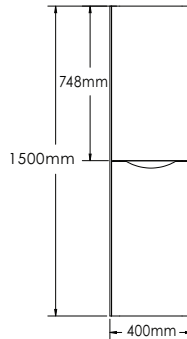

SA1500D-1

SA1500D-2

SA1500D-3

SA1500D-4

SAN REMO-SA1500D SPECIFICATIONS:

SA1500D-1 BASIN	SA1500D-2 VANITY	SA1500D-3 MIRROR	SA1500D-4 SIDE CABINET
1500mm x 478mm x 130mm	1500mm x 458mm x 450mm	1500mm x 48mm x 700mm	400mm x 300mm x 1500mm