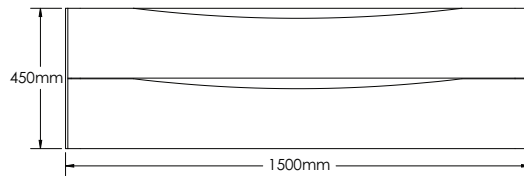

SA1500D

Features:

- ▶ European contemporary Italian design
- ▶ Certified premium quality melamine
- ▶ Soft close hardware
- ▶ Space saving drawers to accommodate plumbing
- ▶ High quality cast-polymer washbasins
- ▶ Matching LED mirrors with 7500 brightness
- ▶ UL approved LED mirrors with 3 prong plug
- ▶ Ready-made for fast installation

SA1500D-1

SA1500D-2

SA1500D-3

SA1500D-4

SAN REMO-SA1500D SPECIFICATIONS:

SA1500D-1 BASIN	SA1500D-2 VANITY	SA1500D-3 MIRROR	SA1500D-4 SIDE CABINET
1500mm x 478mm x 130mm	1500mm x 458mm x 450mm	1500mm x 48mm x 700mm	400mm x 300mm x 1500mm