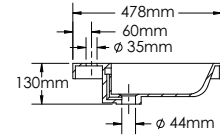

SA1500D-1

SA1500D-2

SA1500D-3

SA1500D-4

SAN REMO-SA1500D SPECIFICATIONS:

SA1500D-1 BASIN	SA1500D-2 VANITY	SA1500D-3 MIRROR	SA1500D-4 SIDE CABINET
1500mm x 478mm x 130mm	1500mm x 458mm x 450mm	1500mm x 48mm x 700mm	400mm x 300mm x 1500mm