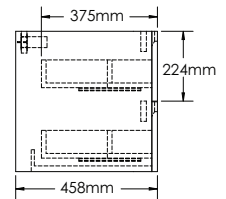

SA1500D-1

SA1500D-2

SA1500D-3

SA1500D-4

SAN REMO-SA1500D SPECIFICATIONS:

SA1500D-1 BASIN	SA1500D-2 VANITY	SA1500D-3 MIRROR	SA1500D-4 SIDE CABINET
1500mm x 478mm x 130mm	1500mm x 458mm x 450mm	1500mm x 48mm x 700mm	400mm x 300mm x 1500mm