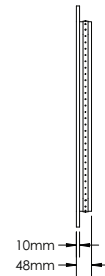

SA1500D-1

SA1500D-2

SA1500D-3

SA1500D-4

SAN REMO-SA1500D SPECIFICATIONS:

SA1500D-1 BASIN	SA1500D-2 VANITY	SA1500D-3 MIRROR	SA1500D-4 SIDE CABINET
1500mm x 478mm x 130mm	1500mm x 458mm x 450mm	1500mm x 48mm x 700mm	400mm x 300mm x 1500mm