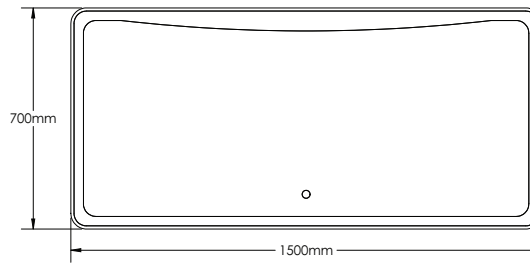

SA1500D-1

SA1500D-2

SA1500D-3

SA1500D-4

SAN REMO-SA1500D SPECIFICATIONS:

SA1500D-1 BASIN	SA1500D-2 VANITY	SA1500D-3 MIRROR	SA1500D-4 SIDE CABINET
1500mm x 478mm x 130mm	1500mm x 458mm x 450mm	1500mm x 48mm x 700mm	400mm x 300mm x 1500mm