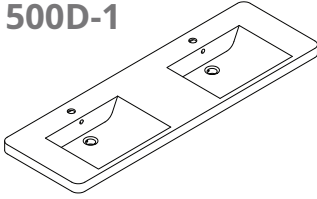

SA1500D

Features:

- ▶ European contemporary Italian design
- ▶ Certified premium quality melamine
- ▶ Soft close hardware
- ▶ Space saving drawers to accommodate plumbing
- ▶ High quality cast-polymer washbasins
- ▶ Matching LED mirrors with 7500 brightness
- ▶ UL approved LED mirrors with 3 prong plug
- ▶ Ready-made for fast installation

SA1500D-1

SA1500D-2

SA1500D-3

SA1500D-4

SAN REMO-SA1500D SPECIFICATIONS:

SA1500D-1 BASIN	SA1500D-2 VANITY	SA1500D-3 MIRROR	SA1500D-4 SIDE CABINET
1500mm x 478mm x 130mm	1500mm x 458mm x 450mm	1500mm x 48mm x 700mm	400mm x 300mm x 1500mm