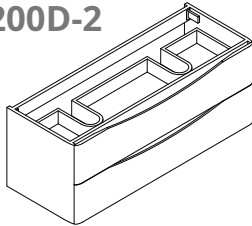

SA1200D

Features:

- ▶ European contemporary Italian design
- ▶ Certified premium quality melamine
- ▶ Soft close hardware
- ▶ Space saving drawers to accommodate plumbing
- ▶ High quality cast-polymer washbasins
- ▶ Matching LED mirrors with 7500 brightness
- ▶ UL approved LED mirrors with 3 prong plug
- ▶ Ready-made for fast installation

SA1200D-1

SA1200D-2

SA1200D-3

SA1200D-4

SAN REMO-SA1200D SPECIFICATIONS:

SA1200D-1 BASIN	SA1200D-2 VANITY	SA1200D-3 MIRROR	SA1200D-4 SIDE CABINET
1200mm x 478mm x 130mm	1200mm x 458mm x 450mm	1200mm x 48mm x 700mm	400mm x 300mm x 1500mm