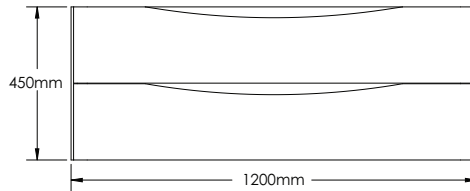

SA1200D

Features:

- ▶ European contemporary Italian design
- ▶ Certified premium quality melamine
- ▶ Soft close hardware
- ▶ Space saving drawers to accommodate plumbing
- ▶ High quality cast-polymer washbasins
- ▶ Matching LED mirrors with 7500 brightness
- ▶ UL approved LED mirrors with 3 prong plug
- ▶ Ready-made for fast installation

SA1200D-1

SA1200D-2

SA1200D-3

SA1200D-4

SAN REMO-SA1200D SPECIFICATIONS:

SA1200D-1 BASIN	SA1200D-2 VANITY	SA1200D-3 MIRROR	SA1200D-4 SIDE CABINET
1200mm x 478mm x 130mm	1200mm x 458mm x 450mm	1200mm x 48mm x 700mm	400mm x 300mm x 1500mm