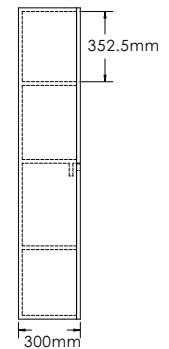

SA1200D-1

SA1200D-2

SA1200D-3

SA1200D-4

SAN REMO-SA1200D SPECIFICATIONS:

SA1200D-1 BASIN	SA1200D-2 VANITY	SA1200D-3 MIRROR	SA1200D-4 SIDE CABINET
1200mm x 478mm x 130mm	1200mm x 458mm x 450mm	1200mm x 48mm x 700mm	400mm x 300mm x 1500mm