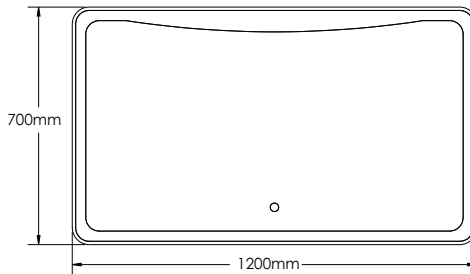

SA1200D-1

SA1200D-2

SA1200D-3

SA1200D-4

SAN REMO-SA1200D SPECIFICATIONS:

SA1200D-1 BASIN	SA1200D-2 VANITY	SA1200D-3 MIRROR	SA1200D-4 SIDE CABINET
1200mm x 478mm x 130mm	1200mm x 458mm x 450mm	1200mm x 48mm x 700mm	400mm x 300mm x 1500mm