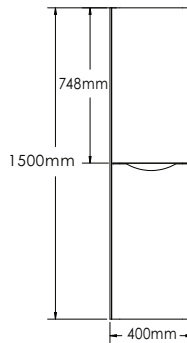

SA1200D-1

SA1200D-2

SA1200D-3

SA1200D-4

SAN REMO-SA1200D SPECIFICATIONS:

SA1200D-1 BASIN	SA1200D-2 VANITY	SA1200D-3 MIRROR	SA1200D-4 SIDE CABINET
1200mm x 478mm x 130mm	1200mm x 458mm x 450mm	1200mm x 48mm x 700mm	400mm x 300mm x 1500mm