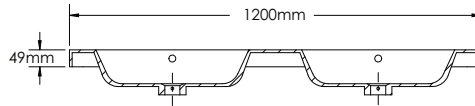

SA1200D

Features:

- ▶ European contemporary Italian design
- ▶ Certified premium quality melamine
- ▶ Soft close hardware
- ▶ Space saving drawers to accommodate plumbing
- ▶ High quality cast-polymer washbasins
- ▶ Matching LED mirrors with 7500 brightness
- ▶ UL approved LED mirrors with 3 prong plug
- ▶ Ready-made for fast installation

SA1200D-1

SA1200D-2

SA1200D-3

SA1200D-4

SAN REMO-SA1200D SPECIFICATIONS:

SA1200D-1 BASIN	SA1200D-2 VANITY	SA1200D-3 MIRROR	SA1200D-4 SIDE CABINET
1200mm x 478mm x 130mm	1200mm x 458mm x 450mm	1200mm x 48mm x 700mm	400mm x 300mm x 1500mm