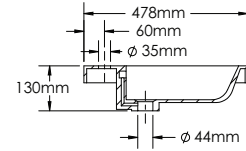

SA1200D

Features:

- ▶ European contemporary Italian design
- ▶ Certified premium quality melamine
- ▶ Soft close hardware
- ▶ Space saving drawers to accommodate plumbing
- ▶ High quality cast-polymer washbasins
- ▶ Matching LED mirrors with 7500 brightness
- ▶ UL approved LED mirrors with 3 prong plug
- ▶ Ready-made for fast installation

SA1200D-1

SA1200D-2

SA1200D-3

SA1200D-4

SAN REMO-SA1200D SPECIFICATIONS:

SA1200D-1 BASIN	SA1200D-2 VANITY	SA1200D-3 MIRROR	SA1200D-4 SIDE CABINET
1200mm x 478mm x 130mm	1200mm x 458mm x 450mm	1200mm x 48mm x 700mm	400mm x 300mm x 1500mm