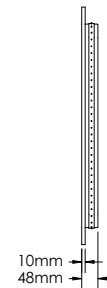

SA1200D-1

SA1200D-2

SA1200D-3

SA1200D-4

SAN REMO-SA1200D SPECIFICATIONS:

SA1200D-1 BASIN	SA1200D-2 VANITY	SA1200D-3 MIRROR	SA1200D-4 SIDE CABINET
1200mm x 478mm x 130mm	1200mm x 458mm x 450mm	1200mm x 48mm x 700mm	400mm x 300mm x 1500mm