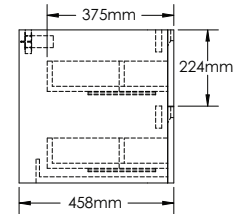

SA1200D-1

SA1200D-2

SA1200D-3

SA1200D-4

SAN REMO-SA1200D SPECIFICATIONS:

SA1200D-1 BASIN	SA1200D-2 VANITY	SA1200D-3 MIRROR	SA1200D-4 SIDE CABINET
1200mm x 478mm x 130mm	1200mm x 458mm x 450mm	1200mm x 48mm x 700mm	400mm x 300mm x 1500mm