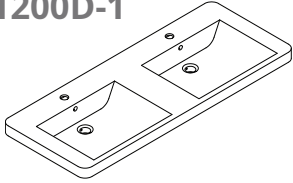

SA1200D

Features:

- ▶ European contemporary Italian design
- ▶ Certified premium quality melamine
- ▶ Soft close hardware
- ▶ Space saving drawers to accommodate plumbing
- ▶ High quality cast-polymer washbasins
- ▶ Matching LED mirrors with 7500 brightness
- ▶ UL approved LED mirrors with 3 prong plug
- ▶ Ready-made for fast installation

SA1200D-1

SA1200D-2

SA1200D-3

SA1200D-4

SAN REMO-SA1200D SPECIFICATIONS:

SA1200D-1 BASIN	SA1200D-2 VANITY	SA1200D-3 MIRROR	SA1200D-4 SIDE CABINET
1200mm x 478mm x 130mm	1200mm x 458mm x 450mm	1200mm x 48mm x 700mm	400mm x 300mm x 1500mm