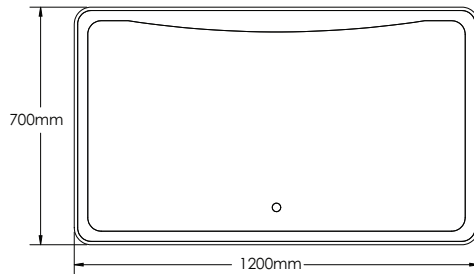

SA1200-1

SA1200-2

SA1200-3

SA1200-4

SAN REMO-SA1200 SPECIFICATIONS:

SA1200-1 BASIN	SA1200-2 VANITY	SA1200-3 MIRROR	SA1200-4 SIDE CABINET
1200mm x 478mm x 130mm	1200mm x 458mm x 450mm	1200mm x 48mm x 700mm	400mm x 300mm x 1500mm