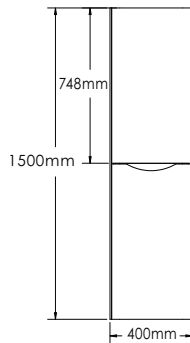

SA1200-1

SA1200-2

SA1200-3

SA1200-4

SAN REMO-SA1200 SPECIFICATIONS:

SA1200-1 BASIN	SA1200-2 VANITY	SA1200-3 MIRROR	SA1200-4 SIDE CABINET
1200mm x 478mm x 130mm	1200mm x 458mm x 450mm	1200mm x 48mm x 700mm	400mm x 300mm x 1500mm