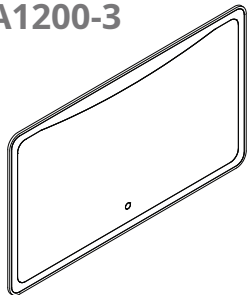

SA1200

Features:

- ▶ European contemporary Italian design
- ▶ Certified premium quality melamine
- ▶ Soft close hardware
- ▶ Space saving drawers to accommodate plumbing
- ▶ High quality cast-polymer washbasins
- ▶ Matching LED mirrors with 7500 brightness
- ▶ UL approved LED mirrors with 3 prong plug
- ▶ Ready-made for fast installation

SA1200-1

SA1200-2

SA1200-3

SA1200-4

SAN REMO-SA1200 SPECIFICATIONS:

SA1200-1 BASIN	SA1200-2 VANITY	SA1200-3 MIRROR	SA1200-4 SIDE CABINET
1200mm x 478mm x 130mm	1200mm x 458mm x 450mm	1200mm x 48mm x 700mm	400mm x 300mm x 1500mm