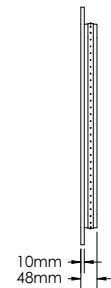

SA1200-1

SA1200-2

SA1200-3

SA1200-4

SAN REMO-SA1200 SPECIFICATIONS:

SA1200-1 BASIN	SA1200-2 VANITY	SA1200-3 MIRROR	SA1200-4 SIDE CABINET
1200mm x 478mm x 130mm	1200mm x 458mm x 450mm	1200mm x 48mm x 700mm	400mm x 300mm x 1500mm