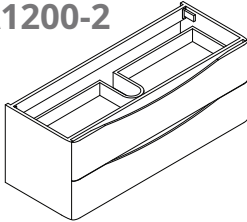

SA1200

Features:

- ▶ European contemporary Italian design
- ▶ Certified premium quality melamine
- ▶ Soft close hardware
- ▶ Space saving drawers to accommodate plumbing
- ▶ High quality cast-polymer washbasins
- ▶ Matching LED mirrors with 7500 brightness
- ▶ UL approved LED mirrors with 3 prong plug
- ▶ Ready-made for fast installation

SA1200-1

SA1200-2

SA1200-3

SA1200-4

SAN REMO-SA1200 SPECIFICATIONS:

SA1200-1 BASIN	SA1200-2 VANITY	SA1200-3 MIRROR	SA1200-4 SIDE CABINET
1200mm x 478mm x 130mm	1200mm x 458mm x 450mm	1200mm x 48mm x 700mm	400mm x 300mm x 1500mm