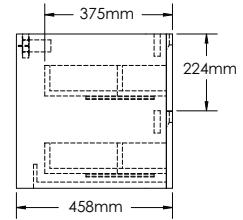

SA1200-1

SA1200-2

SA1200-3

SA1200-4

SAN REMO-SA1200 SPECIFICATIONS:

SA1200-1 BASIN	SA1200-2 VANITY	SA1200-3 MIRROR	SA1200-4 SIDE CABINET
1200mm x 478mm x 130mm	1200mm x 458mm x 450mm	1200mm x 48mm x 700mm	400mm x 300mm x 1500mm