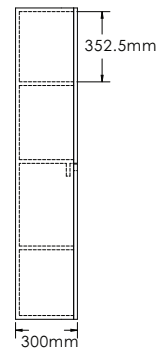

SA1200-1

SA1200-2

SA1200-3

SA1200-4

SAN REMO-SA1200 SPECIFICATIONS:

SA1200-1 BASIN	SA1200-2 VANITY	SA1200-3 MIRROR	SA1200-4 SIDE CABINET
1200mm x 478mm x 130mm	1200mm x 458mm x 450mm	1200mm x 48mm x 700mm	400mm x 300mm x 1500mm