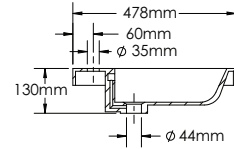

SA1200

Features:

- ▶ European contemporary Italian design
- ▶ Certified premium quality melamine
- ▶ Soft close hardware
- ▶ Space saving drawers to accommodate plumbing
- ▶ High quality cast-polymer washbasins
- ▶ Matching LED mirrors with 7500 brightness
- ▶ UL approved LED mirrors with 3 prong plug
- ▶ Ready-made for fast installation

SA1200-1

SA1200-2

SA1200-3

SA1200-4

SAN REMO-SA1200 SPECIFICATIONS:

SA1200-1 BASIN	SA1200-2 VANITY	SA1200-3 MIRROR	SA1200-4 SIDE CABINET
1200mm x 478mm x 130mm	1200mm x 458mm x 450mm	1200mm x 48mm x 700mm	400mm x 300mm x 1500mm