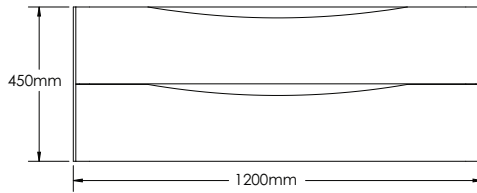

SA1200

Features:

- ▶ European contemporary Italian design
- ▶ Certified premium quality melamine
- ▶ Soft close hardware
- ▶ Space saving drawers to accommodate plumbing
- ▶ High quality cast-polymer washbasins
- ▶ Matching LED mirrors with 7500 brightness
- ▶ UL approved LED mirrors with 3 prong plug
- ▶ Ready-made for fast installation

SA1200-1

SA1200-2

SA1200-3

SA1200-4

SAN REMO-SA1200 SPECIFICATIONS:

SA1200-1 BASIN	SA1200-2 VANITY	SA1200-3 MIRROR	SA1200-4 SIDE CABINET
1200mm x 478mm x 130mm	1200mm x 458mm x 450mm	1200mm x 48mm x 700mm	400mm x 300mm x 1500mm