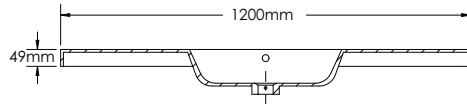

SA1200

Features:

- ▶ European contemporary Italian design
- ▶ Certified premium quality melamine
- ▶ Soft close hardware
- ▶ Space saving drawers to accommodate plumbing
- ▶ High quality cast-polymer washbasins
- ▶ Matching LED mirrors with 7500 brightness
- ▶ UL approved LED mirrors with 3 prong plug
- ▶ Ready-made for fast installation

SA1200-1

SA1200-2

SA1200-3

SA1200-4

SAN REMO-SA1200 SPECIFICATIONS:

SA1200-1 BASIN	SA1200-2 VANITY	SA1200-3 MIRROR	SA1200-4 SIDE CABINET
1200mm x 478mm x 130mm	1200mm x 458mm x 450mm	1200mm x 48mm x 700mm	400mm x 300mm x 1500mm