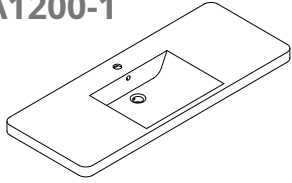

SA1200

Features:

- ▶ European contemporary Italian design
- ▶ Certified premium quality melamine
- ▶ Soft close hardware
- ▶ Space saving drawers to accommodate plumbing
- ▶ High quality cast-polymer washbasins
- ▶ Matching LED mirrors with 7500 brightness
- ▶ UL approved LED mirrors with 3 prong plug
- ▶ Ready-made for fast installation

SA1200-1

SA1200-2

SA1200-3

SA1200-4

SAN REMO-SA1200 SPECIFICATIONS:

SA1200-1 BASIN	SA1200-2 VANITY	SA1200-3 MIRROR	SA1200-4 SIDE CABINET
1200mm x 478mm x 130mm	1200mm x 458mm x 450mm	1200mm x 48mm x 700mm	400mm x 300mm x 1500mm