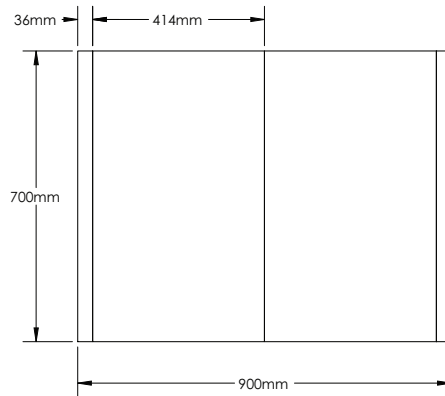

Finishes:

P. White	Wenge	Walnut
L. Oak	P. Grey	B. Wood
L. Walnut	S. Oak	P. Black
S. Grey	G. Walnut	G. Oak
Oak	Alamo Oak	Oak I
Oak II		

RI900-1

RI900-2

RI900-3

RIMINI-RI900 SPECIFICATIONS:

RI900-1 BASIN	RI900-2 VANITY	RI900-3 MIRROR CABINET
900mm x 480mm x 110mm	900mm x 476mm x 493mm	900mm x 160mm x 700mm