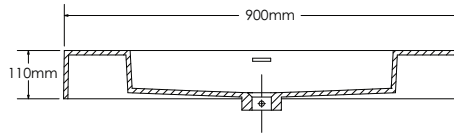

RI900

Features:

- ▶ European contemporary Italian design
- ▶ Certified premium quality melamine
- ▶ Soft close hardware
- ▶ Space saving drawers to accommodate plumbing
- ▶ High quality cast-polymer washbasins
- ▶ Matching mirrors and medicine cabinets available
- ▶ Ready-made for fast installation

Finishes:

P. White	Wenge	Walnut
L. Oak	P. Grey	B. Wood
L. Walnut	S. Oak	P. Black
S. Grey	G. Walnut	G. Oak
Oak	Alamo Oak	Oak I
Oak II		

RI900-1

RI900-2

RI900-3

RIMINI-RI900 SPECIFICATIONS:

RI900-1 BASIN	RI900-2 VANITY	RI900-3 MIRROR CABINET
900mm x 480mm x 110mm	900mm x 476mm x 493mm	900mm x 160mm x 700mm