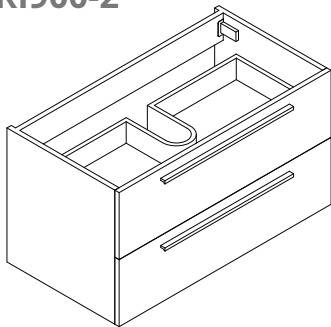

RI900

Features:

- ▶ European contemporary Italian design
- ▶ Certified premium quality melamine
- ▶ Soft close hardware
- ▶ Space saving drawers to accommodate plumbing
- ▶ High quality cast-polymer washbasins
- ▶ Matching mirrors and medicine cabinets available
- ▶ Ready-made for fast installation

Finishes:

P. White	Wenge	Walnut
L. Oak	P. Grey	B. Wood
L. Walnut	S. Oak	P. Black
S. Grey	G. Walnut	G. Oak
Oak	Alamo Oak	Oak I
Oak II		

RI900-1

RI900-2

RI900-3

RIMINI-RI900 SPECIFICATIONS:

RI900-1 BASIN	RI900-2 VANITY	RI900-3 MIRROR CABINET
900mm x 480mm x 110mm	900mm x 476mm x 493mm	900mm x 160mm x 700mm