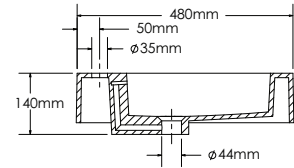

Finishes:

P. White	Wenge	Walnut
L. Oak	P. Grey	B. Wood
L. Walnut	S. Oak	P. Black
S. Grey	G. Walnut	G. Oak
Oak	Alamo Oak	Oak I
Oak II		

RI900-1

RI900-2

RI900-3

RIMINI-RI900 SPECIFICATIONS:

RI900-1 BASIN	RI900-2 VANITY	RI900-3 MIRROR CABINET
900mm x 480mm x 110mm	900mm x 476mm x 493mm	900mm x 160mm x 700mm