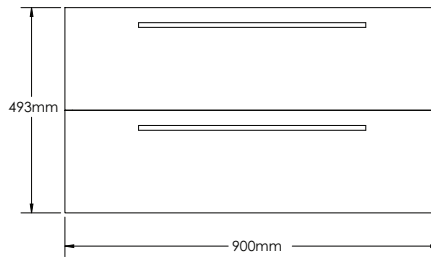

RI900

Features:

- ▶ European contemporary Italian design
- ▶ Certified premium quality melamine
- ▶ Soft close hardware
- ▶ Space saving drawers to accommodate plumbing
- ▶ High quality cast-polymer washbasins
- ▶ Matching mirrors and medicine cabinets available
- ▶ Ready-made for fast installation

Finishes:

P. White	Wenge	Walnut
L. Oak	P. Grey	B. Wood
L. Walnut	S. Oak	P. Black
S. Grey	G. Walnut	G. Oak
Oak	Alamo Oak	Oak I
Oak II		

RI900-1

RI900-2

RI900-3

RIMINI-RI900 SPECIFICATIONS:

RI900-1 BASIN	RI900-2 VANITY	RI900-3 MIRROR CABINET
900mm x 480mm x 110mm	900mm x 476mm x 493mm	900mm x 160mm x 700mm