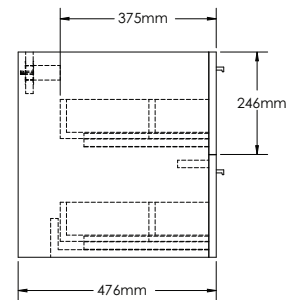

Finishes:

P. White	Wenge	Walnut
L. Oak	P. Grey	B. Wood
L. Walnut	S. Oak	P. Black
S. Grey	G. Walnut	G. Oak
Oak	Alamo Oak	Oak I
Oak II		

RI900-1

RI900-2

RI900-3

RIMINI-RI900 SPECIFICATIONS:

RI900-1 BASIN	RI900-2 VANITY	RI900-3 MIRROR CABINET
900mm x 480mm x 110mm	900mm x 476mm x 493mm	900mm x 160mm x 700mm