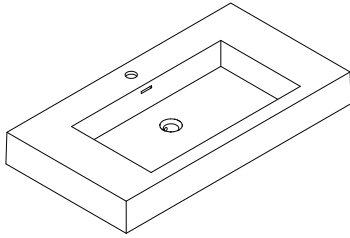

RI900

Features:

- ▶ European contemporary Italian design
- ▶ Certified premium quality melamine
- ▶ Soft close hardware
- ▶ Space saving drawers to accommodate plumbing
- ▶ High quality cast-polymer washbasins
- ▶ Matching mirrors and medicine cabinets available
- ▶ Ready-made for fast installation

Finishes:

P. White	Wenge	Walnut
L. Oak	P. Grey	B. Wood
L. Walnut	S. Oak	P. Black
S. Grey	G. Walnut	G. Oak
Oak	Alamo Oak	Oak I
Oak II		

RI900-1

RI900-2

RI900-3

RIMINI-RI900 SPECIFICATIONS:

RI900-1 BASIN	RI900-2 VANITY	RI900-3 MIRROR CABINET
900mm x 480mm x 110mm	900mm x 476mm x 493mm	900mm x 160mm x 700mm