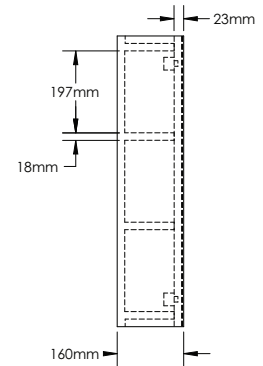

Finishes:

P. White	Wenge	Walnut
L. Oak	P. Grey	B. Wood
L. Walnut	S. Oak	P. Black
S. Grey	G. Walnut	G. Oak
Oak	Alamo Oak	Oak I
Oak II		

RI900-1

RI900-2

RI900-3

RIMINI-RI900 SPECIFICATIONS:

RI900-1 BASIN	RI900-2 VANITY	RI900-3 MIRROR CABINET
900mm x 480mm x 110mm	900mm x 476mm x 493mm	900mm x 160mm x 700mm