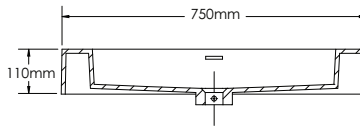

Finishes:

P. White	Wenge	Walnut
L. Oak	P. Grey	B. Wood
L. Walnut	S. Oak	P. Black
S. Grey	G. Walnut	G. Oak
Oak	Alamo Oak	Oak I
Oak II		

RI750-1

RI750-2

RI750-3

RIMINI-RI750 SPECIFICATIONS:

RI750-1 BASIN	RI750-2 VANITY	RI750-3 MIRROR CABINET
750mm x 480mm x 110mm	750mm x 476mm x 493mm	750mm x 160mm x 700mm