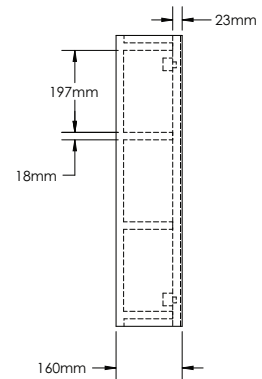

Finishes:

P. White	Wenge	Walnut
L. Oak	P. Grey	B. Wood
L. Walnut	S. Oak	P. Black
S. Grey	G. Walnut	G. Oak
Oak	Alamo Oak	Oak I
Oak II		

RI750-1

RI750-2

RI750-3

RIMINI-RI750 SPECIFICATIONS:

RI750-1 BASIN	RI750-2 VANITY	RI750-3 MIRROR CABINET
750mm x 480mm x 110mm	750mm x 476mm x 493mm	750mm x 160mm x 700mm