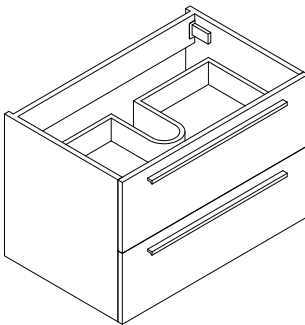

RI750

Features:

- ▶ European contemporary Italian design
- ▶ Certified premium quality melamine
- ▶ Soft close hardware
- ▶ Space saving drawers to accommodate plumbing
- ▶ High quality cast-polymer washbasins
- ▶ Matching mirrors and medicine cabinets available
- ▶ Ready-made for fast installation

Finishes:

P. White	Wenge	Walnut
L. Oak	P. Grey	B. Wood
L. Walnut	S. Oak	P. Black
S. Grey	G. Walnut	G. Oak
Oak	Alamo Oak	Oak I
Oak II		

RI750-1

RI750-2

RI750-3

RIMINI-RI750 SPECIFICATIONS:

RI750-1 BASIN	RI750-2 VANITY	RI750-3 MIRROR CABINET
750mm x 480mm x 110mm	750mm x 476mm x 493mm	750mm x 160mm x 700mm