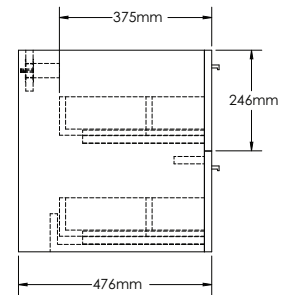

Finishes:

P. White	Wenge	Walnut
L. Oak	P. Grey	B. Wood
L. Walnut	S. Oak	P. Black
S. Grey	G. Walnut	G. Oak
Oak	Alamo Oak	Oak I
Oak II		

RI750-1

RI750-2

RI750-3

RIMINI-RI750 SPECIFICATIONS:

RI750-1 BASIN	RI750-2 VANITY	RI750-3 MIRROR CABINET
750mm x 480mm x 110mm	750mm x 476mm x 493mm	750mm x 160mm x 700mm