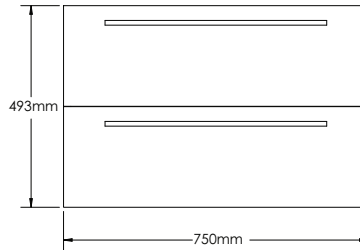

Finishes:

P. White	Wenge	Walnut
L. Oak	P. Grey	B. Wood
L. Walnut	S. Oak	P. Black
S. Grey	G. Walnut	G. Oak
Oak	Alamo Oak	Oak I
Oak II		

RI750-1

RI750-2

RI750-3

RIMINI-RI750 SPECIFICATIONS:

RI750-1 BASIN	RI750-2 VANITY	RI750-3 MIRROR CABINET
750mm x 480mm x 110mm	750mm x 476mm x 493mm	750mm x 160mm x 700mm