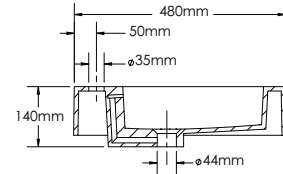

Finishes:

P. White	Wenge	Walnut
L. Oak	P. Grey	B. Wood
L. Walnut	S. Oak	P. Black
S. Grey	G. Walnut	G. Oak
Oak	Alamo Oak	Oak I
Oak II		

RI750-1

RI750-2

RI750-3

RIMINI-RI750 SPECIFICATIONS:

RI750-1 BASIN	RI750-2 VANITY	RI750-3 MIRROR CABINET
750mm x 480mm x 110mm	750mm x 476mm x 493mm	750mm x 160mm x 700mm