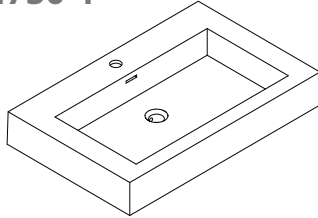

RI750

Features:

- ▶ European contemporary Italian design
- ▶ Certified premium quality melamine
- ▶ Soft close hardware
- ▶ Space saving drawers to accommodate plumbing
- ▶ High quality cast-polymer washbasins
- ▶ Matching mirrors and medicine cabinets available
- ▶ Ready-made for fast installation

Finishes:

P. White	Wenge	Walnut
L. Oak	P. Grey	B. Wood
L. Walnut	S. Oak	P. Black
S. Grey	G. Walnut	G. Oak
Oak	Alamo Oak	Oak I
Oak II		

RI750-1

RI750-2

RI750-3

RIMINI-RI750 SPECIFICATIONS:

RI750-1 BASIN	RI750-2 VANITY	RI750-3 MIRROR CABINET
750mm x 480mm x 110mm	750mm x 476mm x 493mm	750mm x 160mm x 700mm