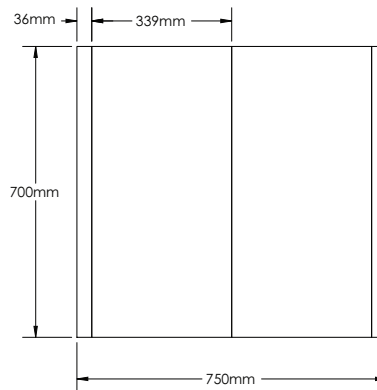

Finishes:

P. White	Wenge	Walnut
L. Oak	P. Grey	B. Wood
L. Walnut	S. Oak	P. Black
S. Grey	G. Walnut	G. Oak
Oak	Alamo Oak	Oak I
Oak II		

RI750-1

RI750-2

RI750-3

RIMINI-RI750 SPECIFICATIONS:

RI750-1 BASIN	RI750-2 VANITY	RI750-3 MIRROR CABINET
750mm x 480mm x 110mm	750mm x 476mm x 493mm	750mm x 160mm x 700mm