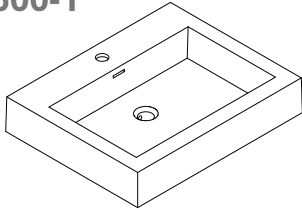

RI600-1

RI600-2

RI600-3

RIMINI-RI600 SPECIFICATIONS:

RI600-1 BASIN	RI600-2 VANITY	RI600-3 MIRROR CABINET
600mm x 480mm x 110mm	600mm x 476mm x 493mm	600mm x 160mm x 700mm