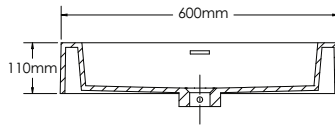

RI600-1

RI600-2

RI600-3

RIMINI-RI600 SPECIFICATIONS:

RI600-1 BASIN	RI600-2 VANITY	RI600-3 MIRROR CABINET
600mm x 480mm x 110mm	600mm x 476mm x 493mm	600mm x 160mm x 700mm