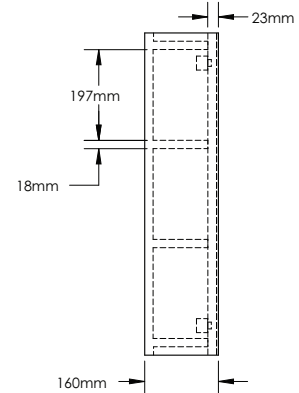

### RIMINI-RI600 SPECIFICATIONS:

RI600-1 BASIN	RI600-2 VANITY	RI600-3 MIRROR CABINET
600mm x 480mm x 110mm	600mm x 476mm x 493mm	600mm x 160mm x 700mm