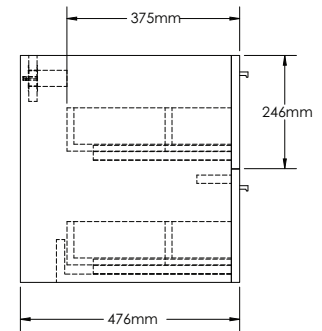

RI600-1

RI600-2

RI600-3

RIMINI-RI600 SPECIFICATIONS:

RI600-1 BASIN	RI600-2 VANITY	RI600-3 MIRROR CABINET
600mm x 480mm x 110mm	600mm x 476mm x 493mm	600mm x 160mm x 700mm