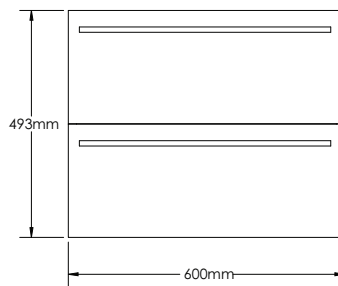

RI600-1

RI600-2

RI600-3

RIMINI-RI600 SPECIFICATIONS:

RI600-1 BASIN	RI600-2 VANITY	RI600-3 MIRROR CABINET
600mm x 480mm x 110mm	600mm x 476mm x 493mm	600mm x 160mm x 700mm