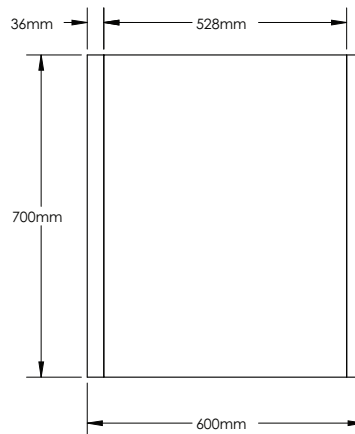

### RIMINI-RI600 SPECIFICATIONS:

RI600-1 BASIN	RI600-2 VANITY	RI600-3 MIRROR CABINET
600mm x 480mm x 110mm	600mm x 476mm x 493mm	600mm x 160mm x 700mm