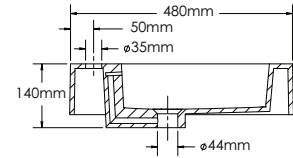

RI600-1

RI600-2

RI600-3

RIMINI-RI600 SPECIFICATIONS:

RI600-1 BASIN	RI600-2 VANITY	RI600-3 MIRROR CABINET
600mm x 480mm x 110mm	600mm x 476mm x 493mm	600mm x 160mm x 700mm