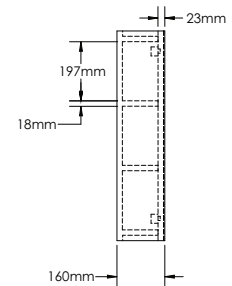

Finishes:

P. White	Wenge	Walnut
L. Oak	P. Grey	B. Wood
L. Walnut	S. Oak	P. Black
S. Grey	G. Walnut	G. Oak
Oak	Alamo Oak	Oak I
Oak II		

RI1800-1

RI1800-2

RI800-3

RIMINI-RI1800 SPECIFICATIONS:

RI1800-1 BASIN	RI1800-2 VANITY	RI1800-3 MIRROR CABINET
1800mm x 480mm x 110mm	1800mm x 476mm x 493mm	1800mm x 160mm x 700mm