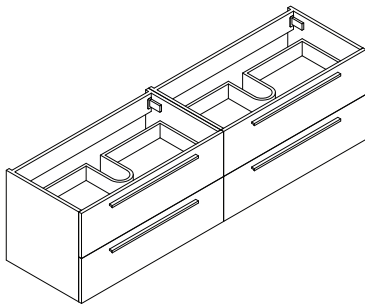

RI1800

Features:

- ▶ European contemporary Italian design
- ▶ Certified premium quality melamine
- ▶ Soft close hardware
- ▶ Space saving drawers to accommodate plumbing
- ▶ High quality cast-polymer washbasins
- ▶ Matching mirrors and medicine cabinets available
- ▶ Ready-made for fast installation

Finishes:

P. White	Wenge	Walnut
L. Oak	P. Grey	B. Wood
L. Walnut	S. Oak	P. Black
S. Grey	G. Walnut	G. Oak
Oak	Alamo Oak	Oak I
Oak II		

RI1800-1

RI1800-2

RI800-3

RIMINI-RI1800 SPECIFICATIONS:

RI1800-1 BASIN	RI1800-2 VANITY	RI1800-3 MIRROR CABINET
1800mm x 480mm x 110mm	1800mm x 476mm x 493mm	1800mm x 160mm x 700mm