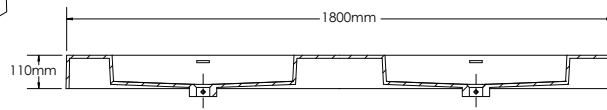

RI1800

Features:

- ▶ European contemporary Italian design
- ▶ Certified premium quality melamine
- ▶ Soft close hardware
- ▶ Space saving drawers to accommodate plumbing
- ▶ High quality cast-polymer washbasins
- ▶ Matching mirrors and medicine cabinets available
- ▶ Ready-made for fast installation

Finishes:

P. White	Wenge	Walnut
L. Oak	P. Grey	B. Wood
L. Walnut	S. Oak	P. Black
S. Grey	G. Walnut	G. Oak
Oak	Alamo Oak	Oak I
Oak II		

RI1800-1

RI1800-2

RI800-3

RIMINI-RI1800 SPECIFICATIONS:

RI1800-1 BASIN	RI1800-2 VANITY	RI1800-3 MIRROR CABINET
1800mm x 480mm x 110mm	1800mm x 476mm x 493mm	1800mm x 160mm x 700mm