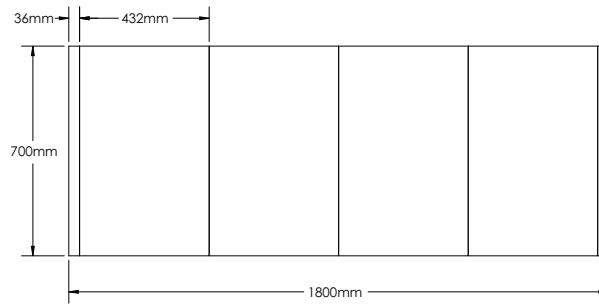

Finishes:

P. White	Wenge	Walnut
L. Oak	P. Grey	B. Wood
L. Walnut	S. Oak	P. Black
S. Grey	G. Walnut	G. Oak
Oak	Alamo Oak	Oak I
Oak II		

RI1800-1

RI1800-2

RI800-3

RIMINI-RI1800 SPECIFICATIONS:

RI1800-1 BASIN	RI1800-2 VANITY	RI1800-3 MIRROR CABINET
1800mm x 480mm x 110mm	1800mm x 476mm x 493mm	1800mm x 160mm x 700mm