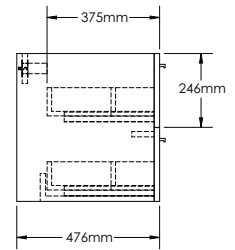

Finishes:

P. White	Wenge	Walnut
L. Oak	P. Grey	B. Wood
L. Walnut	S. Oak	P. Black
S. Grey	G. Walnut	G. Oak
Oak	Alamo Oak	Oak I
Oak II		

RI1800-1

RI1800-2

RI800-3

RIMINI-RI1800 SPECIFICATIONS:

RI1800-1 BASIN	RI1800-2 VANITY	RI1800-3 MIRROR CABINET
1800mm x 480mm x 110mm	1800mm x 476mm x 493mm	1800mm x 160mm x 700mm