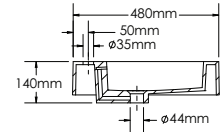

Finishes:

P. White	Wenge	Walnut
L. Oak	P. Grey	B. Wood
L. Walnut	S. Oak	P. Black
S. Grey	G. Walnut	G. Oak
Oak	Alamo Oak	Oak I
Oak II		

RI1800-1

RI1800-2

RI800-3

RIMINI-RI1800 SPECIFICATIONS:

RI1800-1 BASIN	RI1800-2 VANITY	RI1800-3 MIRROR CABINET
1800mm x 480mm x 110mm	1800mm x 476mm x 493mm	1800mm x 160mm x 700mm