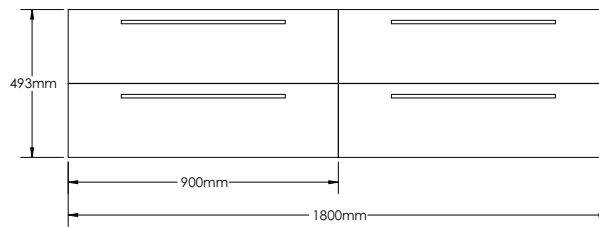

RI1800

Features:

- ▶ European contemporary Italian design
- ▶ Certified premium quality melamine
- ▶ Soft close hardware
- ▶ Space saving drawers to accommodate plumbing
- ▶ High quality cast-polymer washbasins
- ▶ Matching mirrors and medicine cabinets available
- ▶ Ready-made for fast installation

Finishes:

P. White	Wenge	Walnut
L. Oak	P. Grey	B. Wood
L. Walnut	S. Oak	P. Black
S. Grey	G. Walnut	G. Oak
Oak	Alamo Oak	Oak I
Oak II		

RI1800-1

RI1800-2

RI800-3

RIMINI-RI1800 SPECIFICATIONS:

RI1800-1 BASIN	RI1800-2 VANITY	RI1800-3 MIRROR CABINET
1800mm x 480mm x 110mm	1800mm x 476mm x 493mm	1800mm x 160mm x 700mm