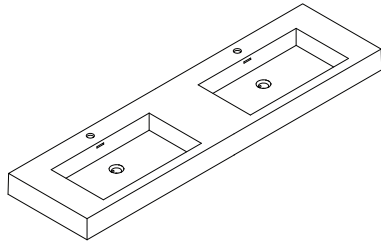

RI1800

Features:

- ▶ European contemporary Italian design
- ▶ Certified premium quality melamine
- ▶ Soft close hardware
- ▶ Space saving drawers to accommodate plumbing
- ▶ High quality cast-polymer washbasins
- ▶ Matching mirrors and medicine cabinets available
- ▶ Ready-made for fast installation

Finishes:

P. White	Wenge	Walnut
L. Oak	P. Grey	B. Wood
L. Walnut	S. Oak	P. Black
S. Grey	G. Walnut	G. Oak
Oak	Alamo Oak	Oak I
Oak II		

RI1800-1

RI1800-2

RI800-3

RIMINI-RI1800 SPECIFICATIONS:

RI1800-1 BASIN	RI1800-2 VANITY	RI1800-3 MIRROR CABINET
1800mm x 480mm x 110mm	1800mm x 476mm x 493mm	1800mm x 160mm x 700mm