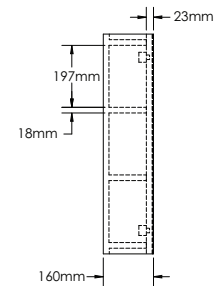

Finishes:

P. White	Wenge	Walnut
L. Oak	P. Grey	B. Wood
L. Walnut	S. Oak	P. Black
S. Grey	G. Walnut	G. Oak
Oak	Alamo Oak	Oak I
Oak II		

RI1500-1

RI1500-2

RI500-3

RIMINI-RI1500 SPECIFICATIONS:

RI1500-1 BASIN	RI1500-2 VANITY	RI1500-3 MIRROR CABINET
1500mm x 480mm x 110mm	1500mm x 476mm x 493mm	1500mm x 160mm x 700mm