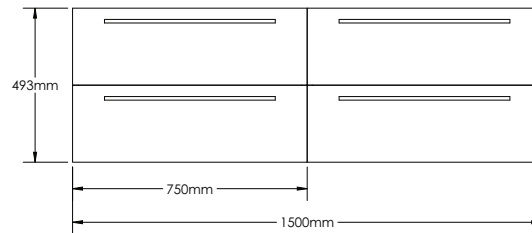

Finishes:

P. White	Wenge	Walnut
L. Oak	P. Grey	B. Wood
L. Walnut	S. Oak	P. Black
S. Grey	G. Walnut	G. Oak
Oak	Alamo Oak	Oak I
Oak II		

RI1500-1

RI1500-2

RI500-3

RIMINI-RI1500 SPECIFICATIONS:

RI1500-1 BASIN	RI1500-2 VANITY	RI1500-3 MIRROR CABINET
1500mm x 480mm x 110mm	1500mm x 476mm x 493mm	1500mm x 160mm x 700mm