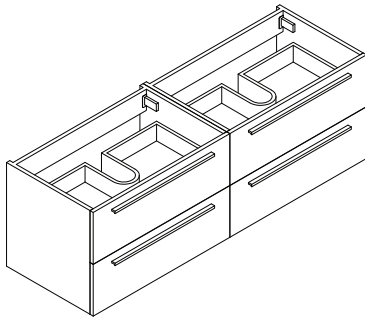

RI1500

Features:

- ▶ European contemporary Italian design
- ▶ Certified premium quality melamine
- ▶ Soft close hardware
- ▶ Space saving drawers to accommodate plumbing
- ▶ High quality cast-polymer washbasins
- ▶ Matching mirrors and medicine cabinets available
- ▶ Ready-made for fast installation

Finishes:

P. White	Wenge	Walnut
L. Oak	P. Grey	B. Wood
L. Walnut	S. Oak	P. Black
S. Grey	G. Walnut	G. Oak
Oak	Alamo Oak	Oak I
Oak II		

RI1500-1

RI1500-2

RI500-3

RIMINI-RI1500 SPECIFICATIONS:

RI1500-1 BASIN	RI1500-2 VANITY	RI1500-3 MIRROR CABINET
1500mm x 480mm x 110mm	1500mm x 476mm x 493mm	1500mm x 160mm x 700mm