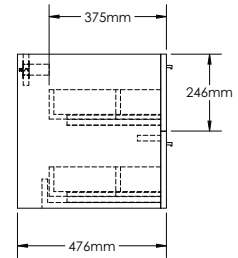

Finishes:

P. White	Wenge	Walnut
L. Oak	P. Grey	B. Wood
L. Walnut	S. Oak	P. Black
S. Grey	G. Walnut	G. Oak
Oak	Alamo Oak	Oak I
Oak II		

RI1500-1

RI1500-2

RI500-3

RIMINI-RI1500 SPECIFICATIONS:

RI1500-1 BASIN	RI1500-2 VANITY	RI1500-3 MIRROR CABINET
1500mm x 480mm x 110mm	1500mm x 476mm x 493mm	1500mm x 160mm x 700mm