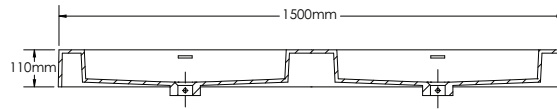

RI1500

Features:

- ▶ European contemporary Italian design
- ▶ Certified premium quality melamine
- ▶ Soft close hardware
- ▶ Space saving drawers to accommodate plumbing
- ▶ High quality cast-polymer washbasins
- ▶ Matching mirrors and medicine cabinets available
- ▶ Ready-made for fast installation

Finishes:

P. White	Wenge	Walnut
L. Oak	P. Grey	B. Wood
L. Walnut	S. Oak	P. Black
S. Grey	G. Walnut	G. Oak
Oak	Alamo Oak	Oak I
Oak II		

RI1500-1

RI1500-2

RI500-3

RIMINI-RI1500 SPECIFICATIONS:

RI1500-1 BASIN	RI1500-2 VANITY	RI1500-3 MIRROR CABINET
1500mm x 480mm x 110mm	1500mm x 476mm x 493mm	1500mm x 160mm x 700mm