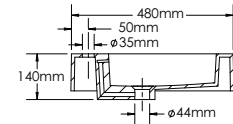

Finishes:

P. White	Wenge	Walnut
L. Oak	P. Grey	B. Wood
L. Walnut	S. Oak	P. Black
S. Grey	G. Walnut	G. Oak
Oak	Alamo Oak	Oak I
Oak II		

RI1500-1

RI1500-2

RI500-3

RIMINI-RI1500 SPECIFICATIONS:

RI1500-1 BASIN	RI1500-2 VANITY	RI1500-3 MIRROR CABINET
1500mm x 480mm x 110mm	1500mm x 476mm x 493mm	1500mm x 160mm x 700mm