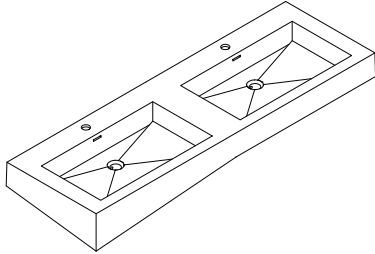

RI1500

Features:

- ▶ European contemporary Italian design
- ▶ Certified premium quality melamine
- ▶ Soft close hardware
- ▶ Space saving drawers to accommodate plumbing
- ▶ High quality cast-polymer washbasins
- ▶ Matching mirrors and medicine cabinets available
- ▶ Ready-made for fast installation

Finishes:

P. White	Wenge	Walnut
L. Oak	P. Grey	B. Wood
L. Walnut	S. Oak	P. Black
S. Grey	G. Walnut	G. Oak
Oak	Alamo Oak	Oak I
Oak II		

RI1500-1

RI1500-2

RI500-3

RIMINI-RI1500 SPECIFICATIONS:

RI1500-1 BASIN	RI1500-2 VANITY	RI1500-3 MIRROR CABINET
1500mm x 480mm x 110mm	1500mm x 476mm x 493mm	1500mm x 160mm x 700mm