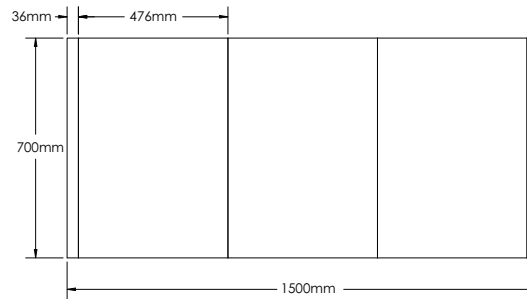

Finishes:

P. White	Wenge	Walnut
L. Oak	P. Grey	B. Wood
L. Walnut	S. Oak	P. Black
S. Grey	G. Walnut	G. Oak
Oak	Alamo Oak	Oak I
Oak II		

RI1500-1

RI1500-2

RI500-3

RIMINI-RI1500 SPECIFICATIONS:

RI1500-1 BASIN	RI1500-2 VANITY	RI1500-3 MIRROR CABINET
1500mm x 480mm x 110mm	1500mm x 476mm x 493mm	1500mm x 160mm x 700mm