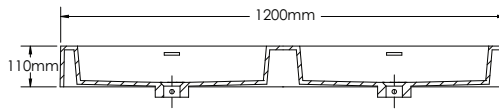

RI1200D-1

RI1200D-2

RI200D-3

RIMINI-RI1200D SPECIFICATIONS:

RI1200D-1 BASIN	RI1200D-2 VANITY	RI1200D-3 MIRROR CABINET
1200mm x 480mm x 110mm	1200mm x 476mm x 493mm	1200mm x 160mm x 700mm