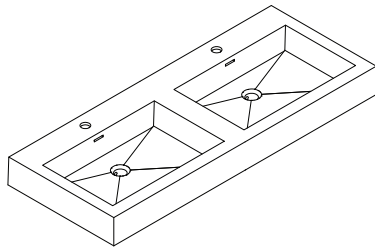

RI1200D-1

RI1200D-2

RI200D-3

RIMINI-RI1200D SPECIFICATIONS:

RI1200D-1 BASIN	RI1200D-2 VANITY	RI1200D-3 MIRROR CABINET
1200mm x 480mm x 110mm	1200mm x 476mm x 493mm	1200mm x 160mm x 700mm