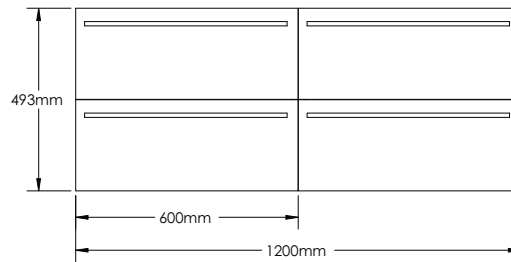

RI1200D-1

RI1200D-2

RI200D-3

RIMINI-RI1200D SPECIFICATIONS:

RI1200D-1 BASIN	RI1200D-2 VANITY	RI1200D-3 MIRROR CABINET
1200mm x 480mm x 110mm	1200mm x 476mm x 493mm	1200mm x 160mm x 700mm