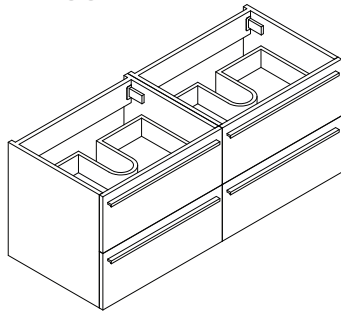

RI1200D-1

RI1200D-2

RI200D-3

RIMINI-RI1200D SPECIFICATIONS:

RI1200D-1 BASIN	RI1200D-2 VANITY	RI1200D-3 MIRROR CABINET
1200mm x 480mm x 110mm	1200mm x 476mm x 493mm	1200mm x 160mm x 700mm