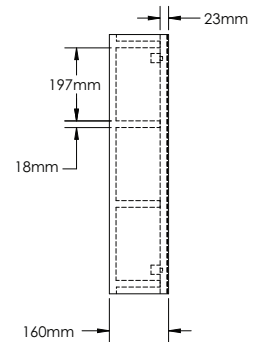

### RIMINI-RI1200D SPECIFICATIONS:

RI1200D-1 BASIN	RI1200D-2 VANITY	RI1200D-3 MIRROR CABINET
1200mm x 480mm x 110mm	1200mm x 476mm x 493mm	1200mm x 160mm x 700mm