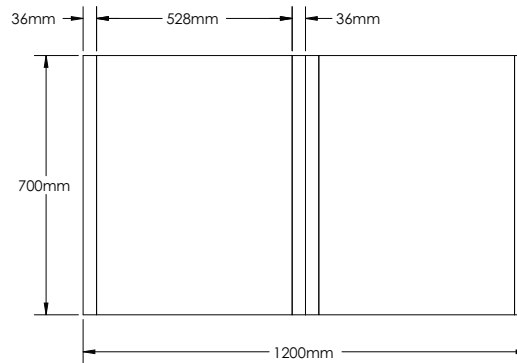

### RIMINI-RI1200D SPECIFICATIONS:

RI1200D-1 BASIN	RI1200D-2 VANITY	RI1200D-3 MIRROR CABINET
1200mm x 480mm x 110mm	1200mm x 476mm x 493mm	1200mm x 160mm x 700mm