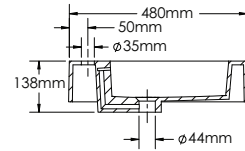

RI1200D-1

RI1200D-2

RI200D-3

RIMINI-RI1200D SPECIFICATIONS:

RI1200D-1 BASIN	RI1200D-2 VANITY	RI1200D-3 MIRROR CABINET
1200mm x 480mm x 110mm	1200mm x 476mm x 493mm	1200mm x 160mm x 700mm