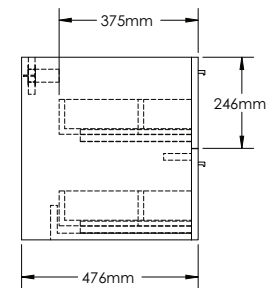

RI1200D-1

RI1200D-2

RI200D-3

RIMINI-RI1200D SPECIFICATIONS:

RI1200D-1 BASIN	RI1200D-2 VANITY	RI1200D-3 MIRROR CABINET
1200mm x 480mm x 110mm	1200mm x 476mm x 493mm	1200mm x 160mm x 700mm