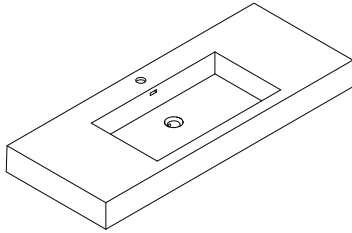

RI1200

Features:

- ▶ European contemporary Italian design
- ▶ Certified premium quality melamine
- ▶ Soft close hardware
- ▶ Space saving drawers to accommodate plumbing
- ▶ High quality cast-polymer washbasins
- ▶ Matching mirrors and medicine cabinets available
- ▶ Ready-made for fast installation

Finishes:

P. White	Wenge	Walnut
L. Oak	P. Grey	B. Wood
L. Walnut	S. Oak	P. Black
S. Grey	G. Walnut	G. Oak
Oak	Alamo Oak	Oak I
Oak II		

RI1200-1

RI1200-2

RI200-3

RIMINI-RI1200 SPECIFICATIONS:

RI1200-1 BASIN	RI1200-2 VANITY	RI1200-3 MIRROR CABINET
1200mm x 480mm x 110mm	1200mm x 458mm x 493mm	1200mm x 160mm x 700mm