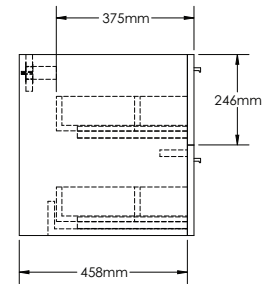

Finishes:

P. White	Wenge	Walnut
L. Oak	P. Grey	B. Wood
L. Walnut	S. Oak	P. Black
S. Grey	G. Walnut	G. Oak
Oak	Alamo Oak	Oak I
Oak II		

RI1200-1

RI1200-2

RI200-3

RIMINI-RI1200 SPECIFICATIONS:

RI1200-1 BASIN	RI1200-2 VANITY	RI1200-3 MIRROR CABINET
1200mm x 480mm x 110mm	1200mm x 458mm x 493mm	1200mm x 160mm x 700mm