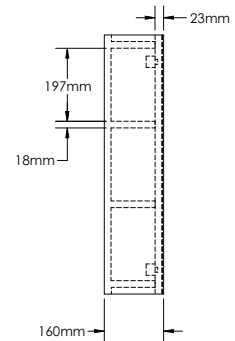

Finishes:

P. White	Wenge	Walnut
L. Oak	P. Grey	B. Wood
L. Walnut	S. Oak	P. Black
S. Grey	G. Walnut	G. Oak
Oak	Alamo Oak	Oak I
Oak II		

RI1200-1

RI1200-2

RI200-3

RIMINI-RI1200 SPECIFICATIONS:

RI1200-1 BASIN	RI1200-2 VANITY	RI1200-3 MIRROR CABINET
1200mm x 480mm x 110mm	1200mm x 458mm x 493mm	1200mm x 160mm x 700mm