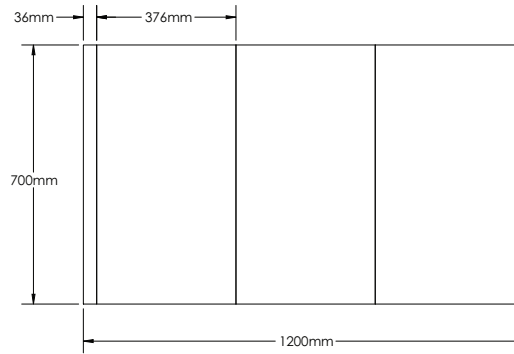

Finishes:

P. White	Wenge	Walnut
L. Oak	P. Grey	B. Wood
L. Walnut	S. Oak	P. Black
S. Grey	G. Walnut	G. Oak
Oak	Alamo Oak	Oak I
Oak II		

RI1200-1

RI1200-2

RI200-3

RIMINI-RI1200 SPECIFICATIONS:

RI1200-1 BASIN	RI1200-2 VANITY	RI1200-3 MIRROR CABINET
1200mm x 480mm x 110mm	1200mm x 458mm x 493mm	1200mm x 160mm x 700mm