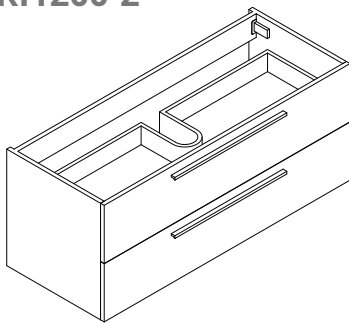

RI1200

Features:

- ▶ European contemporary Italian design
- ▶ Certified premium quality melamine
- ▶ Soft close hardware
- ▶ Space saving drawers to accommodate plumbing
- ▶ High quality cast-polymer washbasins
- ▶ Matching mirrors and medicine cabinets available
- ▶ Ready-made for fast installation

Finishes:

P. White	Wenge	Walnut
L. Oak	P. Grey	B. Wood
L. Walnut	S. Oak	P. Black
S. Grey	G. Walnut	G. Oak
Oak	Alamo Oak	Oak I
Oak II		

RI1200-1

RI1200-2

RI200-3

RIMINI-RI1200 SPECIFICATIONS:

RI1200-1 BASIN	RI1200-2 VANITY	RI1200-3 MIRROR CABINET
1200mm x 480mm x 110mm	1200mm x 458mm x 493mm	1200mm x 160mm x 700mm