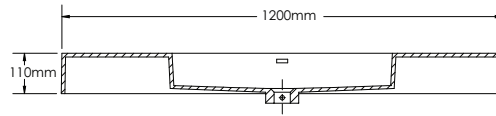

RI1200

Features:

- ▶ European contemporary Italian design
- ▶ Certified premium quality melamine
- ▶ Soft close hardware
- ▶ Space saving drawers to accommodate plumbing
- ▶ High quality cast-polymer washbasins
- ▶ Matching mirrors and medicine cabinets available
- ▶ Ready-made for fast installation

Finishes:

P. White	Wenge	Walnut
L. Oak	P. Grey	B. Wood
L. Walnut	S. Oak	P. Black
S. Grey	G. Walnut	G. Oak
Oak	Alamo Oak	Oak I
Oak II		

RI1200-1

RI1200-2

RI200-3

RIMINI-RI1200 SPECIFICATIONS:

RI1200-1 BASIN	RI1200-2 VANITY	RI1200-3 MIRROR CABINET
1200mm x 480mm x 110mm	1200mm x 458mm x 493mm	1200mm x 160mm x 700mm