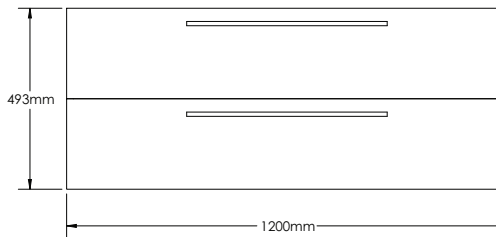

Finishes:

P. White	Wenge	Walnut
L. Oak	P. Grey	B. Wood
L. Walnut	S. Oak	P. Black
S. Grey	G. Walnut	G. Oak
Oak	Alamo Oak	Oak I
Oak II		

RI1200-1

RI1200-2

RI200-3

RIMINI-RI1200 SPECIFICATIONS:

RI1200-1 BASIN	RI1200-2 VANITY	RI1200-3 MIRROR CABINET
1200mm x 480mm x 110mm	1200mm x 458mm x 493mm	1200mm x 160mm x 700mm