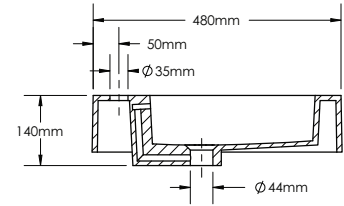

Finishes:

P. White	Wenge	Walnut
L. Oak	P. Grey	B. Wood
L. Walnut	S. Oak	P. Black
S. Grey	G. Walnut	G. Oak
Oak	Alamo Oak	Oak I
Oak II		

RI1200-1

RI1200-2

RI200-3

RIMINI-RI1200 SPECIFICATIONS:

RI1200-1 BASIN	RI1200-2 VANITY	RI1200-3 MIRROR CABINET
1200mm x 480mm x 110mm	1200mm x 458mm x 493mm	1200mm x 160mm x 700mm