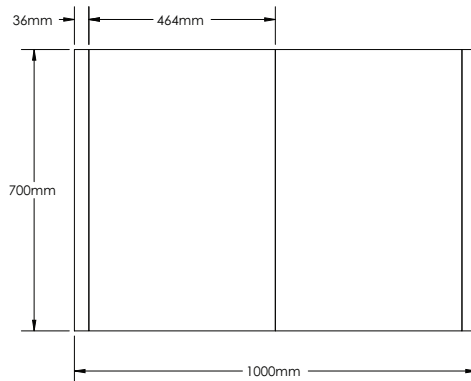

RI1000-1

RI1000-2

RI1000-3

RIMINI-RI1000 SPECIFICATIONS:

| RI1000-1 BASIN | RI1000-2 VANITY | RI1000-3 MIRROR CABINET |
|------------------------|------------------------|-------------------------|
| 1000mm x 480mm x 110mm | 1000mm x 476mm x 493mm | 1000mm x 160mm x 700mm |