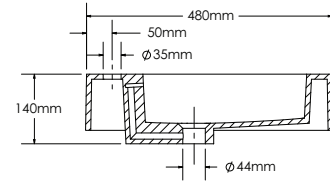

RI1000-1

RI1000-2

RI1000-3

RIMINI-RI1000 SPECIFICATIONS:

| RI1000-1 BASIN | RI1000-2 VANITY | RI1000-3 MIRROR CABINET |
|------------------------|------------------------|-------------------------|
| 1000mm x 480mm x 110mm | 1000mm x 476mm x 493mm | 1000mm x 160mm x 700mm |