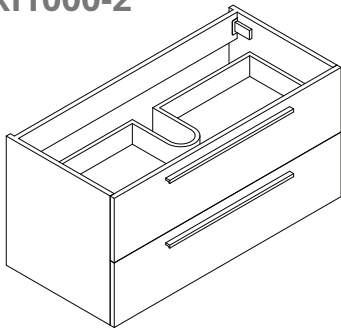

RI1000-1

RI1000-2

RI1000-3

RIMINI-RI1000 SPECIFICATIONS:

| RI1000-1 BASIN | RI1000-2 VANITY | RI1000-3 MIRROR CABINET |
|------------------------|------------------------|-------------------------|
| 1000mm x 480mm x 110mm | 1000mm x 476mm x 493mm | 1000mm x 160mm x 700mm |