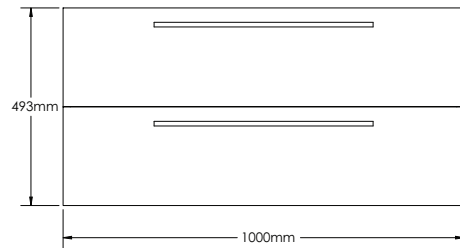

RI1000-1

RI1000-2

RI1000-3

RIMINI-RI1000 SPECIFICATIONS:

| RI1000-1 BASIN | RI1000-2 VANITY | RI1000-3 MIRROR CABINET |
|------------------------|------------------------|-------------------------|
| 1000mm x 480mm x 110mm | 1000mm x 476mm x 493mm | 1000mm x 160mm x 700mm |