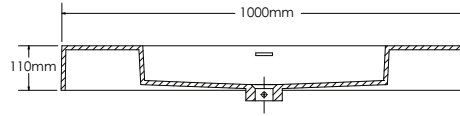

RI1000

Features:

- ▶ European contemporary Italian design
- ▶ Certified premium quality melamine
- ▶ Soft close hardware
- ▶ Space saving drawers to accommodate plumbing
- ▶ High quality cast-polymer washbasins
- ▶ Matching mirrors and medicine cabinets available
- ▶ Ready-made for fast installation

RI1000-1

RI1000-2

RI1000-3

RIMINI-RI1000 SPECIFICATIONS:

| RI1000-1 BASIN | RI1000-2 VANITY | RI1000-3 MIRROR CABINET |
|------------------------|------------------------|-------------------------|
| 1000mm x 480mm x 110mm | 1000mm x 476mm x 493mm | 1000mm x 160mm x 700mm |