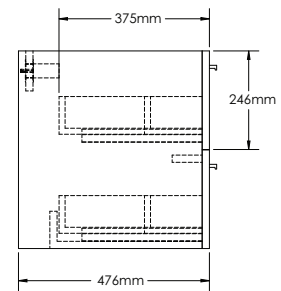

RI1000-1

RI1000-2

RI1000-3

RIMINI-RI1000 SPECIFICATIONS:

| RI1000-1 BASIN | RI1000-2 VANITY | RI1000-3 MIRROR CABINET |
|------------------------|------------------------|-------------------------|
| 1000mm x 480mm x 110mm | 1000mm x 476mm x 493mm | 1000mm x 160mm x 700mm |