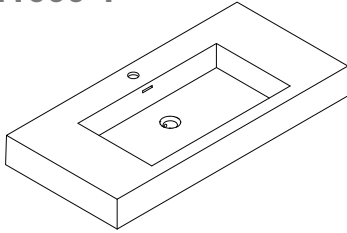

RI1000

Features:

- ▶ European contemporary Italian design
- ▶ Certified premium quality melamine
- ▶ Soft close hardware
- ▶ Space saving drawers to accommodate plumbing
- ▶ High quality cast-polymer washbasins
- ▶ Matching mirrors and medicine cabinets available
- ▶ Ready-made for fast installation

RI1000-1

RI1000-2

RI1000-3

RIMINI-RI1000 SPECIFICATIONS:

| RI1000-1 BASIN | RI1000-2 VANITY | RI1000-3 MIRROR CABINET |
|------------------------|------------------------|-------------------------|
| 1000mm x 480mm x 110mm | 1000mm x 476mm x 493mm | 1000mm x 160mm x 700mm |