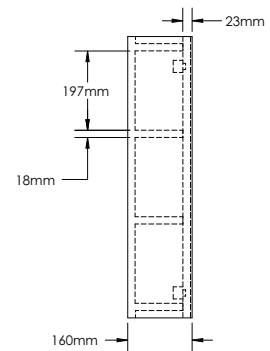

RI1000-1

RI1000-2

RI1000-3

RIMINI-RI1000 SPECIFICATIONS:

| RI1000-1 BASIN | RI1000-2 VANITY | RI1000-3 MIRROR CABINET |
|------------------------|------------------------|-------------------------|
| 1000mm x 480mm x 110mm | 1000mm x 476mm x 493mm | 1000mm x 160mm x 700mm |