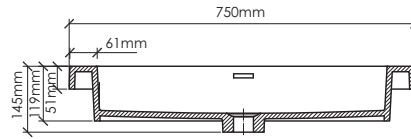

LI750-1

LI750-2

LI750-3

LIVORNO-LI750 SPECIFICATIONS:

LI750-1 BASIN	LI750-2 VANITY	LI750-3 MIRROR
750mm x 480mm x 145mm	744mm x 476mm x 740mm	750mm x 160mm x 700mm