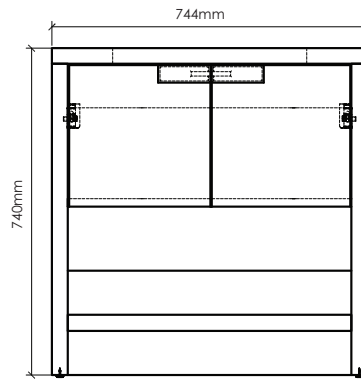

LI750-1

LI750-2

LI750-3

LIVORNO-LI750 SPECIFICATIONS:

LI750-1 BASIN	LI750-2 VANITY	LI750-3 MIRROR
750mm x 480mm x 145mm	744mm x 476mm x 740mm	750mm x 160mm x 700mm