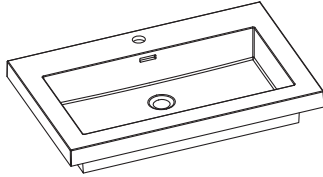

LI750

Features:

- ▶ European contemporary Italian design
- ▶ Certified premium quality melamine
- ▶ Soft close hardware
- ▶ Space saving drawers to accommodate plumbing
- ▶ High quality cast-polymer washbasins
- ▶ Matching mirrors and medicine cabinets available
- ▶ Ready-made for fast installation

LI750-1

LI750-2

LI750-3

LIVORNO-LI750 SPECIFICATIONS:

LI750-1 BASIN	LI750-2 VANITY	LI750-3 MIRROR
750mm x 480mm x 145mm	744mm x 476mm x 740mm	750mm x 160mm x 700mm