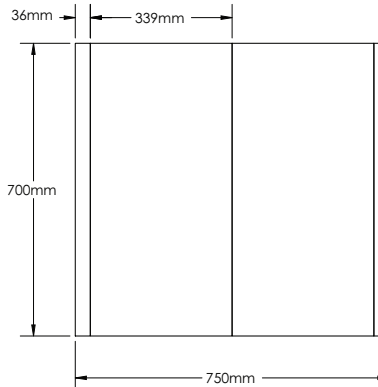

LI750-1

LI750-2

LI750-3

LIVORNO-LI750 SPECIFICATIONS:

LI750-1 BASIN	LI750-2 VANITY	LI750-3 MIRROR
750mm x 480mm x 145mm	744mm x 476mm x 740mm	750mm x 160mm x 700mm