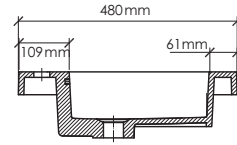

LI750-1

LI750-2

LI750-3

LIVORNO-LI750 SPECIFICATIONS:

LI750-1 BASIN	LI750-2 VANITY	LI750-3 MIRROR
750mm x 480mm x 145mm	744mm x 476mm x 740mm	750mm x 160mm x 700mm