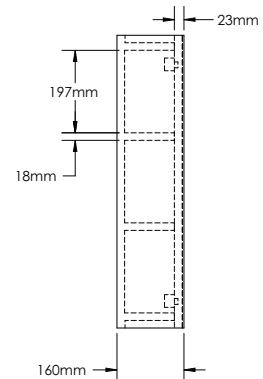

LI750-1

LI750-2

LI750-3

LIVORNO-LI750 SPECIFICATIONS:

LI750-1 BASIN	LI750-2 VANITY	LI750-3 MIRROR
750mm x 480mm x 145mm	744mm x 476mm x 740mm	750mm x 160mm x 700mm