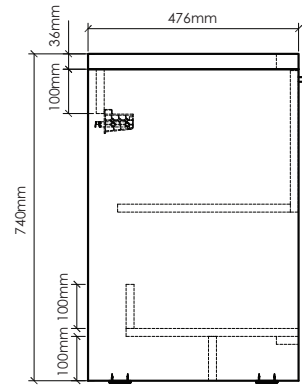

LI750-1

LI750-2

LI750-3

LIVORNO-LI750 SPECIFICATIONS:

LI750-1 BASIN	LI750-2 VANITY	LI750-3 MIRROR
750mm x 480mm x 145mm	744mm x 476mm x 740mm	750mm x 160mm x 700mm