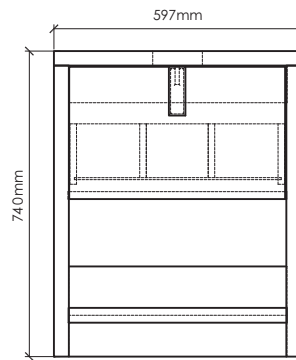

LI600-1

LI600-2

LI600-3

LIVORNO-LI600 SPECIFICATIONS:

LI600-1 BASIN	LI600-2 VANITY	LI600-3 MIRROR
600mm x 480mm x 140mm	597mm x 480mm x 740mm	528mm x 160mm x 700mm