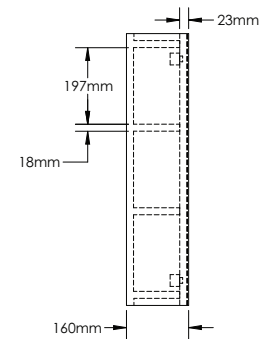

LI600-1

LI600-2

LI600-3

LIVORNO-LI600 SPECIFICATIONS:

LI600-1 BASIN	LI600-2 VANITY	LI600-3 MIRROR
600mm x 480mm x 140mm	597mm x 480mm x 740mm	528mm x 160mm x 700mm