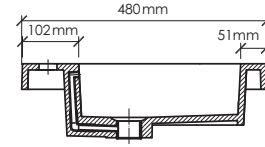

LI600-1

LI600-2

LI600-3

LIVORNO-LI600 SPECIFICATIONS:

LI600-1 BASIN	LI600-2 VANITY	LI600-3 MIRROR
600mm x 480mm x 140mm	597mm x 480mm x 740mm	528mm x 160mm x 700mm