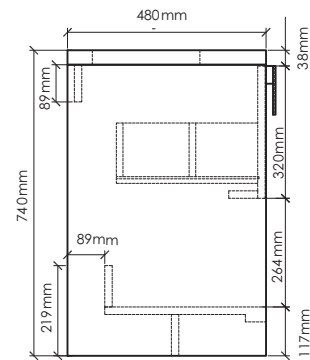

LI600-1

LI600-2

LI600-3

LIVORNO-LI600 SPECIFICATIONS:

LI600-1 BASIN	LI600-2 VANITY	LI600-3 MIRROR
600mm x 480mm x 140mm	597mm x 480mm x 740mm	528mm x 160mm x 700mm