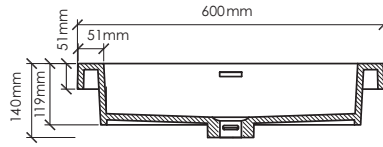

LI600-1

LI600-2

LI600-3

LIVORNO-LI600 SPECIFICATIONS:

LI600-1 BASIN	LI600-2 VANITY	LI600-3 MIRROR
600mm x 480mm x 140mm	597mm x 480mm x 740mm	528mm x 160mm x 700mm