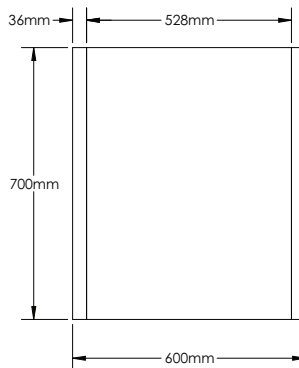

LI600-1

LI600-2

LI600-3

LIVORNO-LI600 SPECIFICATIONS:

LI600-1 BASIN	LI600-2 VANITY	LI600-3 MIRROR
600mm x 480mm x 140mm	597mm x 480mm x 740mm	528mm x 160mm x 700mm