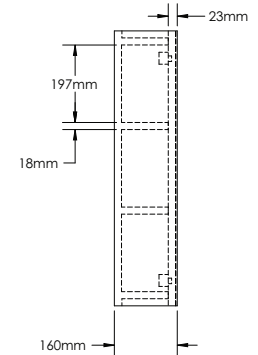

LI1600D-1

LI1600D-2

LI1600D-3

LIVORNO-LI1600D SPECIFICATIONS:

LI1600D-1 BASIN	LI1600D-2 VANITY	LI1600D-3 MIRROR
1600mm x 480mm x 145mm	2 x 794mm x 476mm x 740mm	2 x 800mm x 160mm x 700mm