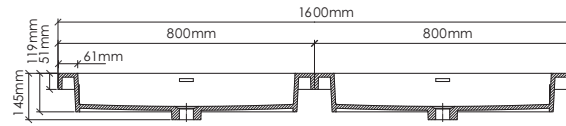

LI1600D-1

LI1600D-2

LI1600D-3

LIVORNO-LI1600D SPECIFICATIONS:

LI1600D-1 BASIN	LI1600D-2 VANITY	LI1600D-3 MIRROR
1600mm x 480mm x 145mm	2 x 794mm x 476mm x 740mm	2 x 800mm x 160mm x 700mm