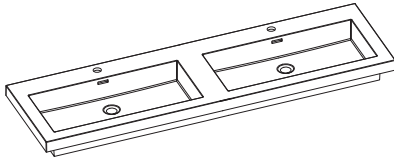

LI1600D

Features:

- ▶ European contemporary Italian design
- ▶ Certified premium quality melamine
- ▶ Soft close hardware
- ▶ Space saving drawers to accommodate plumbing
- ▶ High quality cast-polymer washbasins
- ▶ Matching mirrors and medicine cabinets available
- ▶ Ready-made for fast installation

LI1600D-1

LI1600D-2

LI1600D-3

LIVORNO-LI1600D SPECIFICATIONS:

LI1600D-1 BASIN	LI1600D-2 VANITY	LI1600D-3 MIRROR
1600mm x 480mm x 145mm	2 x 794mm x 476mm x 740mm	2 x 800mm x 160mm x 700mm