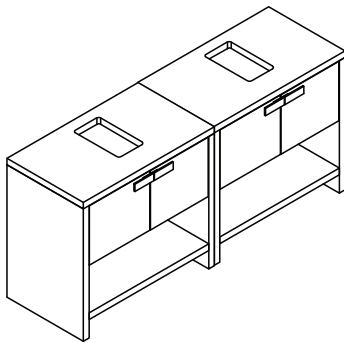

LI1600D

Features:

- ▶ European contemporary Italian design
- ▶ Certified premium quality melamine
- ▶ Soft close hardware
- ▶ Space saving drawers to accommodate plumbing
- ▶ High quality cast-polymer washbasins
- ▶ Matching mirrors and medicine cabinets available
- ▶ Ready-made for fast installation

LI1600D-1

LI1600D-2

LI1600D-3

LIVORNO-LI1600D SPECIFICATIONS:

LI1600D-1 BASIN	LI1600D-2 VANITY	LI1600D-3 MIRROR
1600mm x 480mm x 145mm	2 x 794mm x 476mm x 740mm	2 x 800mm x 160mm x 700mm