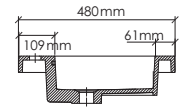

LI1600D-1

LI1600D-2

LI1600D-3

LIVORNO-LI1600D SPECIFICATIONS:

LI1600D-1 BASIN	LI1600D-2 VANITY	LI1600D-3 MIRROR
1600mm x 480mm x 145mm	2 x 794mm x 476mm x 740mm	2 x 800mm x 160mm x 700mm