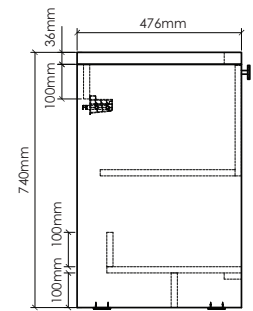

LI1600D-1

LI1600D-2

LI1600D-3

LIVORNO-LI1600D SPECIFICATIONS:

LI1600D-1 BASIN	LI1600D-2 VANITY	LI1600D-3 MIRROR
1600mm x 480mm x 145mm	2 x 794mm x 476mm x 740mm	2 x 800mm x 160mm x 700mm