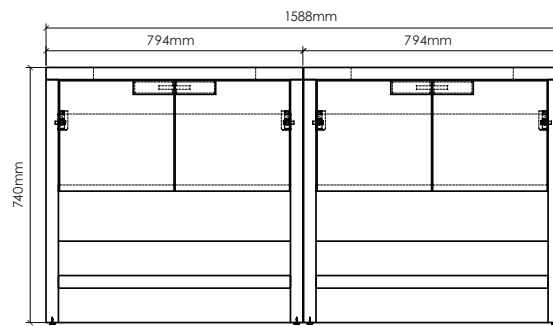

LI1600D-1

LI1600D-2

LI1600D-3

LIVORNO-LI1600D SPECIFICATIONS:

LI1600D-1 BASIN	LI1600D-2 VANITY	LI1600D-3 MIRROR
1600mm x 480mm x 145mm	2 x 794mm x 476mm x 740mm	2 x 800mm x 160mm x 700mm