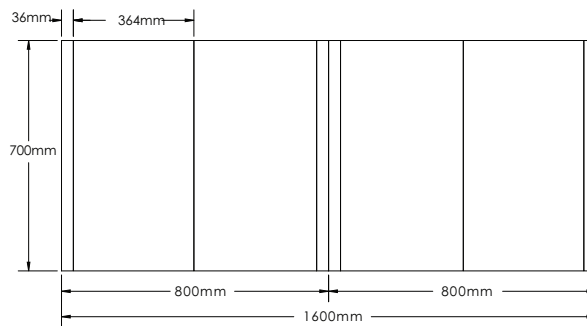

LI1600D-1

LI1600D-2

LI1600D-3

LIVORNO-LI1600D SPECIFICATIONS:

LI1600D-1 BASIN	LI1600D-2 VANITY	LI1600D-3 MIRROR
1600mm x 480mm x 145mm	2 x 794mm x 476mm x 740mm	2 x 800mm x 160mm x 700mm