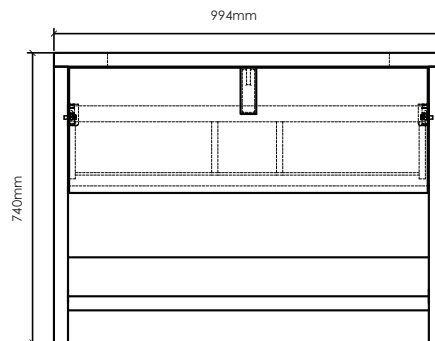

LI1000-1

LI1000-2

LI1000-3

LIVORNO-LI1000 SPECIFICATIONS:

LI1000-1 BASIN	LI1000-2 VANITY	LI1000-3 MIRROR
1000mm x 480mm x 140mm	994mm x 480mm x 740mm	1000mm x 160mm x 700mm