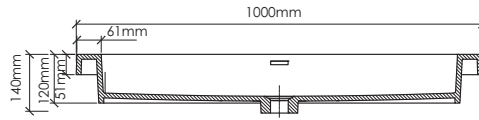

LI1000-1

LI1000-2

LI1000-3

LIVORNO-LI1000 SPECIFICATIONS:

LI1000-1 BASIN	LI1000-2 VANITY	LI1000-3 MIRROR
1000mm x 480mm x 140mm	994mm x 480mm x 740mm	1000mm x 160mm x 700mm