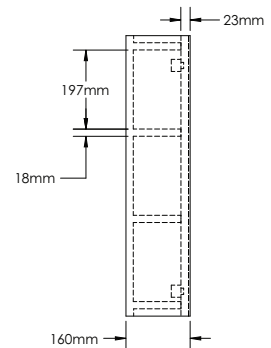

LI1000-1

LI1000-2

LI1000-3

LIVORNO-LI1000 SPECIFICATIONS:

LI1000-1 BASIN	LI1000-2 VANITY	LI1000-3 MIRROR
1000mm x 480mm x 140mm	994mm x 480mm x 740mm	1000mm x 160mm x 700mm