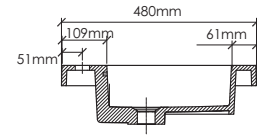

LI1000-1

LI1000-2

LI1000-3

LIVORNO-LI1000 SPECIFICATIONS:

LI1000-1 BASIN	LI1000-2 VANITY	LI1000-3 MIRROR
1000mm x 480mm x 140mm	994mm x 480mm x 740mm	1000mm x 160mm x 700mm