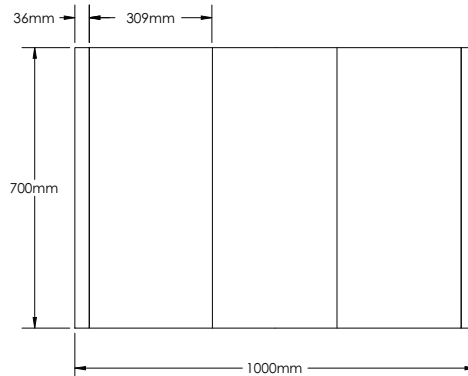

LI1000-1

LI1000-2

LI1000-3

LIVORNO-LI1000 SPECIFICATIONS:

LI1000-1 BASIN	LI1000-2 VANITY	LI1000-3 MIRROR
1000mm x 480mm x 140mm	994mm x 480mm x 740mm	1000mm x 160mm x 700mm