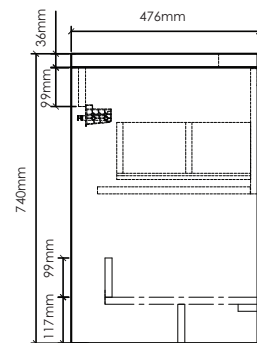

LI1000-1

LI1000-2

LI1000-3

LIVORNO-LI1000 SPECIFICATIONS:

LI1000-1 BASIN	LI1000-2 VANITY	LI1000-3 MIRROR
1000mm x 480mm x 140mm	994mm x 480mm x 740mm	1000mm x 160mm x 700mm