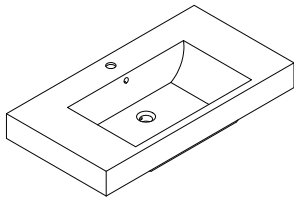

LA900-1

LA900-2

LA900-3

LAZIO-LA900 SPECIFICATIONS:

LA900-1 BASIN	LA900-2 VANITY	LA900-3 MIRROR
894mm x 475mm x 161mm	900mm x 476mm x 757mm	900mm x 20mm x 400mm