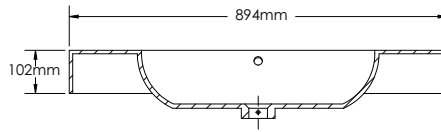

LA900-1

LA900-2

LA900-3

LAZIO-LA900 SPECIFICATIONS:

LA900-1 BASIN	LA900-2 VANITY	LA900-3 MIRROR
894mm x 475mm x 161mm	900mm x 476mm x 757mm	900mm x 20mm x 400mm