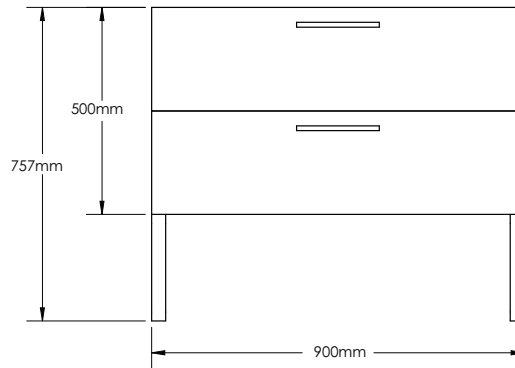

LA900-1

LA900-2

LA900-3

LAZIO-LA900 SPECIFICATIONS:

LA900-1 BASIN	LA900-2 VANITY	LA900-3 MIRROR
894mm x 475mm x 161mm	900mm x 476mm x 757mm	900mm x 20mm x 400mm