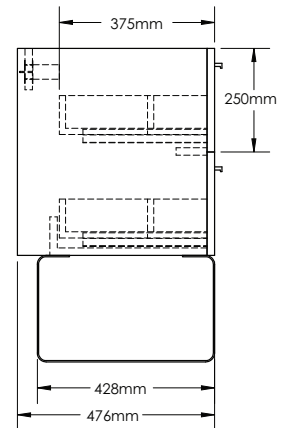

LA900-1

LA900-2

LA900-3

LAZIO-LA900 SPECIFICATIONS:

LA900-1 BASIN	LA900-2 VANITY	LA900-3 MIRROR
894mm x 475mm x 161mm	900mm x 476mm x 757mm	900mm x 20mm x 400mm