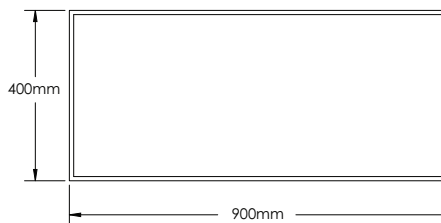

### LAZIO-LA900 SPECIFICATIONS:

LA900-1 BASIN	LA900-2 VANITY	LA900-3 MIRROR
894mm x 475mm x 161mm	900mm x 476mm x 757mm	900mm x 20mm x 400mm