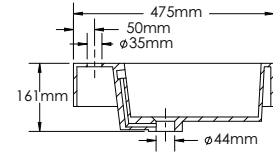

LA900-1

LA900-2

LA900-3

LAZIO-LA900 SPECIFICATIONS:

LA900-1 BASIN	LA900-2 VANITY	LA900-3 MIRROR
894mm x 475mm x 161mm	900mm x 476mm x 757mm	900mm x 20mm x 400mm