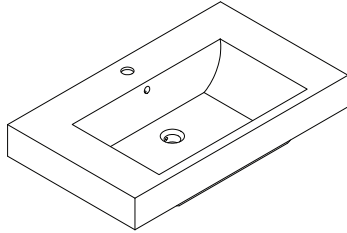

LA800

Features:

- ▶ European contemporary Italian design
- ▶ Certified premium quality melamine
- ▶ Soft close hardware
- ▶ Space saving drawers to accommodate plumbing
- ▶ High quality cast-polymer washbasins
- ▶ Matching mirrors and medicine cabinets available
- ▶ Ready-made for fast installation

Finishes:

P. White	Wenge	Walnut
L. Oak	P. Grey	B. Wood
L. Walnut	S. Oak	P. Black
S. Grey	G. Walnut	G. Oak
Oak	Alamo Oak	Oak I
Oak II		

LA800-1

LA800-2

LA800-3

LAZIO-LA800 SPECIFICATIONS:

LA800-1 BASIN	LA800-2 VANITY	LA800-3 MIRROR
749mm x 475mm x 161mm	800mm x 476mm x 757mm	800mm x 20mm x 400mm