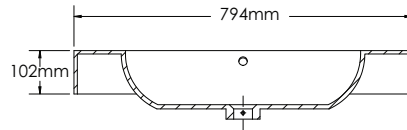

LA800

Features:

- ▶ European contemporary Italian design
- ▶ Certified premium quality melamine
- ▶ Soft close hardware
- ▶ Space saving drawers to accommodate plumbing
- ▶ High quality cast-polymer washbasins
- ▶ Matching mirrors and medicine cabinets available
- ▶ Ready-made for fast installation

Finishes:

P. White	Wenge	Walnut
L. Oak	P. Grey	B. Wood
L. Walnut	S. Oak	P. Black
S. Grey	G. Walnut	G. Oak
Oak	Alamo Oak	Oak I
Oak II		

LA800-1

LA800-2

LA800-3

LAZIO-LA800 SPECIFICATIONS:

LA800-1 BASIN	LA800-2 VANITY	LA800-3 MIRROR
749mm x 475mm x 161mm	800mm x 476mm x 757mm	800mm x 20mm x 400mm