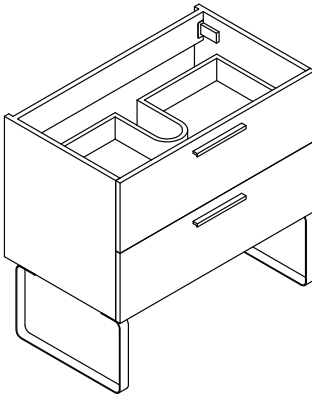

LA800

Features:

- ▶ European contemporary Italian design
- ▶ Certified premium quality melamine
- ▶ Soft close hardware
- ▶ Space saving drawers to accommodate plumbing
- ▶ High quality cast-polymer washbasins
- ▶ Matching mirrors and medicine cabinets available
- ▶ Ready-made for fast installation

Finishes:

P. White	Wenge	Walnut
L. Oak	P. Grey	B. Wood
L. Walnut	S. Oak	P. Black
S. Grey	G. Walnut	G. Oak
Oak	Alamo Oak	Oak I
Oak II		

LA800-1

LA800-2

LA800-3

LAZIO-LA800 SPECIFICATIONS:

LA800-1 BASIN	LA800-2 VANITY	LA800-3 MIRROR
749mm x 475mm x 161mm	800mm x 476mm x 757mm	800mm x 20mm x 400mm