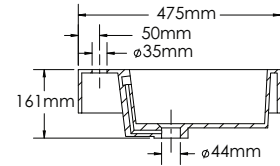

Finishes:

P. White	Wenge	Walnut
L. Oak	P. Grey	B. Wood
L. Walnut	S. Oak	P. Black
S. Grey	G. Walnut	G. Oak
Oak	Alamo Oak	Oak I
Oak II		

LA800-1

LA800-2

LA800-3

LAZIO-LA800 SPECIFICATIONS:

LA800-1 BASIN	LA800-2 VANITY	LA800-3 MIRROR
749mm x 475mm x 161mm	800mm x 476mm x 757mm	800mm x 20mm x 400mm