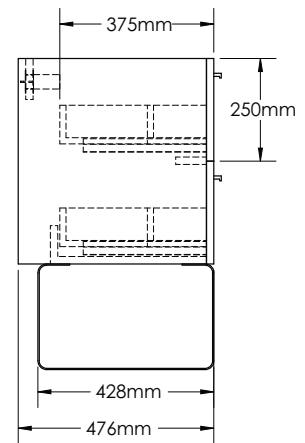

Finishes:

P. White	Wenge	Walnut
L. Oak	P. Grey	B. Wood
L. Walnut	S. Oak	P. Black
S. Grey	G. Walnut	G. Oak
Oak	Alamo Oak	Oak I
Oak II		

LA800-1

LA800-2

LA800-3

LAZIO-LA800 SPECIFICATIONS:

LA800-1 BASIN	LA800-2 VANITY	LA800-3 MIRROR
749mm x 475mm x 161mm	800mm x 476mm x 757mm	800mm x 20mm x 400mm