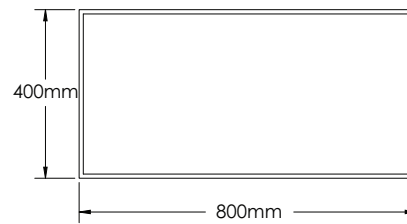

Finishes:

P. White	Wenge	Walnut
L. Oak	P. Grey	B. Wood
L. Walnut	S. Oak	P. Black
S. Grey	G. Walnut	G. Oak
Oak	Alamo Oak	Oak I
Oak II		

LA800-1

LA800-2

LA800-3

LAZIO-LA800 SPECIFICATIONS:

LA800-1 BASIN	LA800-2 VANITY	LA800-3 MIRROR
749mm x 475mm x 161mm	800mm x 476mm x 757mm	800mm x 20mm x 400mm