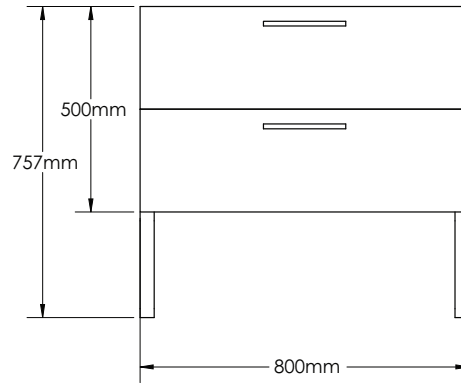

LA800

Features:

- ▶ European contemporary Italian design
- ▶ Certified premium quality melamine
- ▶ Soft close hardware
- ▶ Space saving drawers to accommodate plumbing
- ▶ High quality cast-polymer washbasins
- ▶ Matching mirrors and medicine cabinets available
- ▶ Ready-made for fast installation

Finishes:

P. White	Wenge	Walnut
L. Oak	P. Grey	B. Wood
L. Walnut	S. Oak	P. Black
S. Grey	G. Walnut	G. Oak
Oak	Alamo Oak	Oak I
Oak II		

LA800-1

LA800-2

LA800-3

LAZIO-LA800 SPECIFICATIONS:

LA800-1 BASIN	LA800-2 VANITY	LA800-3 MIRROR
749mm x 475mm x 161mm	800mm x 476mm x 757mm	800mm x 20mm x 400mm