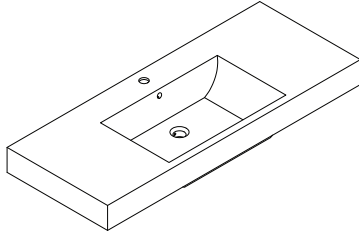

LA1200

Features:

- ▶ European contemporary Italian design
- ▶ Certified premium quality melamine
- ▶ Soft close hardware
- ▶ Space saving drawers to accommodate plumbing
- ▶ High quality cast-polymer washbasins
- ▶ Matching mirrors and medicine cabinets available
- ▶ Ready-made for fast installation

Finishes:

P. White	Wenge	Walnut
L. Oak	P. Grey	B. Wood
L. Walnut	S. Oak	P. Black
S. Grey	G. Walnut	G. Oak
Oak	Alamo Oak	Oak I
Oak II		

LA1200-1

LA1200-2

LA1200-3

LAZIO-LA1200 SPECIFICATIONS:

LA1200-1 BASIN	LA1200-2 VANITY	LA1200-3 MIRROR
1194mm x 475mm x 161mm	1200mm x 476mm x 757mm	1200mm x 20mm x 400mm