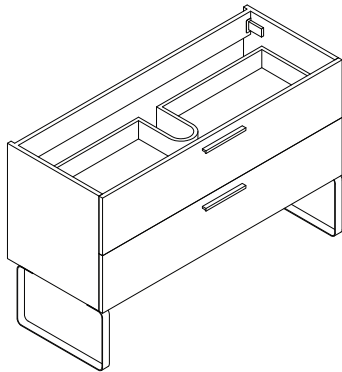

LA1200

Features:

- ▶ European contemporary Italian design
- ▶ Certified premium quality melamine
- ▶ Soft close hardware
- ▶ Space saving drawers to accommodate plumbing
- ▶ High quality cast-polymer washbasins
- ▶ Matching mirrors and medicine cabinets available
- ▶ Ready-made for fast installation

Finishes:

P. White	Wenge	Walnut
L. Oak	P. Grey	B. Wood
L. Walnut	S. Oak	P. Black
S. Grey	G. Walnut	G. Oak
Oak	Alamo Oak	Oak I
Oak II		

LA1200-1

LA1200-2

LA1200-3

LAZIO-LA1200 SPECIFICATIONS:

LA1200-1 BASIN	LA1200-2 VANITY	LA1200-3 MIRROR
1194mm x 475mm x 161mm	1200mm x 476mm x 757mm	1200mm x 20mm x 400mm