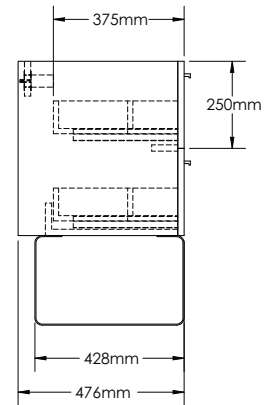

Finishes:

P. White	Wenge	Walnut
L. Oak	P. Grey	B. Wood
L. Walnut	S. Oak	P. Black
S. Grey	G. Walnut	G. Oak
Oak	Alamo Oak	Oak I
Oak II		

LA1200-1

LA1200-2

LA1200-3

LAZIO-LA1200 SPECIFICATIONS:

LA1200-1 BASIN	LA1200-2 VANITY	LA1200-3 MIRROR
1194mm x 475mm x 161mm	1200mm x 476mm x 757mm	1200mm x 20mm x 400mm