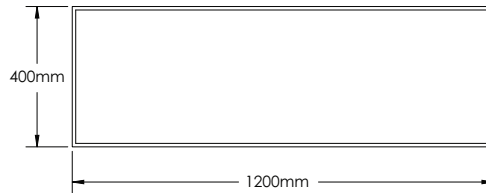

Finishes:

P. White	Wenge	Walnut
L. Oak	P. Grey	B. Wood
L. Walnut	S. Oak	P. Black
S. Grey	G. Walnut	G. Oak
Oak	Alamo Oak	Oak I
Oak II		

LA1200-1

LA1200-2

LA1200-3

LAZIO-LA1200 SPECIFICATIONS:

LA1200-1 BASIN	LA1200-2 VANITY	LA1200-3 MIRROR
1194mm x 475mm x 161mm	1200mm x 476mm x 757mm	1200mm x 20mm x 400mm