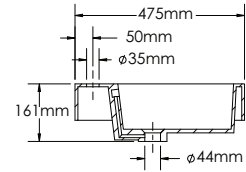

Finishes:

P. White	Wenge	Walnut
L. Oak	P. Grey	B. Wood
L. Walnut	S. Oak	P. Black
S. Grey	G. Walnut	G. Oak
Oak	Alamo Oak	Oak I
Oak II		

LA1200-1

LA1200-2

LA1200-3

LAZIO-LA1200 SPECIFICATIONS:

LA1200-1 BASIN	LA1200-2 VANITY	LA1200-3 MIRROR
1194mm x 475mm x 161mm	1200mm x 476mm x 757mm	1200mm x 20mm x 400mm