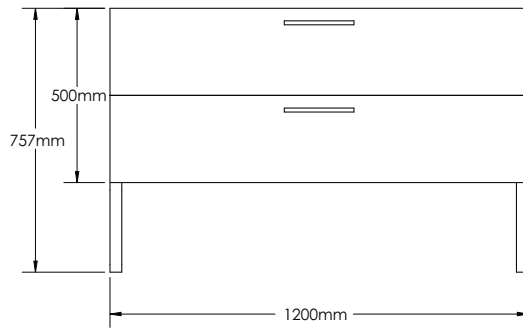

LA1200

Features:

- ▶ European contemporary Italian design
- ▶ Certified premium quality melamine
- ▶ Soft close hardware
- ▶ Space saving drawers to accommodate plumbing
- ▶ High quality cast-polymer washbasins
- ▶ Matching mirrors and medicine cabinets available
- ▶ Ready-made for fast installation

Finishes:

P. White	Wenge	Walnut
L. Oak	P. Grey	B. Wood
L. Walnut	S. Oak	P. Black
S. Grey	G. Walnut	G. Oak
Oak	Alamo Oak	Oak I
Oak II		

LA1200-1

LA1200-2

LA1200-3

LAZIO-LA1200 SPECIFICATIONS:

LA1200-1 BASIN	LA1200-2 VANITY	LA1200-3 MIRROR
1194mm x 475mm x 161mm	1200mm x 476mm x 757mm	1200mm x 20mm x 400mm