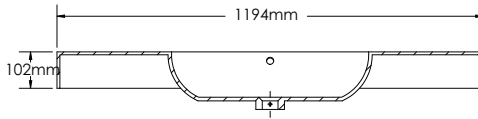

LA1200

Features:

- ▶ European contemporary Italian design
- ▶ Certified premium quality melamine
- ▶ Soft close hardware
- ▶ Space saving drawers to accommodate plumbing
- ▶ High quality cast-polymer washbasins
- ▶ Matching mirrors and medicine cabinets available
- ▶ Ready-made for fast installation

Finishes:

P. White	Wenge	Walnut
L. Oak	P. Grey	B. Wood
L. Walnut	S. Oak	P. Black
S. Grey	G. Walnut	G. Oak
Oak	Alamo Oak	Oak I
Oak II		

LA1200-1

LA1200-2

LA1200-3

LAZIO-LA1200 SPECIFICATIONS:

LA1200-1 BASIN	LA1200-2 VANITY	LA1200-3 MIRROR
1194mm x 475mm x 161mm	1200mm x 476mm x 757mm	1200mm x 20mm x 400mm