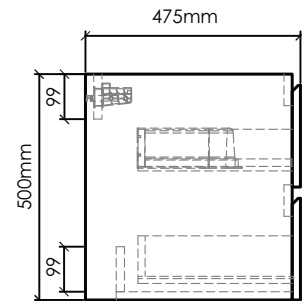

CA900-1

SECTION B-B

SECTION A-A

CA900-2

CA900-3

CATANIA-CA900 SPECIFICATIONS:

CA900-1 BASIN	CA900-2 VANITY	CA900-3 MIRROR
965mm x 480mm x 145mm	894mm x 475mm x 500mm	900mm x 15mm x 480mm