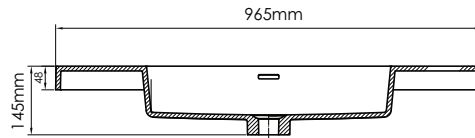

CA900

Features:

- ▶ European contemporary Italian design
- ▶ Certified premium quality melamine
- ▶ Soft close hardware
- ▶ Space saving drawers to accommodate plumbing
- ▶ High quality cast-polymer washbasins
- ▶ Matching mirrors and medicine cabinets available
- ▶ Ready-made for fast installation

CA900-1

SECTION B-B

SECTION A-A

CA900-2

CA900-3

CATANIA-CA900 SPECIFICATIONS:

CA900-1 BASIN	CA900-2 VANITY	CA900-3 MIRROR
965mm x 480mm x 145mm	894mm x 475mm x 500mm	900mm x 15mm x 480mm