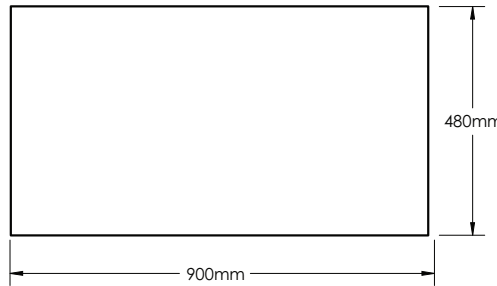

CA900-1

SECTION B-B

SECTION A-A

CA900-2

CA900-3

CATANIA-CA900 SPECIFICATIONS:

CA900-1 BASIN	CA900-2 VANITY	CA900-3 MIRROR
965mm x 480mm x 145mm	894mm x 475mm x 500mm	900mm x 15mm x 480mm