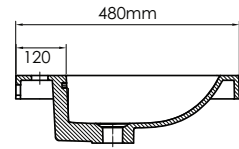

CA900-1

SECTION B-B

SECTION A-A

CA900-2

CA900-3

CATANIA-CA900 SPECIFICATIONS:

CA900-1 BASIN	CA900-2 VANITY	CA900-3 MIRROR
965mm x 480mm x 145mm	894mm x 475mm x 500mm	900mm x 15mm x 480mm