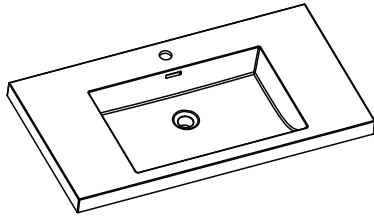

CA900

Features:

- ▶ European contemporary Italian design
- ▶ Certified premium quality melamine
- ▶ Soft close hardware
- ▶ Space saving drawers to accommodate plumbing
- ▶ High quality cast-polymer washbasins
- ▶ Matching mirrors and medicine cabinets available
- ▶ Ready-made for fast installation

CA900-1

SECTION B-B

SECTION A-A

CA900-2

CA900-3

CATANIA-CA900 SPECIFICATIONS:

CA900-1 BASIN	CA900-2 VANITY	CA900-3 MIRROR
965mm x 480mm x 145mm	894mm x 475mm x 500mm	900mm x 15mm x 480mm