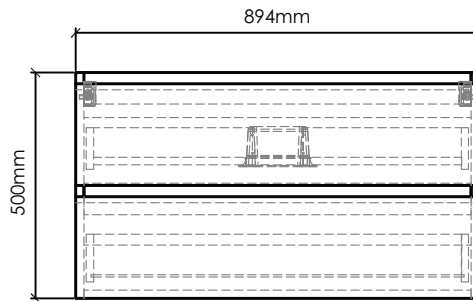

CA900-1

SECTION B-B

SECTION A-A

CA900-2

CA900-3

CATANIA-CA900 SPECIFICATIONS:

CA900-1 BASIN	CA900-2 VANITY	CA900-3 MIRROR
965mm x 480mm x 145mm	894mm x 475mm x 500mm	900mm x 15mm x 480mm