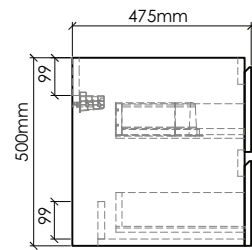

CA800-1

SECTION B-B

SECTION A-A

CA800-2

CA800-3

CATANIA-CA800 SPECIFICATIONS:

CA800-1 BASIN	CA800-2 VANITY	CA800-3 MIRROR
812mm x 480mm x 145mm	787mm x 475mm x 500mm	800mm x 15mm x 480mm