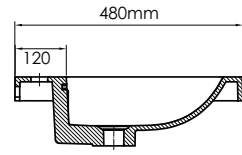

CA800-1

SECTION B-B

SECTION A-A

CA800-2

CA800-3

CATANIA-CA800 SPECIFICATIONS:

CA800-1 BASIN	CA800-2 VANITY	CA800-3 MIRROR
812mm x 480mm x 145mm	787mm x 475mm x 500mm	800mm x 15mm x 480mm