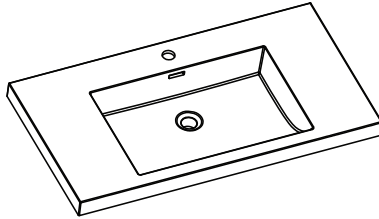

CA800

Features:

- ▶ European contemporary Italian design
- ▶ Certified premium quality melamine
- ▶ Soft close hardware
- ▶ Space saving drawers to accommodate plumbing
- ▶ High quality cast-polymer washbasins
- ▶ Matching mirrors and medicine cabinets available
- ▶ Ready-made for fast installation

CA800-1

SECTION B-B

SECTION A-A

CA800-2

CA800-3

CATANIA-CA800 SPECIFICATIONS:

CA800-1 BASIN	CA800-2 VANITY	CA800-3 MIRROR
812mm x 480mm x 145mm	787mm x 475mm x 500mm	800mm x 15mm x 480mm