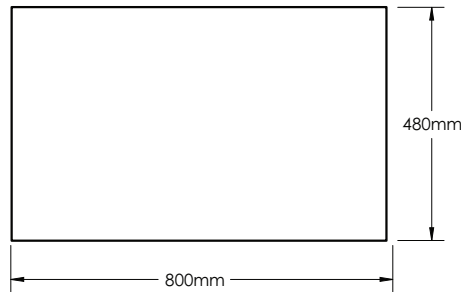

CA800-1

SECTION B-B

SECTION A-A

CA800-2

CA800-3

CATANIA-CA800 SPECIFICATIONS:

CA800-1 BASIN	CA800-2 VANITY	CA800-3 MIRROR
812mm x 480mm x 145mm	787mm x 475mm x 500mm	800mm x 15mm x 480mm