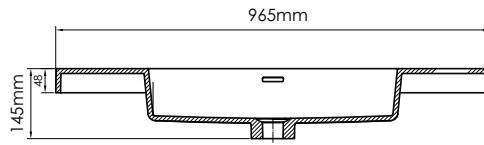

CA800

Features:

- ▶ European contemporary Italian design
- ▶ Certified premium quality melamine
- ▶ Soft close hardware
- ▶ Space saving drawers to accommodate plumbing
- ▶ High quality cast-polymer washbasins
- ▶ Matching mirrors and medicine cabinets available
- ▶ Ready-made for fast installation

CA800-1

SECTION B-B

SECTION A-A

CA800-2

CA800-3

CATANIA-CA800 SPECIFICATIONS:

CA800-1 BASIN	CA800-2 VANITY	CA800-3 MIRROR
812mm x 480mm x 145mm	787mm x 475mm x 500mm	800mm x 15mm x 480mm