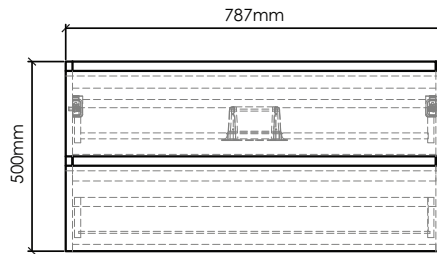

CA800-1

SECTION B-B

SECTION A-A

CA800-2

CA800-3

CATANIA-CA800 SPECIFICATIONS:

CA800-1 BASIN	CA800-2 VANITY	CA800-3 MIRROR
812mm x 480mm x 145mm	787mm x 475mm x 500mm	800mm x 15mm x 480mm