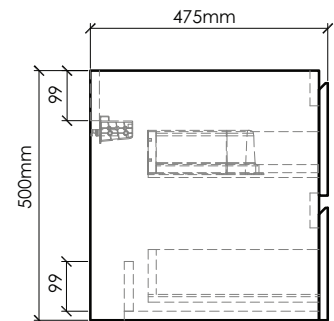

CA700-1

SECTION B-B

SECTION A-A

CA700-2

CA700-3

CATANIA-CA700 SPECIFICATIONS:

CA700-1 BASIN	CA700-2 VANITY	CA700-3 MIRROR
700mm x 480mm x 145mm	700mm x 475mm x 500mm	700mm x 15mm x 480mm