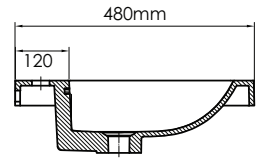

CA700-1

SECTION B-B

SECTION A-A

CA700-2

CA700-3

CATANIA-CA700 SPECIFICATIONS:

CA700-1 BASIN	CA700-2 VANITY	CA700-3 MIRROR
700mm x 480mm x 145mm	700mm x 475mm x 500mm	700mm x 15mm x 480mm