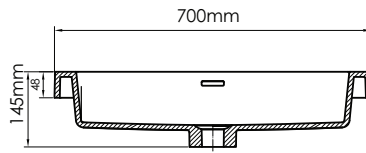

CA700-1

SECTION B-B

SECTION A-A

CA700-2

CA700-3

CATANIA-CA700 SPECIFICATIONS:

CA700-1 BASIN	CA700-2 VANITY	CA700-3 MIRROR
700mm x 480mm x 145mm	700mm x 475mm x 500mm	700mm x 15mm x 480mm