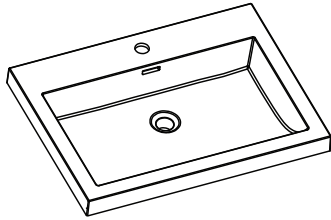

CA700

Features:

- ▶ European contemporary Italian design
- ▶ Certified premium quality melamine
- ▶ Soft close hardware
- ▶ Space saving drawers to accommodate plumbing
- ▶ High quality cast-polymer washbasins
- ▶ Matching mirrors and medicine cabinets available
- ▶ Ready-made for fast installation

CA700-1

SECTION B-B

SECTION A-A

CA700-2

CA700-3

CATANIA-CA700 SPECIFICATIONS:

CA700-1 BASIN	CA700-2 VANITY	CA700-3 MIRROR
700mm x 480mm x 145mm	700mm x 475mm x 500mm	700mm x 15mm x 480mm