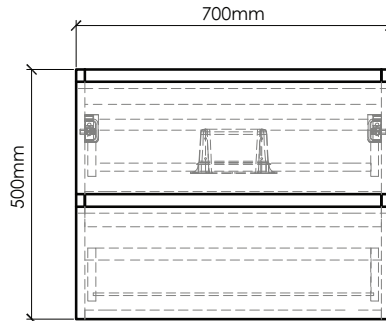

CA700-1

SECTION B-B

SECTION A-A

CA700-2

CA700-3

CATANIA-CA700 SPECIFICATIONS:

CA700-1 BASIN	CA700-2 VANITY	CA700-3 MIRROR
700mm x 480mm x 145mm	700mm x 475mm x 500mm	700mm x 15mm x 480mm