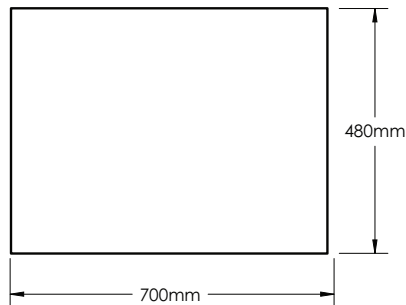

CA700-1

SECTION B-B

SECTION A-A

CA700-2

CA700-3

CATANIA-CA700 SPECIFICATIONS:

CA700-1 BASIN	CA700-2 VANITY	CA700-3 MIRROR
700mm x 480mm x 145mm	700mm x 475mm x 500mm	700mm x 15mm x 480mm