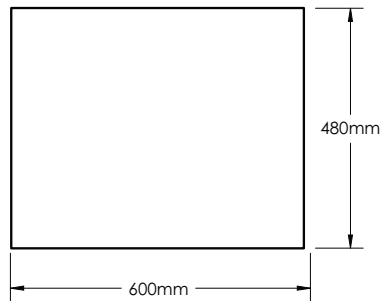

CA600-1

SECTION B-B

SECTION A-A

CA600-2

CA600-3

CATANIA-CA600 SPECIFICATIONS:

CA600-1 BASIN	CA600-2 VANITY	CA600-3 MIRROR
607mm x 480mm x 145mm	592mm x 475mm x 500mm	600mm x 15mm x 480mm