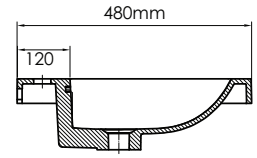

CA600-1

SECTION B-B

SECTION A-A

CA600-2

CA600-3

CATANIA-CA600 SPECIFICATIONS:

CA600-1 BASIN	CA600-2 VANITY	CA600-3 MIRROR
607mm x 480mm x 145mm	592mm x 475mm x 500mm	600mm x 15mm x 480mm