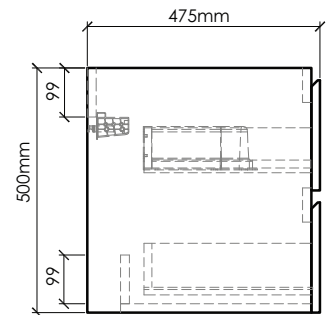

CA600-1

SECTION B-B

SECTION A-A

CA600-2

CA600-3

CATANIA-CA600 SPECIFICATIONS:

CA600-1 BASIN	CA600-2 VANITY	CA600-3 MIRROR
607mm x 480mm x 145mm	592mm x 475mm x 500mm	600mm x 15mm x 480mm