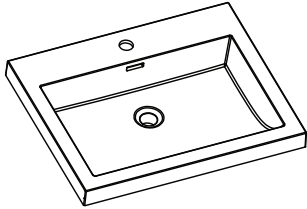

CA600

Features:

- ▶ European contemporary Italian design
- ▶ Certified premium quality melamine
- ▶ Soft close hardware
- ▶ Space saving drawers to accommodate plumbing
- ▶ High quality cast-polymer washbasins
- ▶ Matching mirrors and medicine cabinets available
- ▶ Ready-made for fast installation

CA600-1

SECTION B-B

SECTION A-A

CA600-2

CA600-3

CATANIA-CA600 SPECIFICATIONS:

CA600-1 BASIN	CA600-2 VANITY	CA600-3 MIRROR
607mm x 480mm x 145mm	592mm x 475mm x 500mm	600mm x 15mm x 480mm