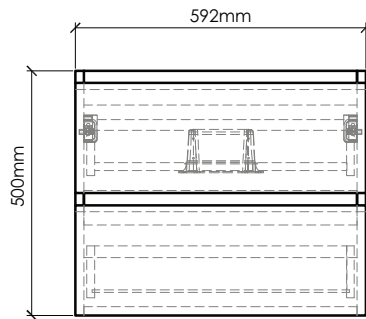

CA600-1

SECTION B-B

SECTION A-A

CA600-2

CA600-3

CATANIA-CA600 SPECIFICATIONS:

CA600-1 BASIN	CA600-2 VANITY	CA600-3 MIRROR
607mm x 480mm x 145mm	592mm x 475mm x 500mm	600mm x 15mm x 480mm