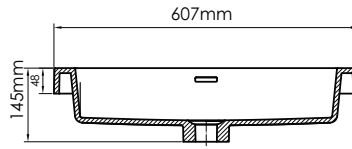

CA600-1

SECTION B-B

SECTION A-A

CA600-2

CA600-3

CATANIA-CA600 SPECIFICATIONS:

CA600-1 BASIN	CA600-2 VANITY	CA600-3 MIRROR
607mm x 480mm x 145mm	592mm x 475mm x 500mm	600mm x 15mm x 480mm