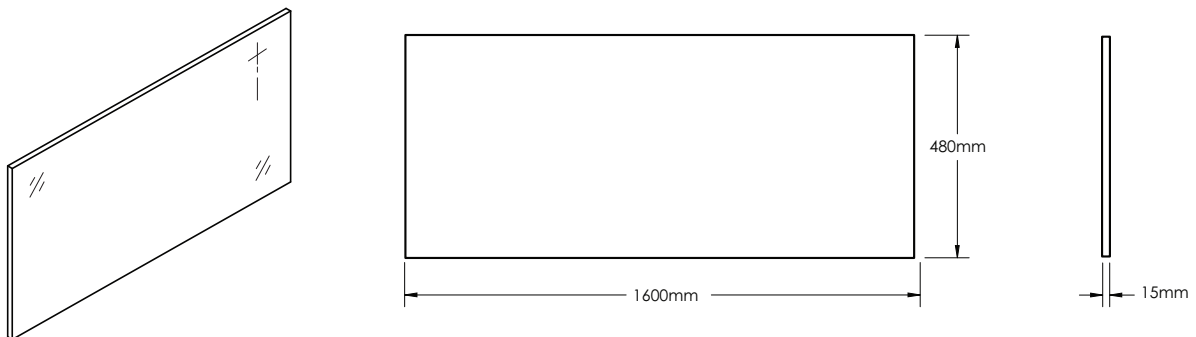

### CATANIA-CA1600D SPECIFICATIONS:

CA1600D-1 BASIN	CA1600D-2 VANITY	CA1600D-3 MIRROR
1627mm x 480mm x 145mm	1600mm x 475mm x 500mm	1600mm x 15mm x 480mm