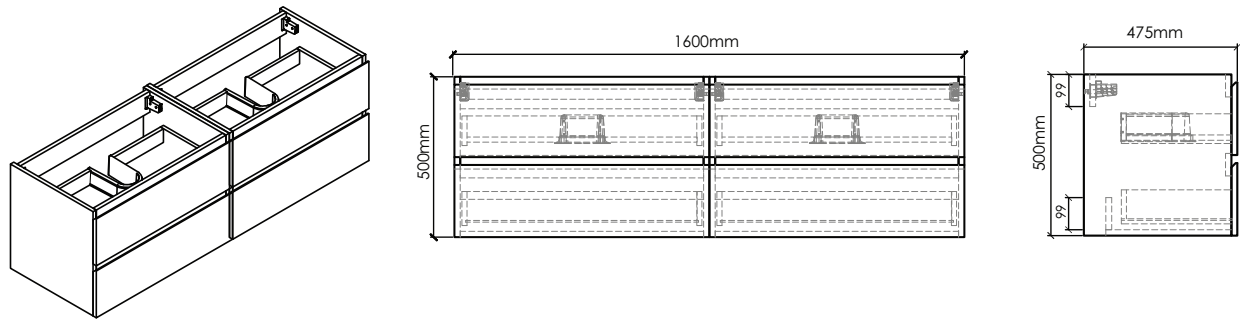

CA1600D-1

CA1600D-2

CA1600D-3

CATANIA-CA1600D SPECIFICATIONS:

CA1600D-1 BASIN	CA1600D-2 VANITY	CA1600D-3 MIRROR
1627mm x 480mm x 145mm	1600mm x 475mm x 500mm	1600mm x 15mm x 480mm