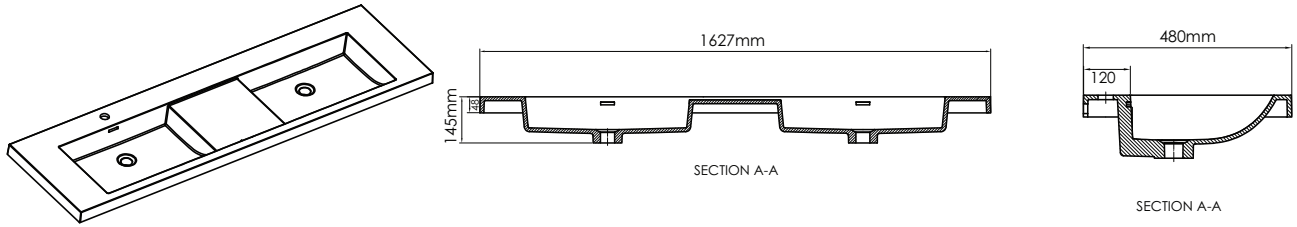

CA1600D-1

CA1600D-2

CA1600D-3

CATANIA-CA1600D SPECIFICATIONS:

CA1600D-1 BASIN	CA1600D-2 VANITY	CA1600D-3 MIRROR
1627mm x 480mm x 145mm	1600mm x 475mm x 500mm	1600mm x 15mm x 480mm