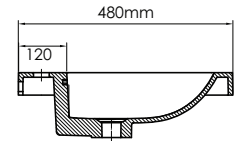

SECTION A-A