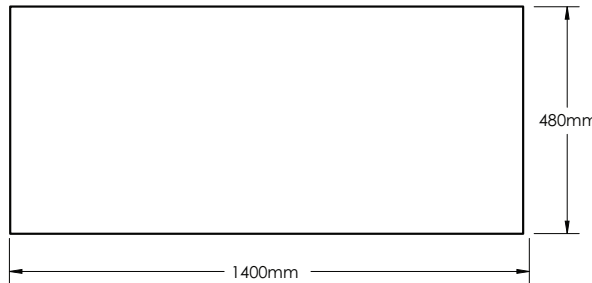

### CA1400D-1

SECTION A-A

SECTION A-A

### CATANIA-CA1400D SPECIFICATIONS:

CA1400D-1 BASIN	CA1400D-2 VANITY	CA1400D-3 MIRROR
1400mm x 480mm x 145mm	1400mm x 475mm x 500mm	1400mm x 15mm x 480mm