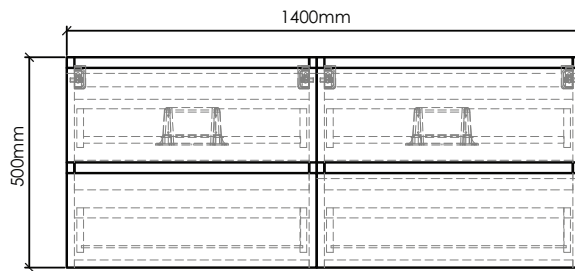

CA1400D-1

CA1400D-2

CA1400D-3

CATANIA-CA1400D SPECIFICATIONS:

CA1400D-1 BASIN	CA1400D-2 VANITY	CA1400D-3 MIRROR
1400mm x 480mm x 145mm	1400mm x 475mm x 500mm	1400mm x 15mm x 480mm