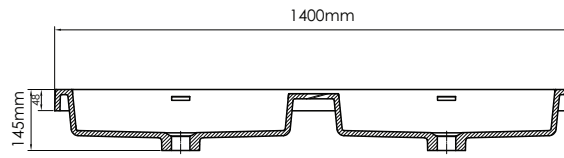

CA1400D-1

SECTION A-A