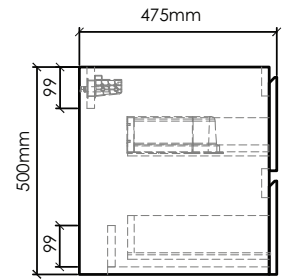

CA1400D-1

CA1400D-2

CA1400D-3

CATANIA-CA1400D SPECIFICATIONS:

CA1400D-1 BASIN	CA1400D-2 VANITY	CA1400D-3 MIRROR
1400mm x 480mm x 145mm	1400mm x 475mm x 500mm	1400mm x 15mm x 480mm