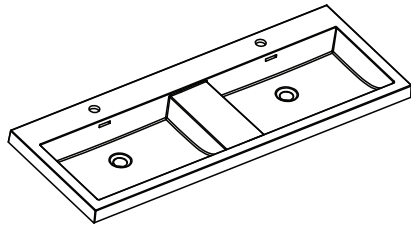

CA1400D-1

SECTION A-A