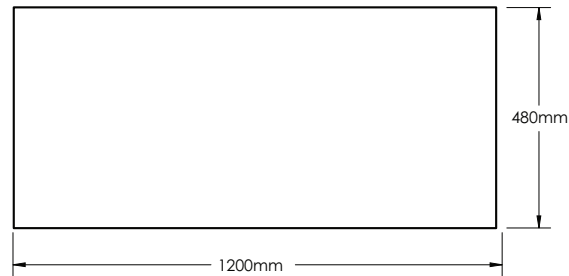

CA1200D-1

SECTION A-A

SECTION A-A

CA1200D-2

CA1200D-3

CATANIA-CA1200D SPECIFICATIONS:

CA1200D-1 BASIN	CA1200D-2 VANITY	CA1200D-3 MIRROR
1219mm x 480mm x 145mm	1194mm x 475mm x 500mm	1200mm x 15mm x 480mm