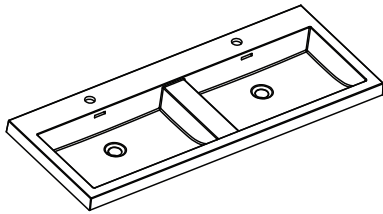

CA1200D

Features:

- ▶ European contemporary Italian design
- ▶ Certified premium quality melamine
- ▶ Soft close hardware
- ▶ Space saving drawers to accommodate plumbing
- ▶ High quality cast-polymer washbasins
- ▶ Matching mirrors and medicine cabinets available
- ▶ Ready-made for fast installation

CA1200D-1

SECTION A-A

SECTION A-A

CA1200D-2

CA1200D-3

CATANIA-CA1200D SPECIFICATIONS:

CA1200D-1 BASIN	CA1200D-2 VANITY	CA1200D-3 MIRROR
1219mm x 480mm x 145mm	1194mm x 475mm x 500mm	1200mm x 15mm x 480mm