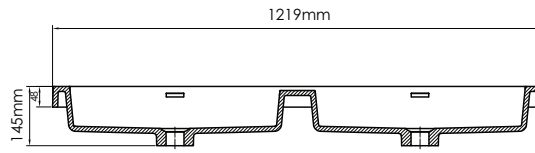

CA1200D

Features:

- ▶ European contemporary Italian design
- ▶ Certified premium quality melamine
- ▶ Soft close hardware
- ▶ Space saving drawers to accommodate plumbing
- ▶ High quality cast-polymer washbasins
- ▶ Matching mirrors and medicine cabinets available
- ▶ Ready-made for fast installation

CA1200D-1

SECTION A-A

SECTION A-A

CA1200D-2

CA1200D-3

CATANIA-CA1200D SPECIFICATIONS:

CA1200D-1 BASIN	CA1200D-2 VANITY	CA1200D-3 MIRROR
1219mm x 480mm x 145mm	1194mm x 475mm x 500mm	1200mm x 15mm x 480mm