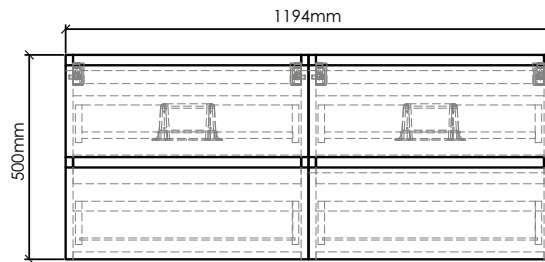

CA1200D-1

SECTION A-A

SECTION A-A

CA1200D-2

CA1200D-3

CATANIA-CA1200D SPECIFICATIONS:

CA1200D-1 BASIN	CA1200D-2 VANITY	CA1200D-3 MIRROR
1219mm x 480mm x 145mm	1194mm x 475mm x 500mm	1200mm x 15mm x 480mm