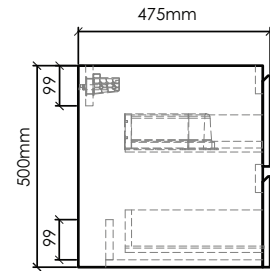

CA1200D-1

SECTION A-A

SECTION A-A

CA1200D-2

CA1200D-3

CATANIA-CA1200D SPECIFICATIONS:

CA1200D-1 BASIN	CA1200D-2 VANITY	CA1200D-3 MIRROR
1219mm x 480mm x 145mm	1194mm x 475mm x 500mm	1200mm x 15mm x 480mm