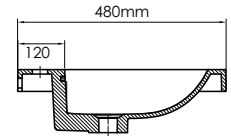

CA1200D-1

SECTION A-A

SECTION A-A

CA1200D-2

CA1200D-3

CATANIA-CA1200D SPECIFICATIONS:

CA1200D-1 BASIN	CA1200D-2 VANITY	CA1200D-3 MIRROR
1219mm x 480mm x 145mm	1194mm x 475mm x 500mm	1200mm x 15mm x 480mm