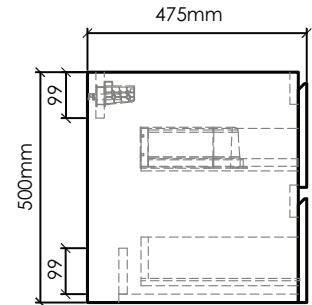

CA1100-1

CA1100-2

CA1100-3

CATANIA-CA1100 SPECIFICATIONS:

CA1100-1 BASIN	CA1100-2 VANITY	CA1100-3 MIRROR
1100mm x 480mm x 145mm	1100mm x 475mm x 500mm	1100mm x 15mm x 480mm