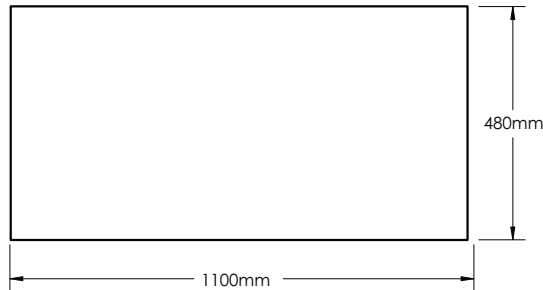

### CATANIA-CA1100 SPECIFICATIONS:

CA1100-1 BASIN	CA1100-2 VANITY	CA1100-3 MIRROR
1100mm x 480mm x 145mm	1100mm x 475mm x 500mm	1100mm x 15mm x 480mm