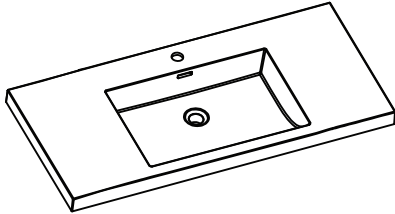

CA1100-1

SECTION B-B