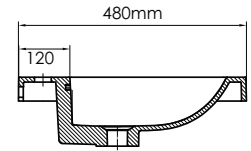

SECTION A-A