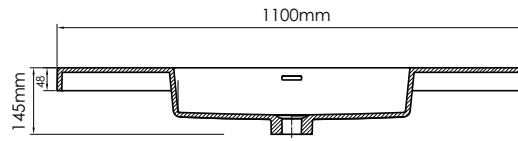

CA1100-1

SECTION B-B