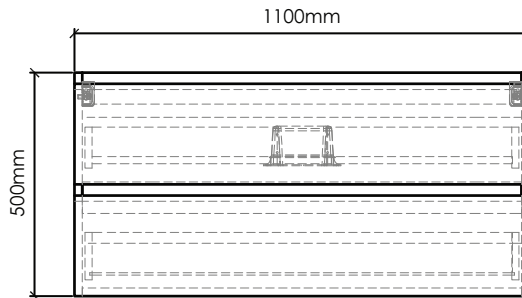

CA1100-1

CA1100-2

CA1100-3

CATANIA-CA1100 SPECIFICATIONS:

CA1100-1 BASIN	CA1100-2 VANITY	CA1100-3 MIRROR
1100mm x 480mm x 145mm	1100mm x 475mm x 500mm	1100mm x 15mm x 480mm