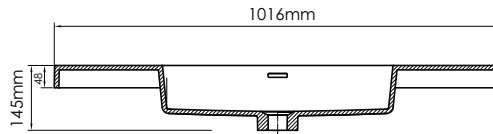

CA1000-1

SECTION B-B

SECTION A-A

CA1000-2

CA1000-3

CATANIA-CA1000 SPECIFICATIONS:

CA1000-1 BASIN	CA1000-2 VANITY	CA1000-3 MIRROR
1016mm x 480mm x 145mm	993mm x 475mm x 500mm	1000mm x 15mm x 480mm