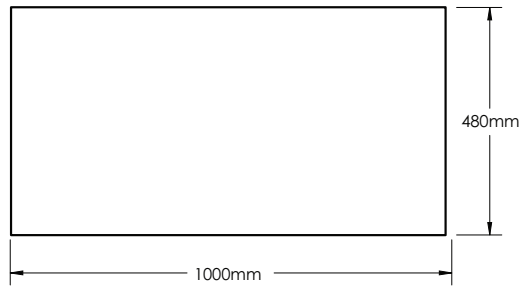

CA1000-1

SECTION B-B

SECTION A-A

CA1000-2

CA1000-3

CATANIA-CA1000 SPECIFICATIONS:

CA1000-1 BASIN	CA1000-2 VANITY	CA1000-3 MIRROR
1016mm x 480mm x 145mm	993mm x 475mm x 500mm	1000mm x 15mm x 480mm