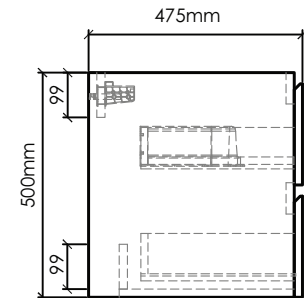

CA1000-1

SECTION B-B

SECTION A-A

CA1000-2

CA1000-3

CATANIA-CA1000 SPECIFICATIONS:

CA1000-1 BASIN	CA1000-2 VANITY	CA1000-3 MIRROR
1016mm x 480mm x 145mm	993mm x 475mm x 500mm	1000mm x 15mm x 480mm