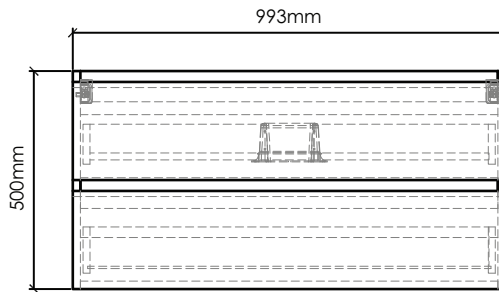

CA1000-1

SECTION B-B

SECTION A-A

CA1000-2

CA1000-3

CATANIA-CA1000 SPECIFICATIONS:

CA1000-1 BASIN	CA1000-2 VANITY	CA1000-3 MIRROR
1016mm x 480mm x 145mm	993mm x 475mm x 500mm	1000mm x 15mm x 480mm