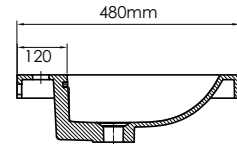

CA1000-1

SECTION B-B

SECTION A-A

CA1000-2

CA1000-3

CATANIA-CA1000 SPECIFICATIONS:

CA1000-1 BASIN	CA1000-2 VANITY	CA1000-3 MIRROR
1016mm x 480mm x 145mm	993mm x 475mm x 500mm	1000mm x 15mm x 480mm